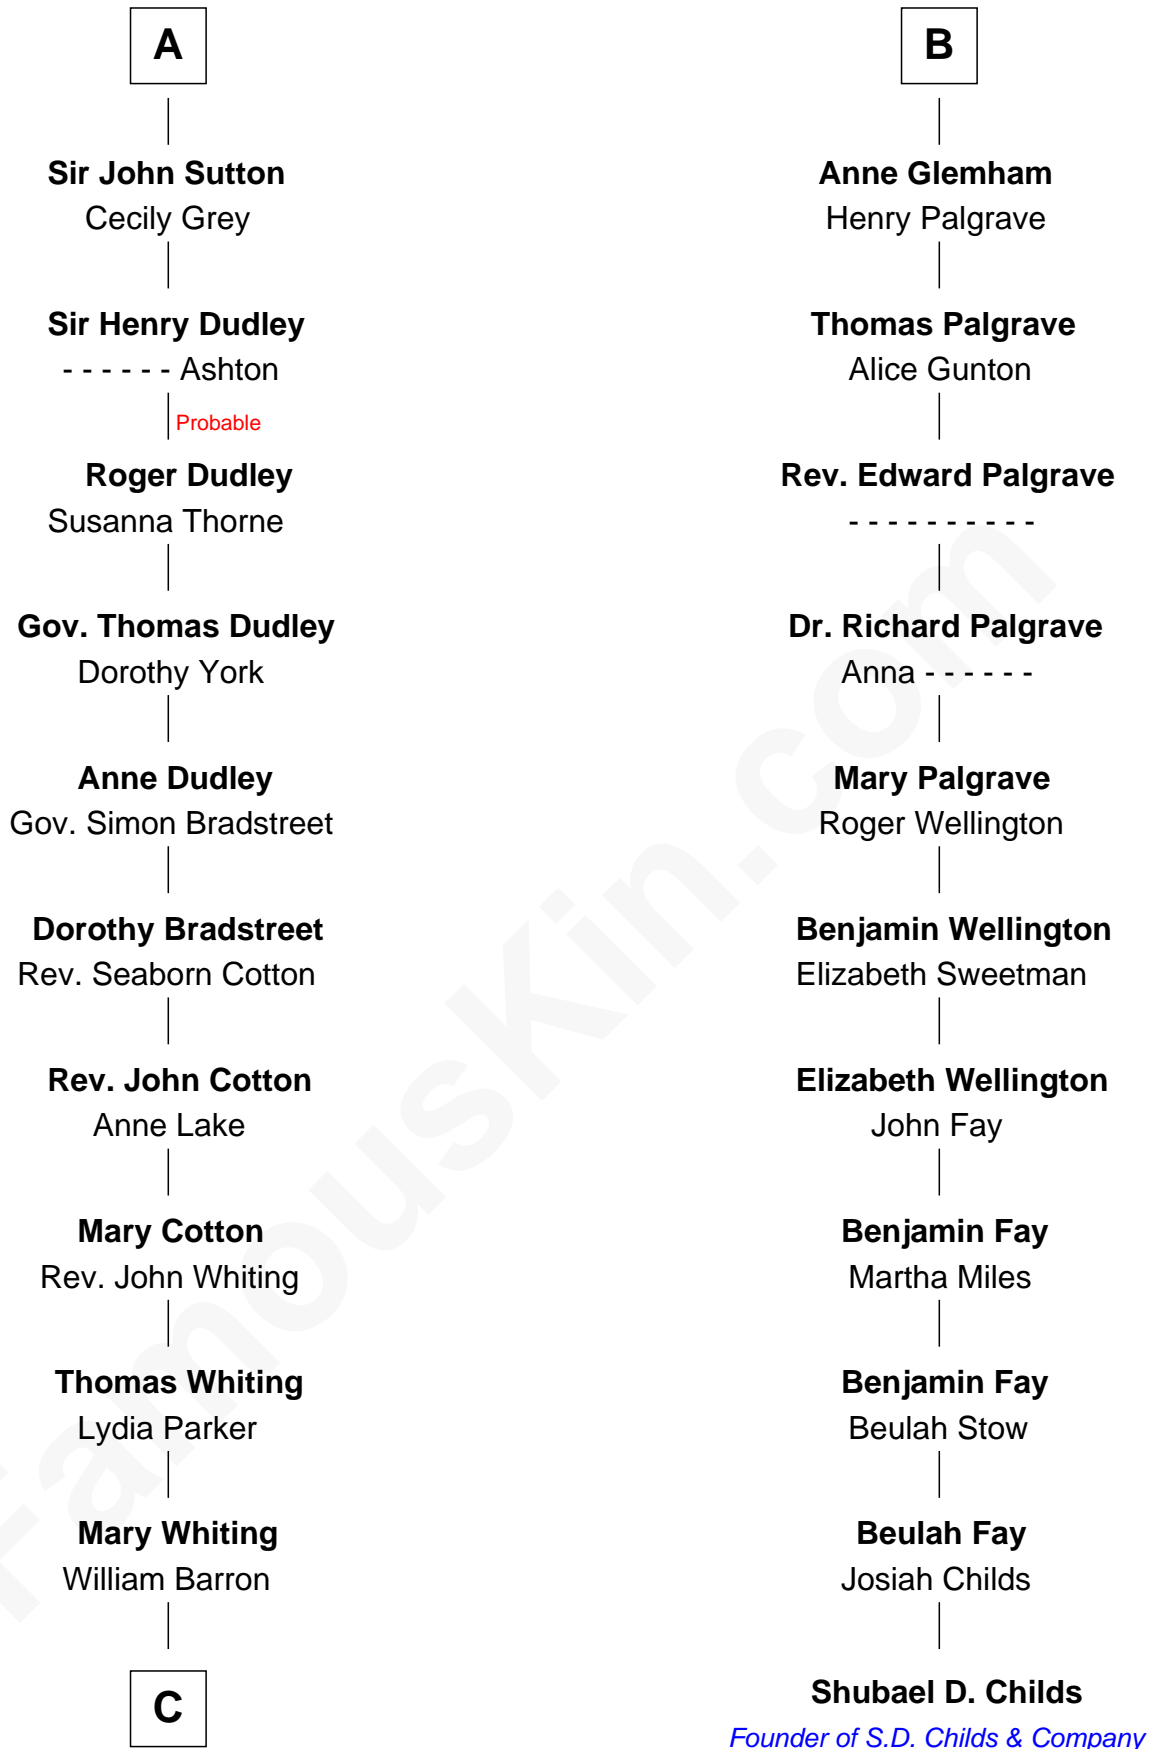

FamousKin.com Relationship Chart of

James Sherman

27th U.S. Vice-President

17th cousin 3 times removed of

Shubael D. Childs

Founder of S.D. Childs & Company

C

—
Mary Augusta Barron

Stalham Williams

—
Frances Lucretia Williams

Richard Winslow Sherman

—
Mary Frances Sherman

Richard Updike Sherman

—
James Sherman

27th U.S. Vice-President

FamousKin.com