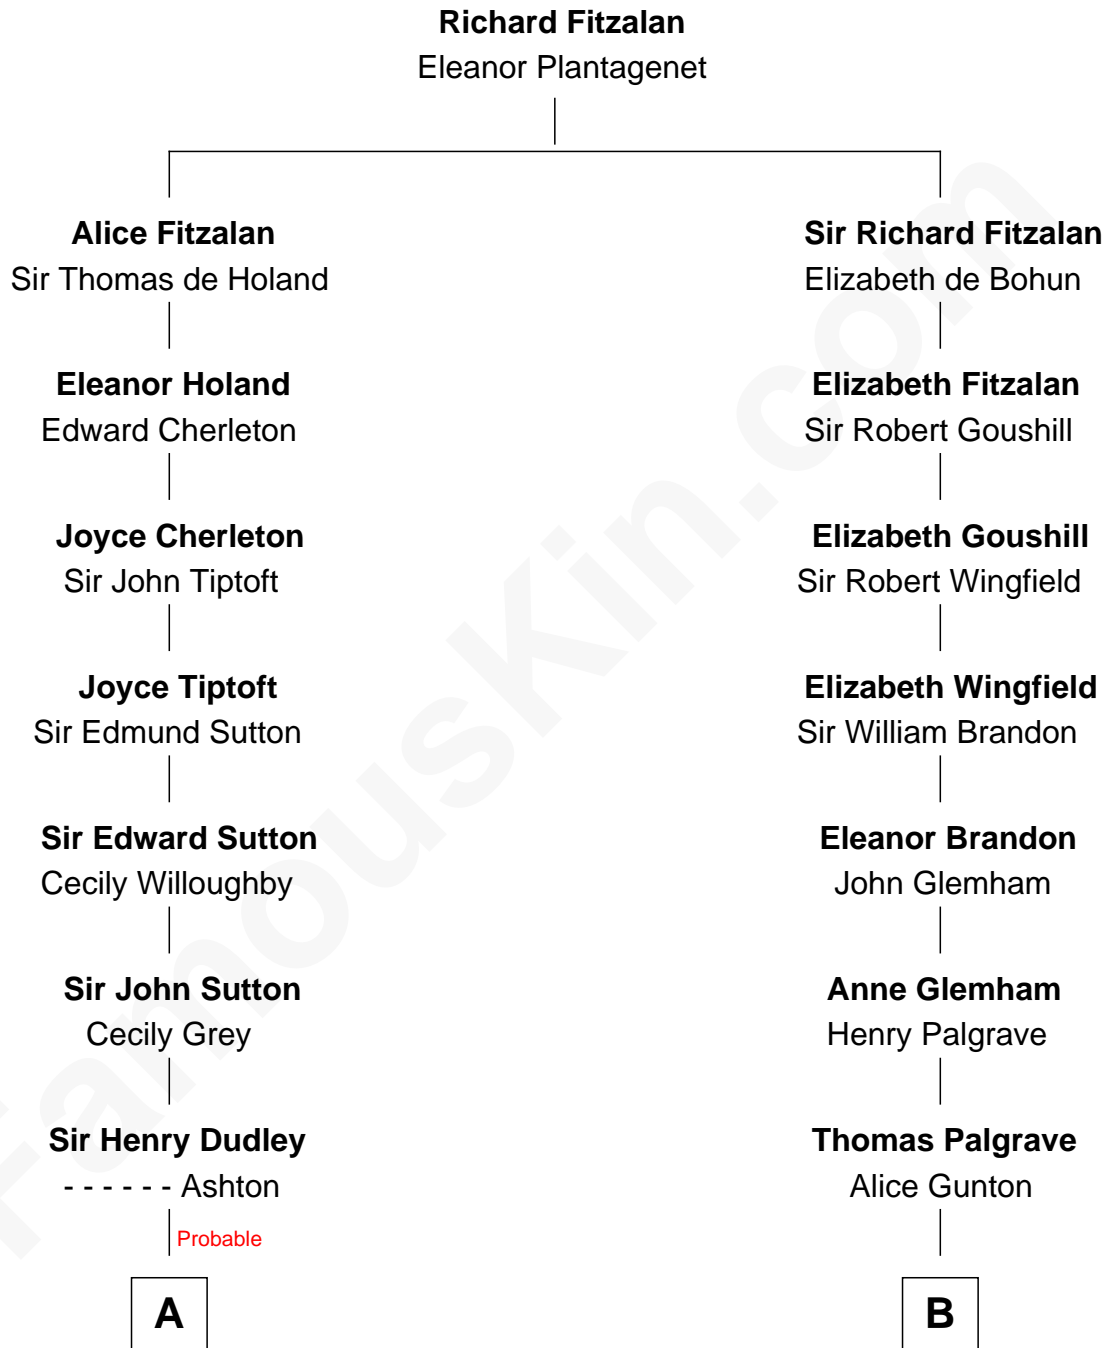

FamousKin.com Relationship Chart of

James Sherman

27th U.S. Vice-President

15th cousin 3 times removed of

Shubael D. Childs

Founder of S.D. Childs & Company

C

|
Mary Frances Sherman
Richard Updike Sherman

|
James Sherman
27th U.S. Vice-President

FamousKin.com