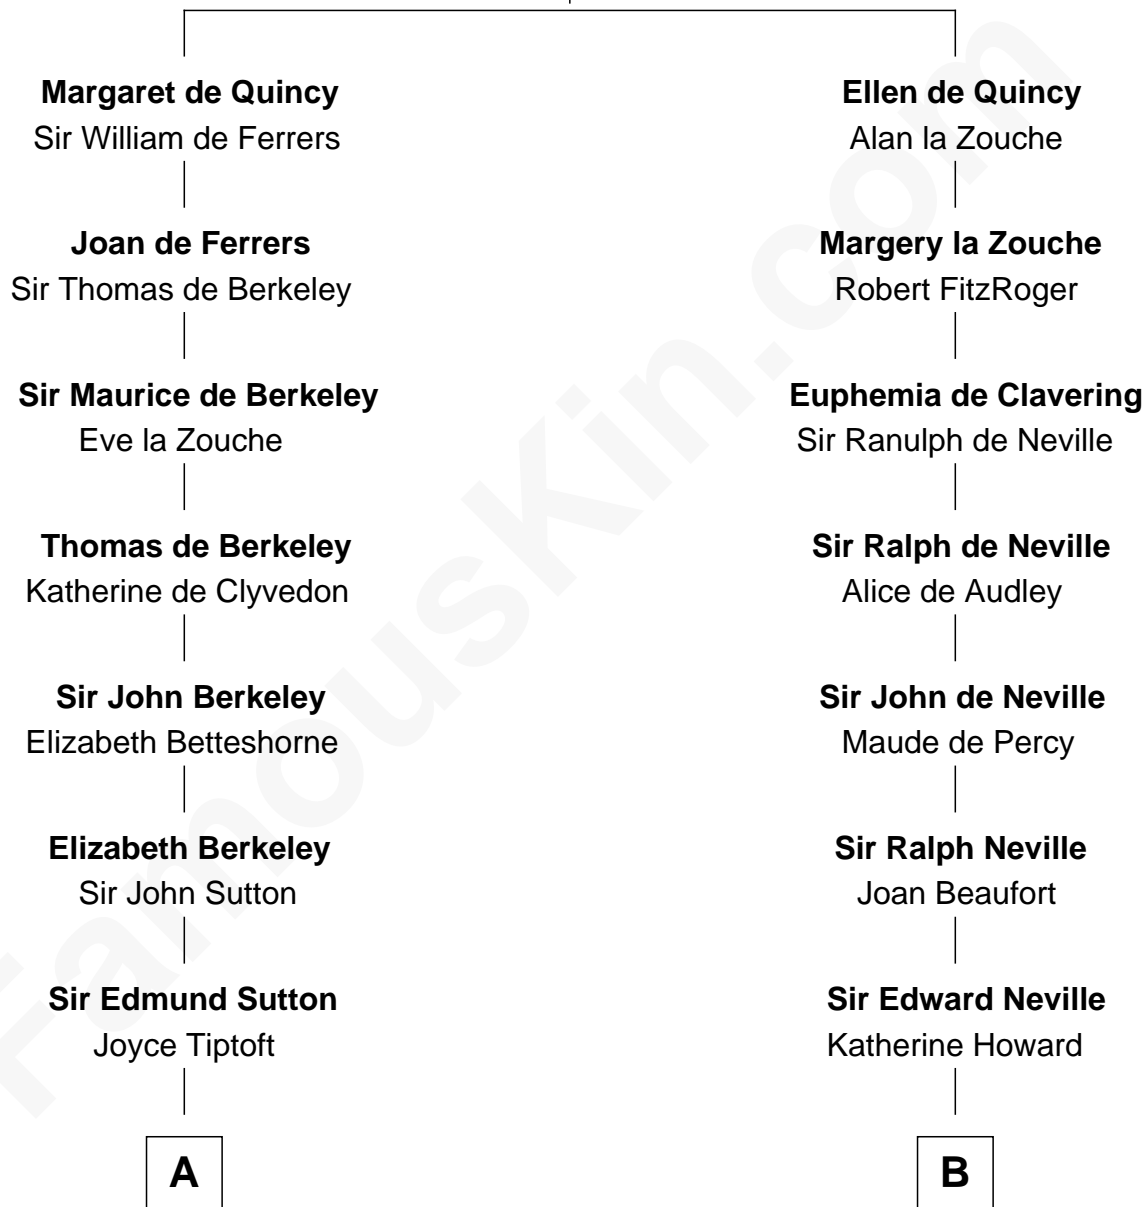

# FamousKin.com Relationship Chart of

**James Sherman**

*27th U.S. Vice-President*

17th cousin 4 times removed of

**Thomas Jefferson**

*3rd U.S. President and Signer of the Declaration of Independence*

**Sir Roger de Quincy**

Helen of Galloway

**C**

—  
**Mary Whiting**  
William Barron

—  
**Mary Augusta Barron**  
Stalham Williams

—  
**Frances Lucretia Williams**  
Richard Winslow Sherman

—  
**Mary Frances Sherman**  
Richard Updike Sherman

—  
**James Sherman**  
*27th U.S. Vice-President*

FamousKin.com