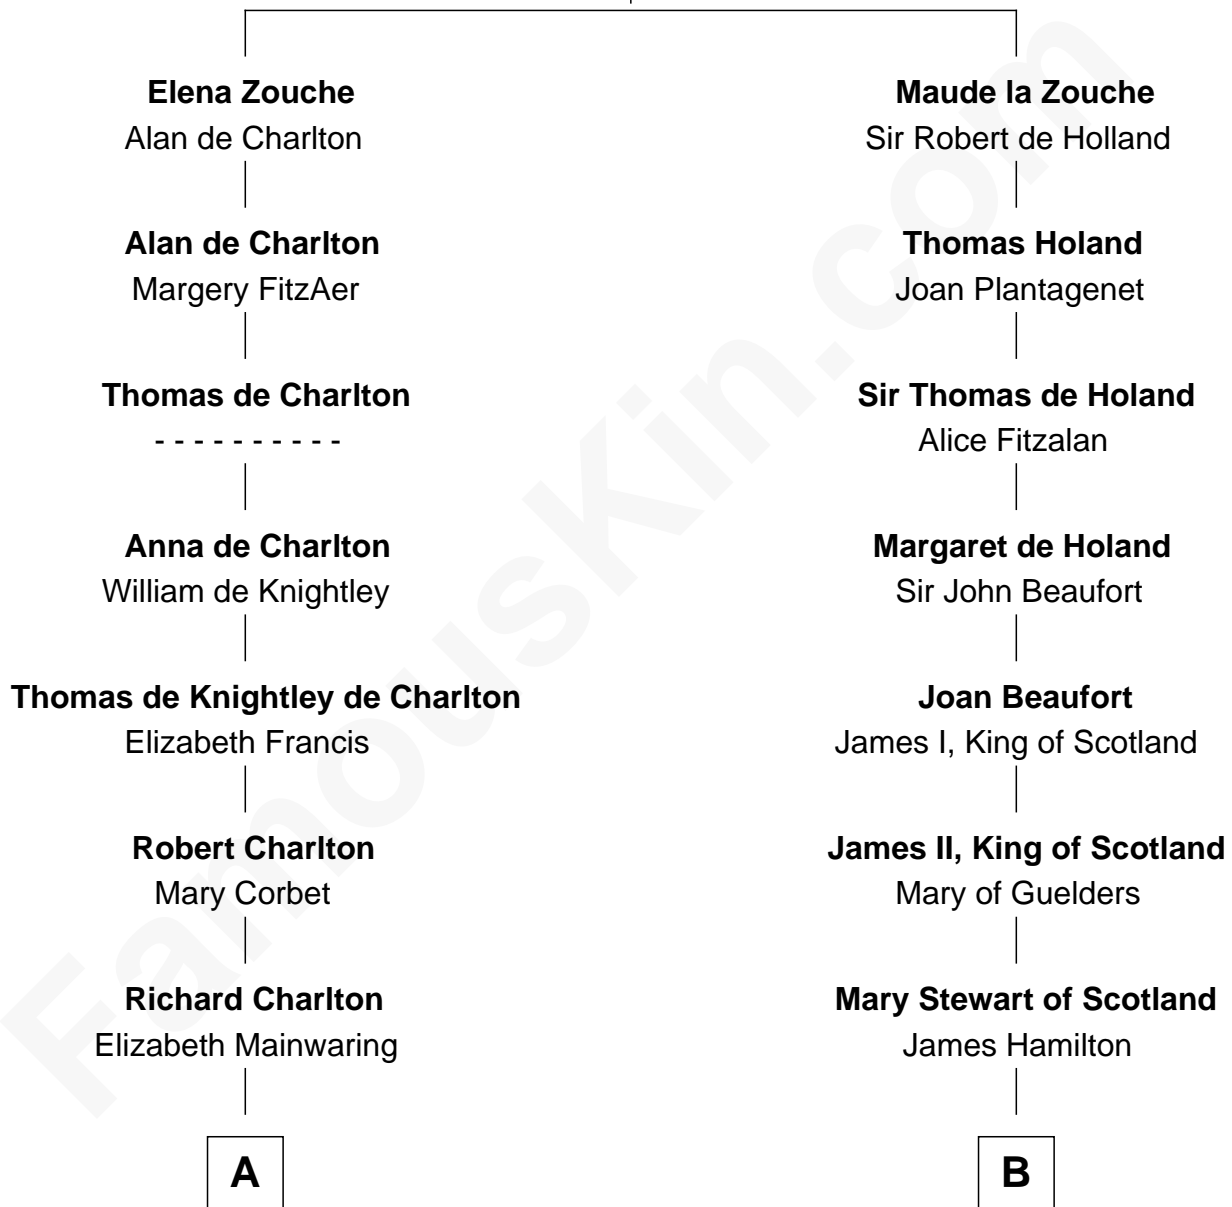

FamousKin.com Relationship Chart of

James Sherman

27th U.S. Vice-President

17th cousin 2 times removed of

Alexander Hamilton

1st U.S. Secretary of the Treasury

Sir Alan la Zouche
Eleanor de Segrave

C

—
Frances Lucretia Williams

Richard Winslow Sherman

—
Mary Frances Sherman

Richard Updike Sherman

—
James Sherman

27th U.S. Vice-President

FamousKin.com