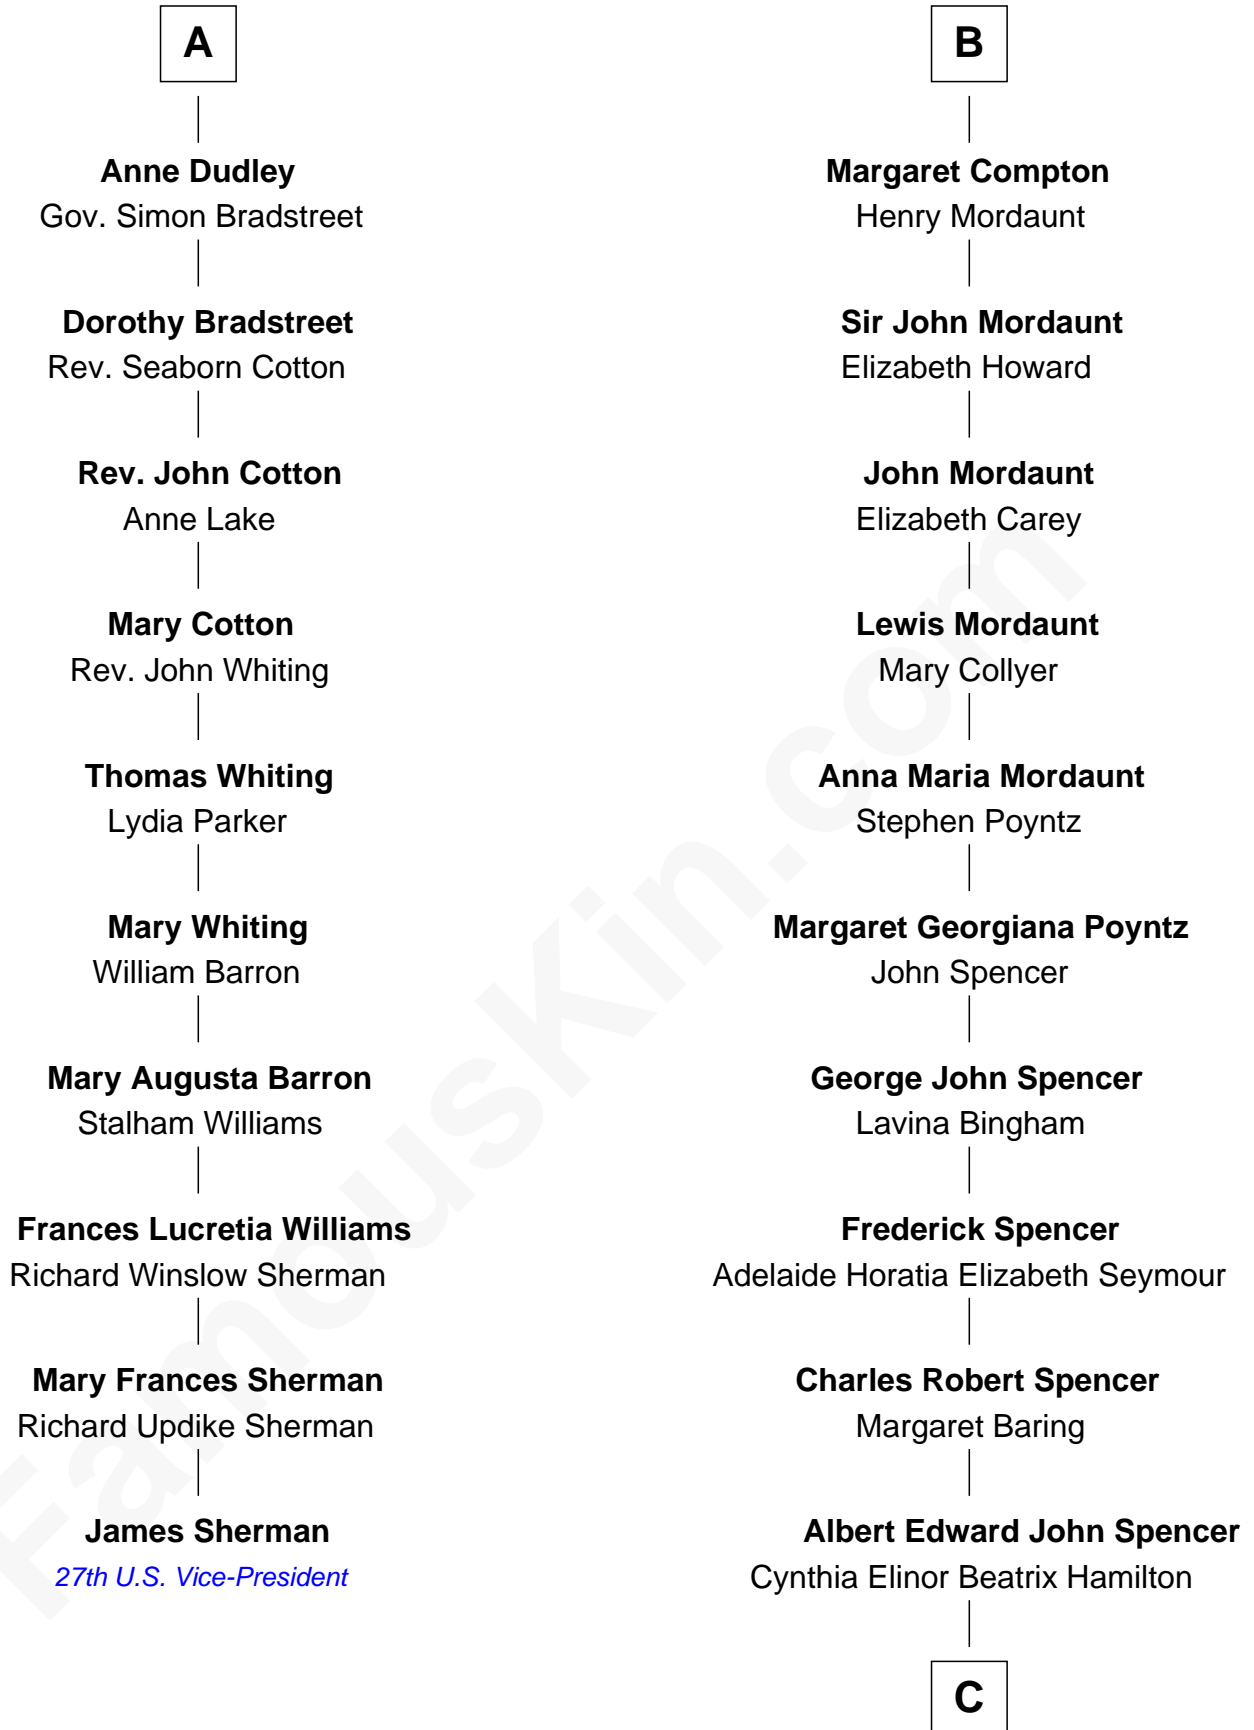

FamousKin.com Relationship Chart of

James Sherman

27th U.S. Vice-President

16th cousin 2 times removed of

Princess Diana

Princess of Wales

C

Edward John Spencer
Frances Ruth Burke Roche

Princess Diana
Princess of Wales

FamousKin.com