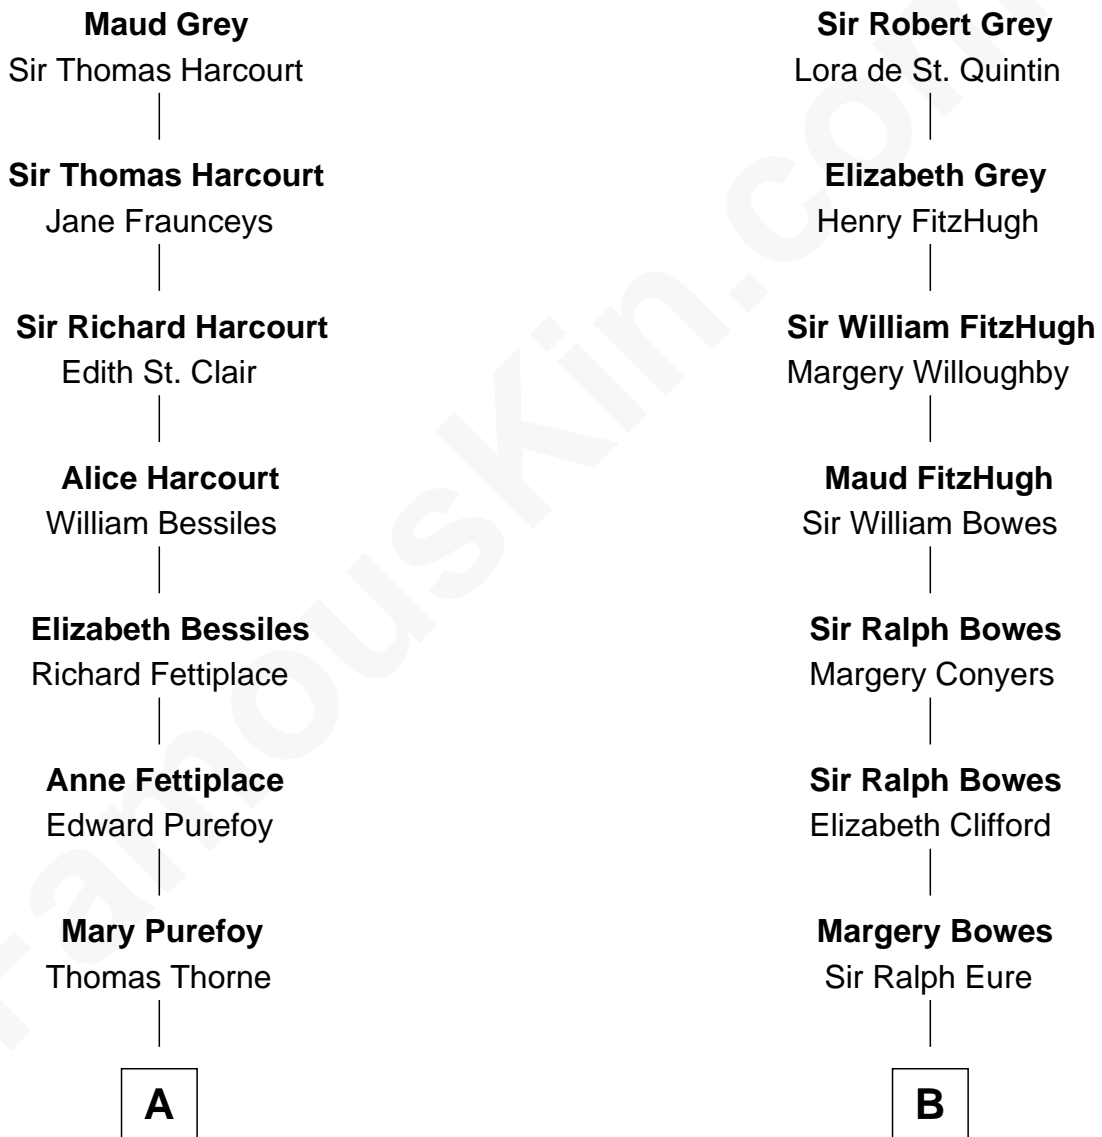

FamousKin.com Relationship Chart of

James Sherman

27th U.S. Vice-President

18th cousin 3 times removed of

Catherine Middleton

Princess of Wales

Sir John Grey

Avice Marmion

C

Mary Frances Sherman
Richard Updike Sherman

James Sherman
27th U.S. Vice-President

D

John Harrison
Jane Hill

Thomas Harrison
Elizabeth Mary Temple

Dorothy Harrison
Ronald John James Goldsmith

Carole Elizabeth Goldsmith
Michael Francis Middleton