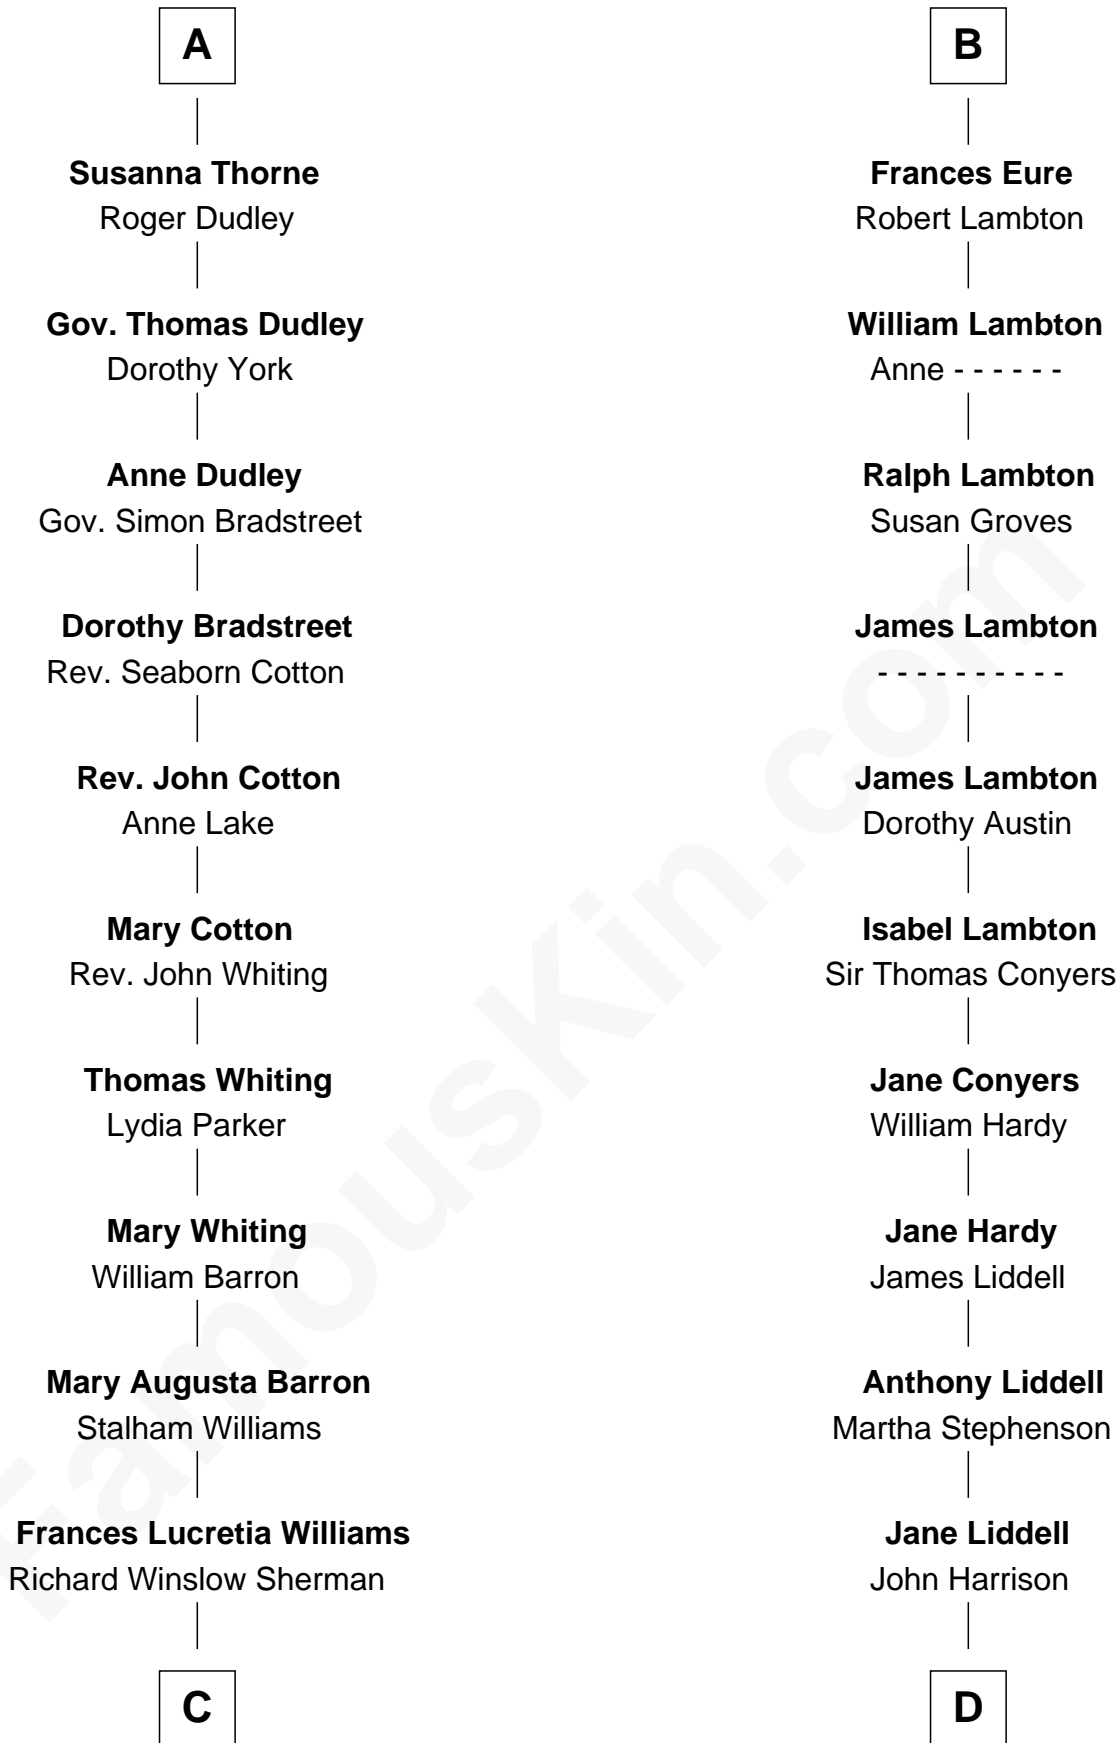

FamousKin.com Relationship Chart of

James Sherman

27th U.S. Vice-President

18th cousin 3 times removed of

Catherine Middleton

Princess of Wales

Sir John Grey

Avice Marmion

C

Mary Frances Sherman
Richard Updike Sherman

James Sherman
27th U.S. Vice-President

D

John Harrison
Jane Hill

Thomas Harrison
Elizabeth Mary Temple

Dorothy Harrison
Ronald John James Goldsmith

Carole Elizabeth Goldsmith
Michael Francis Middleton