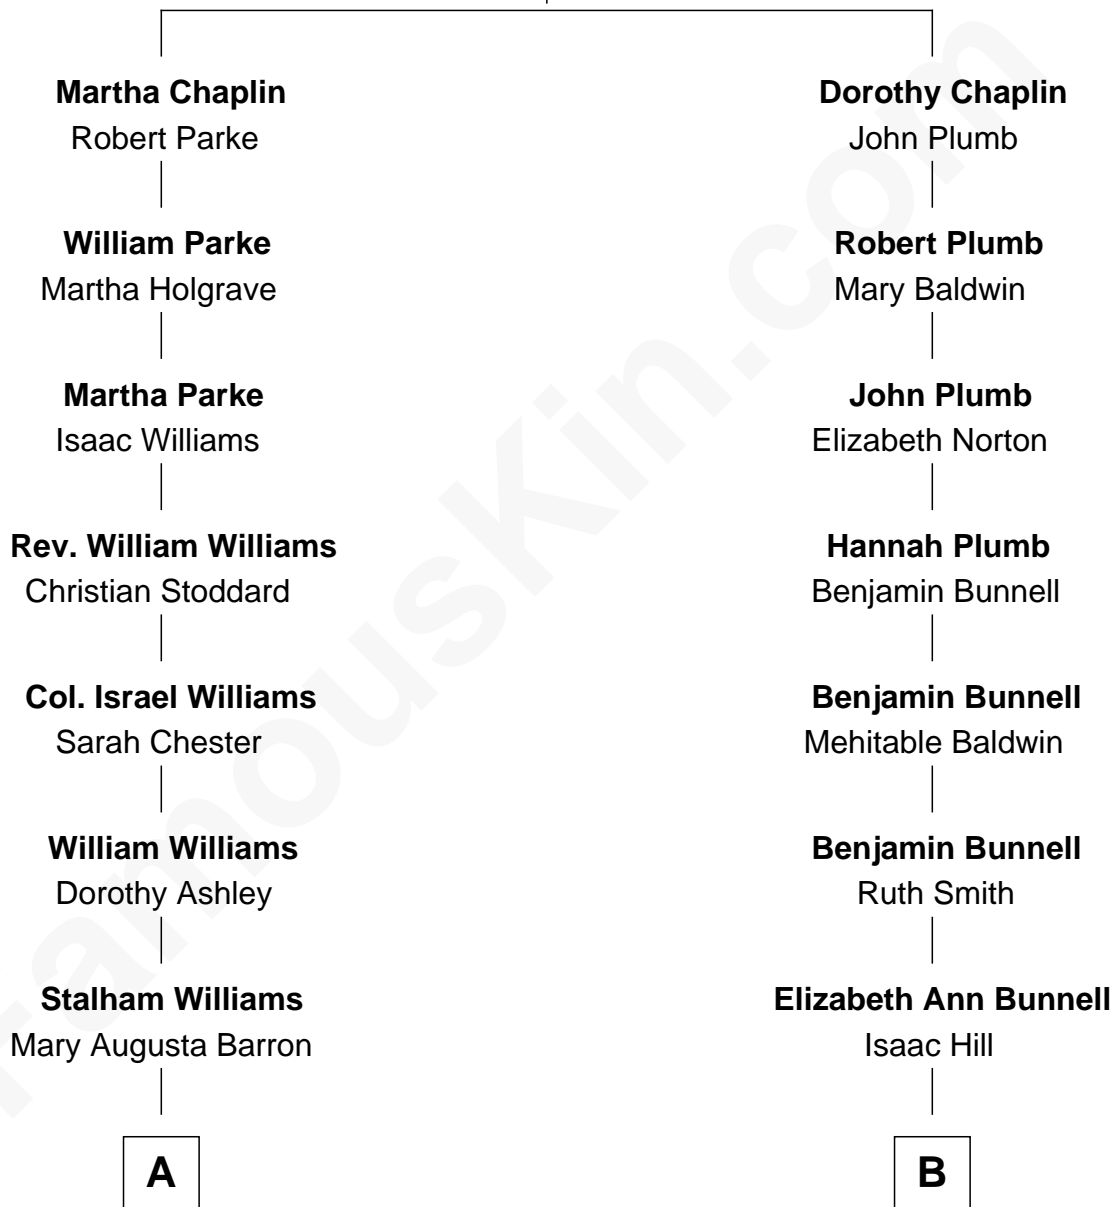

FamousKin.com Relationship Chart of

James Sherman

27th U.S. Vice-President

9th cousin 4 times removed of

Anna Gunn

TV and Movie Actress

William Chaplin
Agnes Holborough

A

Frances Lucretia Williams
Richard Winslow Sherman

Mary Frances Sherman
Richard Updike Sherman

James Sherman
27th U.S. Vice-President

B

Benjamin Hill
Julia Ann Stevens

Alvin Hill
Salina Robbins

Salina Hill
George J. Clemens