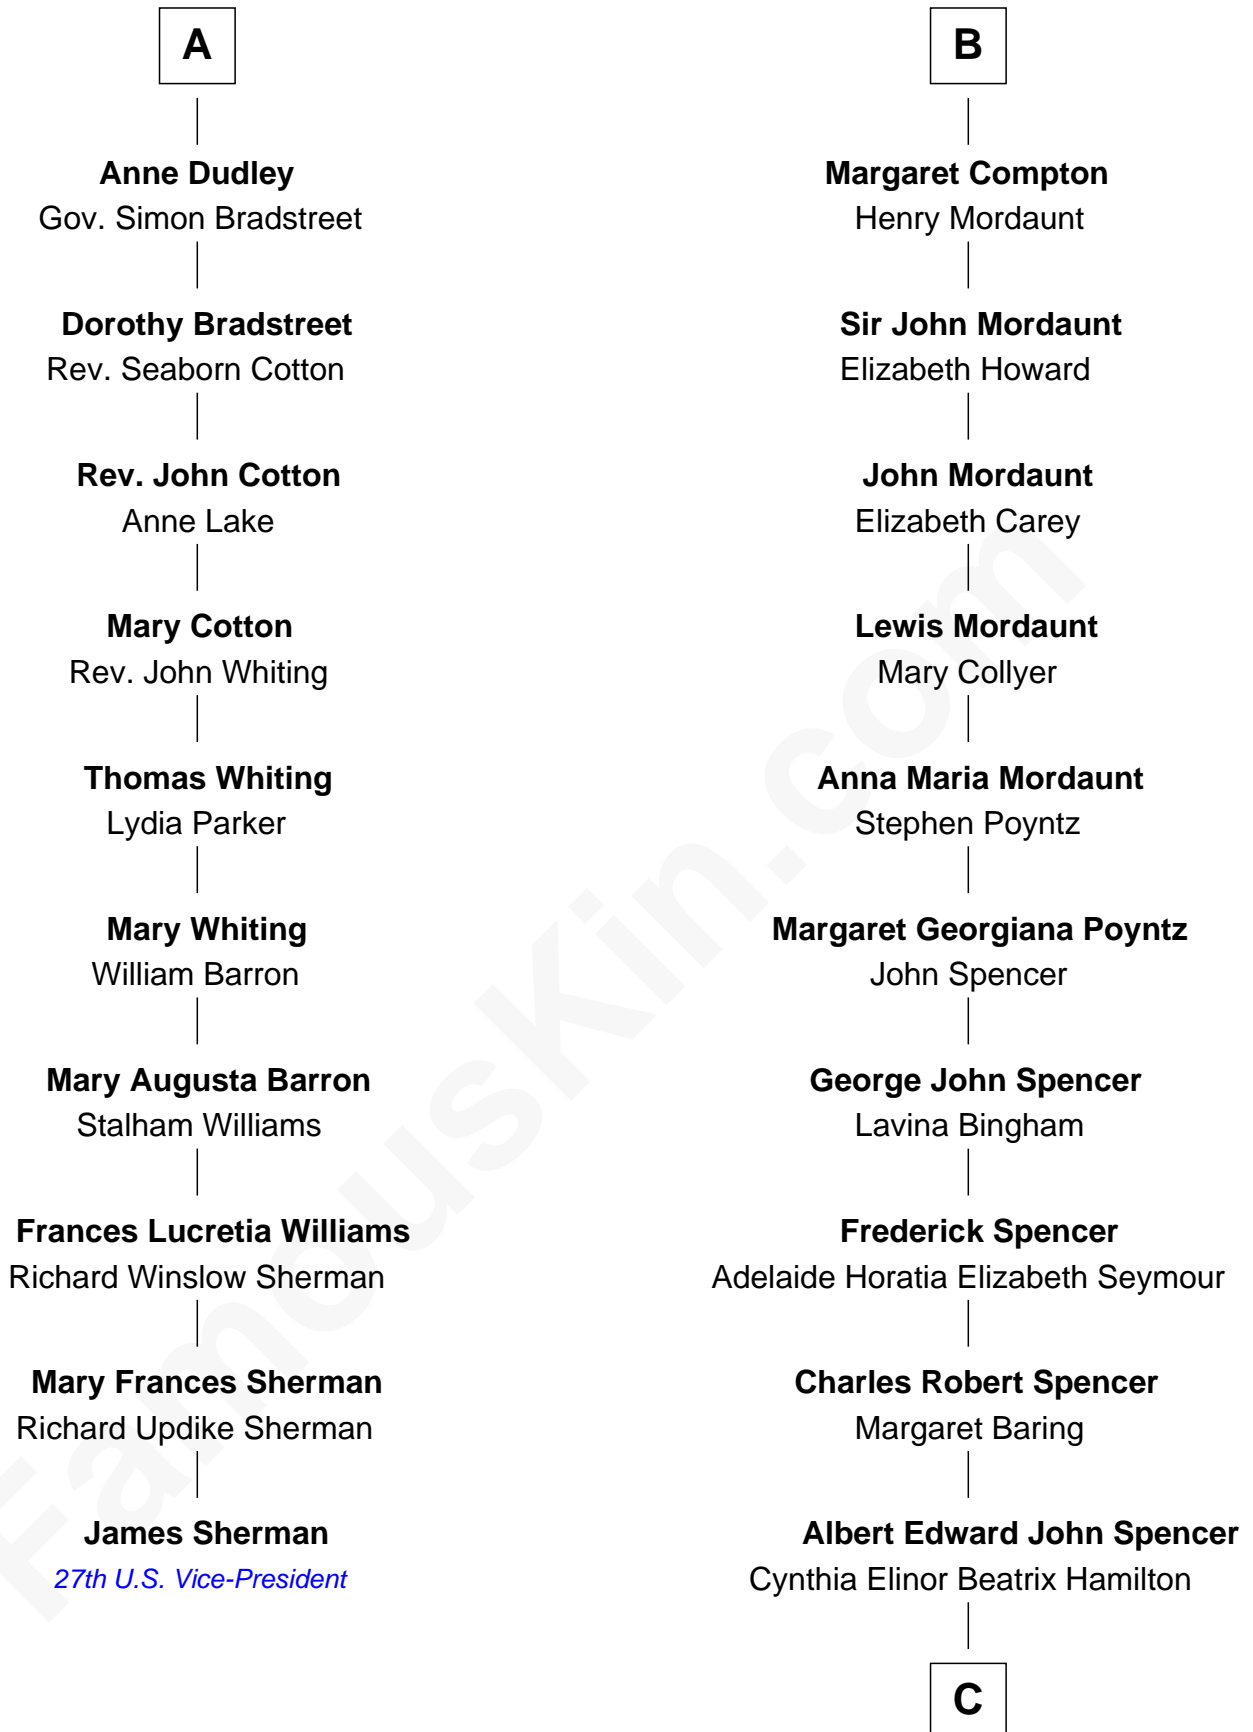

# FamousKin.com Relationship Chart of

**James Sherman**

*27th U.S. Vice-President*

16th cousin 3 times removed of

**Prince Harry**

*Duke of Sussex*

**Eleanor Holand**

*with husband  
Edward Cherleton*

**A**

**Anne de Mortimer**

Richard of York

**Sir Richard Plantagenet**

Cecily Neville

**Sir George Plantagenet**

Isabel Neville

**Margaret Plantagenet**

Sir Richard Pole

**Sir Henry Pole**

Jane Neville

**Katherine Pole**

Sir Francis Hastings

**Frances Hastings**

Sir Henry Compton

**B**

**C**

**Edward John Spencer**  
Frances Ruth Burke Roche

**Princess Diana Frances Spencer**  
Charles III, King of the United Kingdom

**Prince Harry**  
*Duke of Sussex*

FamousKin.com