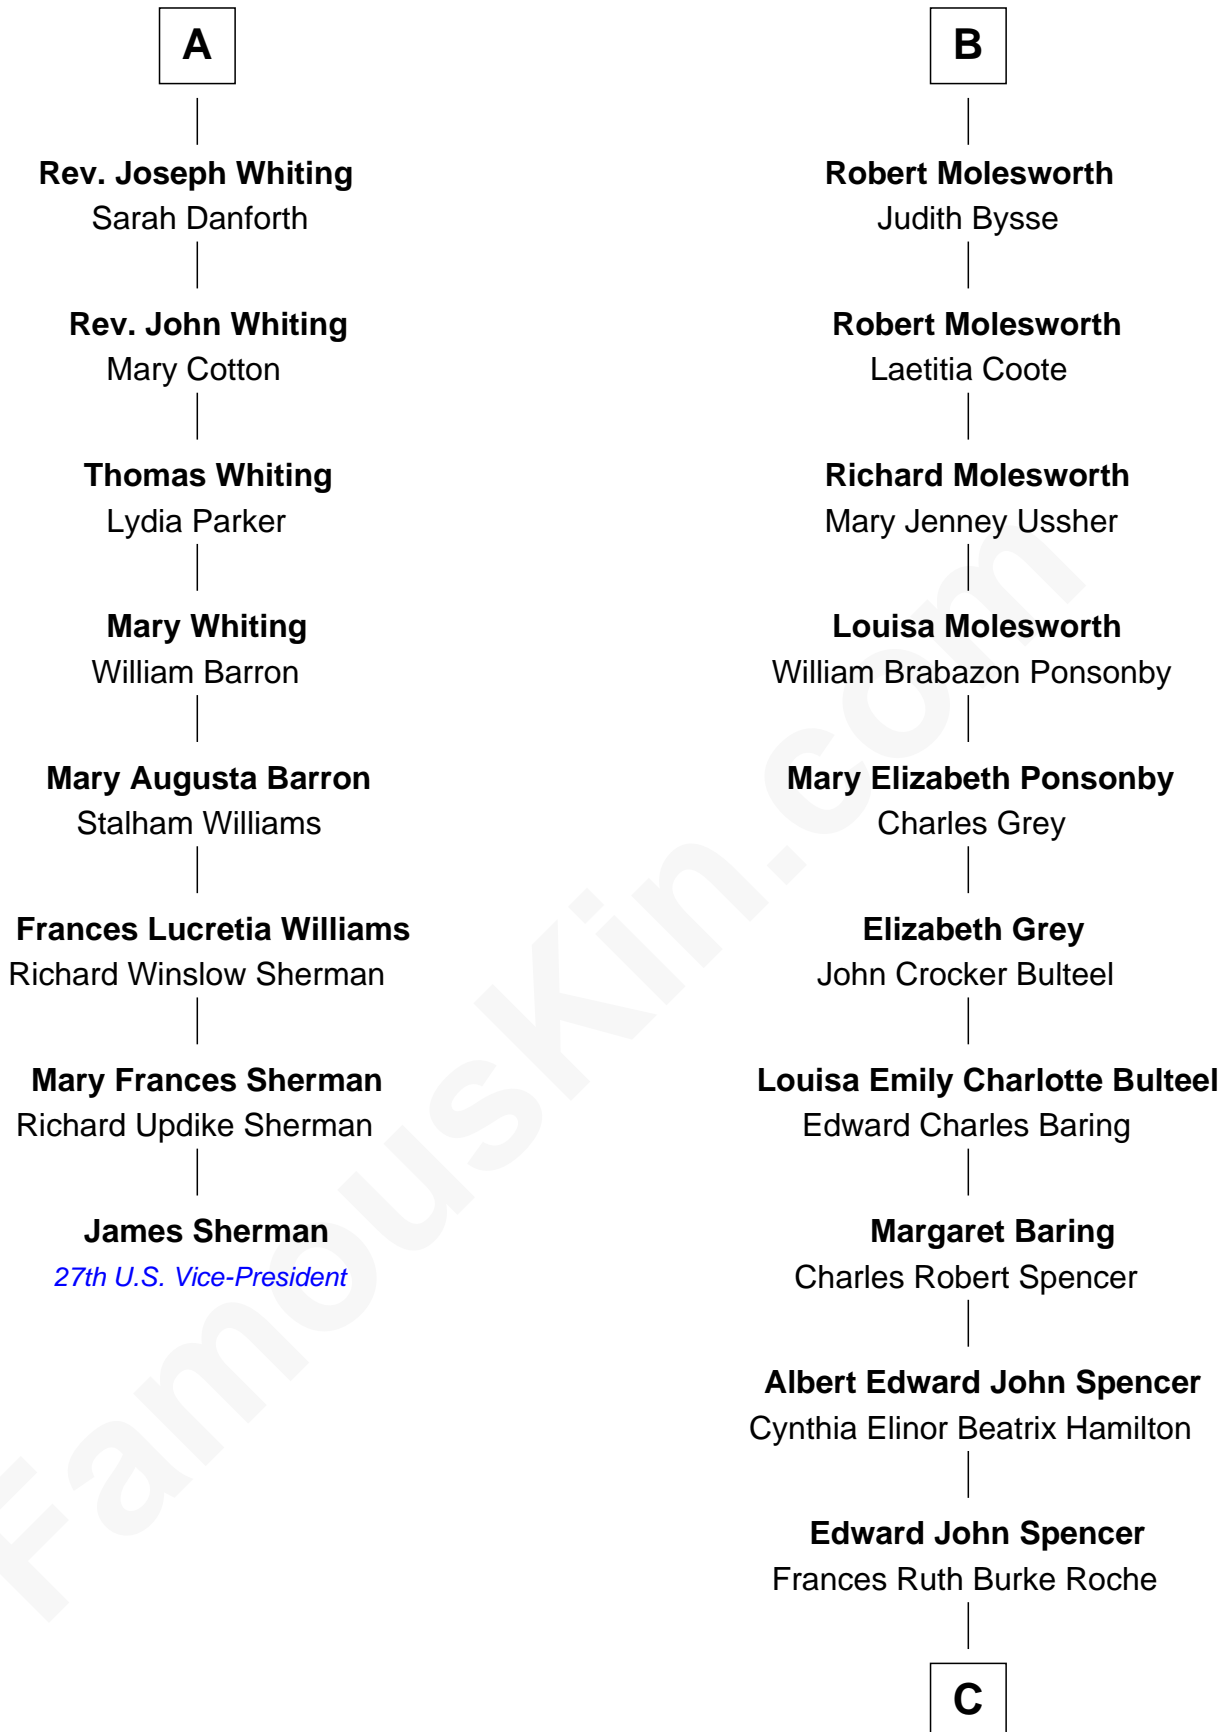

FamousKin.com Relationship Chart of

James Sherman

27th U.S. Vice-President

14th cousin 4 times removed of

Prince Harry

Duke of Sussex

Sir Robert Corbet

Margaret - - - - -

C

Princess Diana Frances Spencer
Charles III, King of the United Kingdom

Prince Harry
Duke of Sussex

FamousKin.com