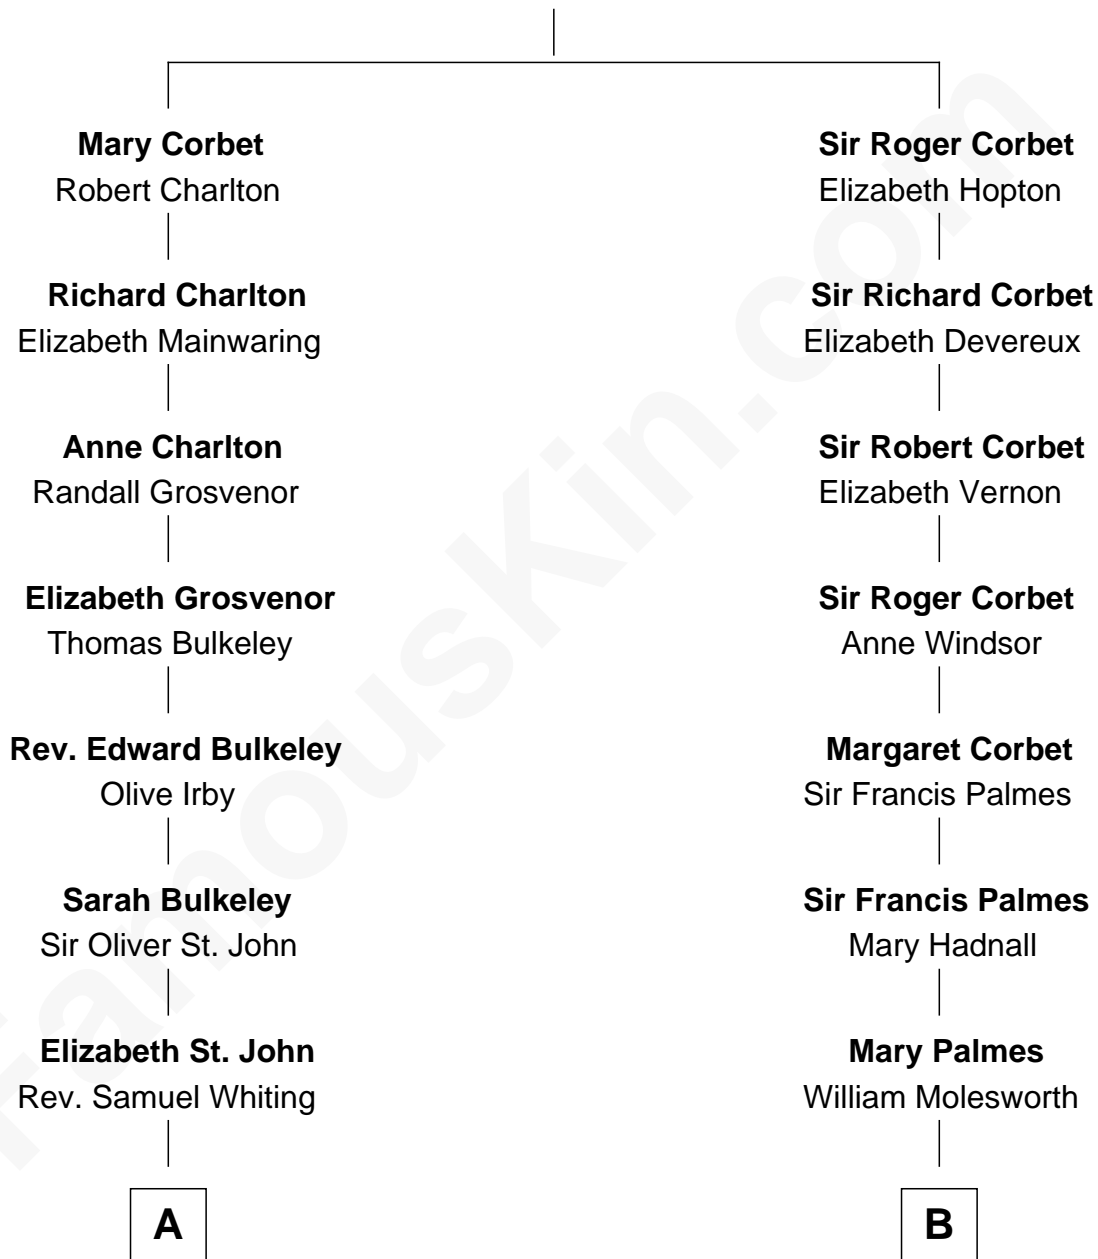

FamousKin.com Relationship Chart of

James Sherman

27th U.S. Vice-President

14th cousin 4 times removed of

Prince Harry

Duke of Sussex

Sir Robert Corbet

Margaret - - - - -

C

Princess Diana Frances Spencer
Charles III, King of the United Kingdom

Prince Harry
Duke of Sussex

FamousKin.com