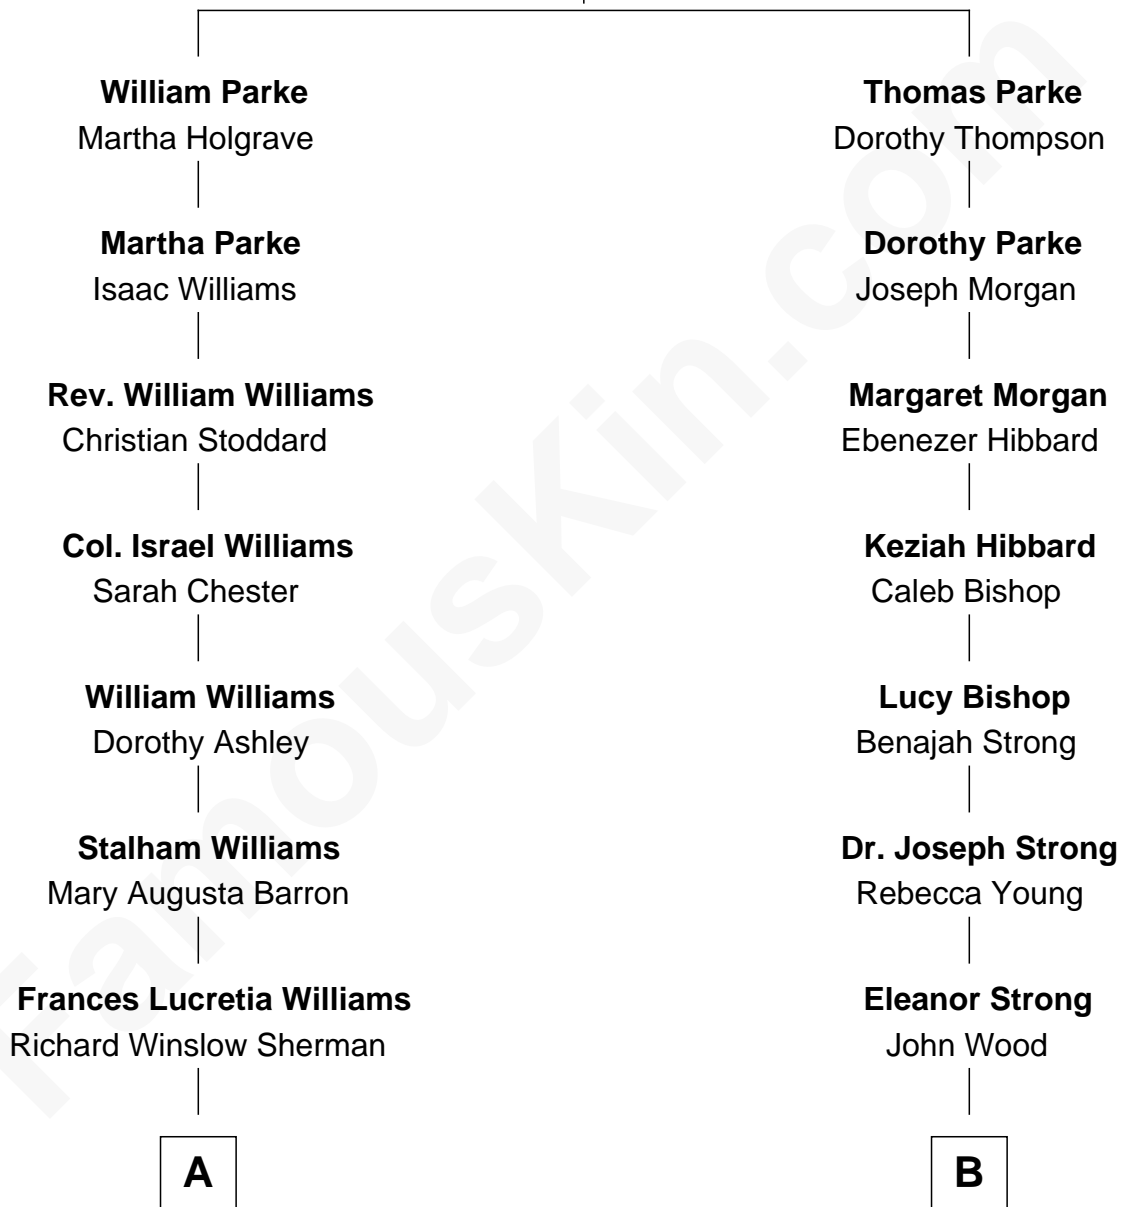

# FamousKin.com Relationship Chart of

**James Sherman**

*27th U.S. Vice-President*

8th cousin 4 times removed of

**Prince Harry**

*Duke of Sussex*

**Robert Parke**  
Martha Chaplin

**A**

**Mary Frances Sherman**  
Richard Updike Sherman

**James Sherman**  
*27th U.S. Vice-President*

**B**

**Ellen Wood**  
Franklin H. Work

**Frances Eleanor Work**  
James Boothby Burke Roche

**Edmund Maurice Burke Roche**  
Ruth Sylvia Gill

**Frances Ruth Burke Roche**  
Edward John Spencer

**Princess Diana Frances Spencer**  
Charles III, King of the United Kingdom

**Prince Harry**  
*Duke of Sussex*