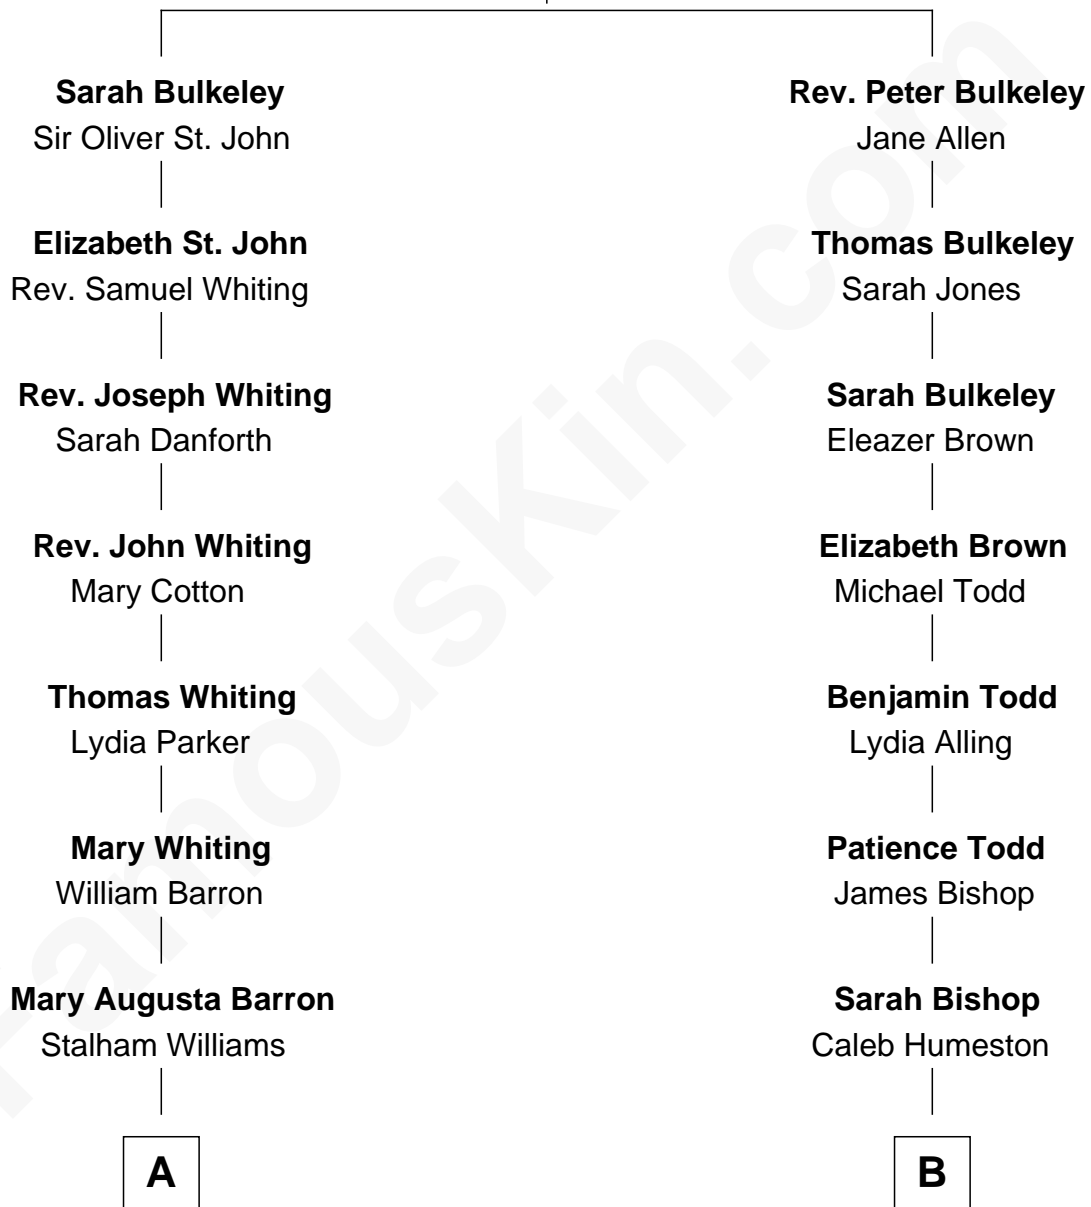

FamousKin.com Relationship Chart of

James Sherman

27th U.S. Vice-President

9th cousin 3 times removed of

Harry Chapin

Singer and Songwriter

Rev. Edward Bulkeley

Olive Irby

A

Frances Lucretia Williams

Richard Winslow Sherman

Mary Frances Sherman

Richard Updike Sherman

James Sherman

27th U.S. Vice-President

B