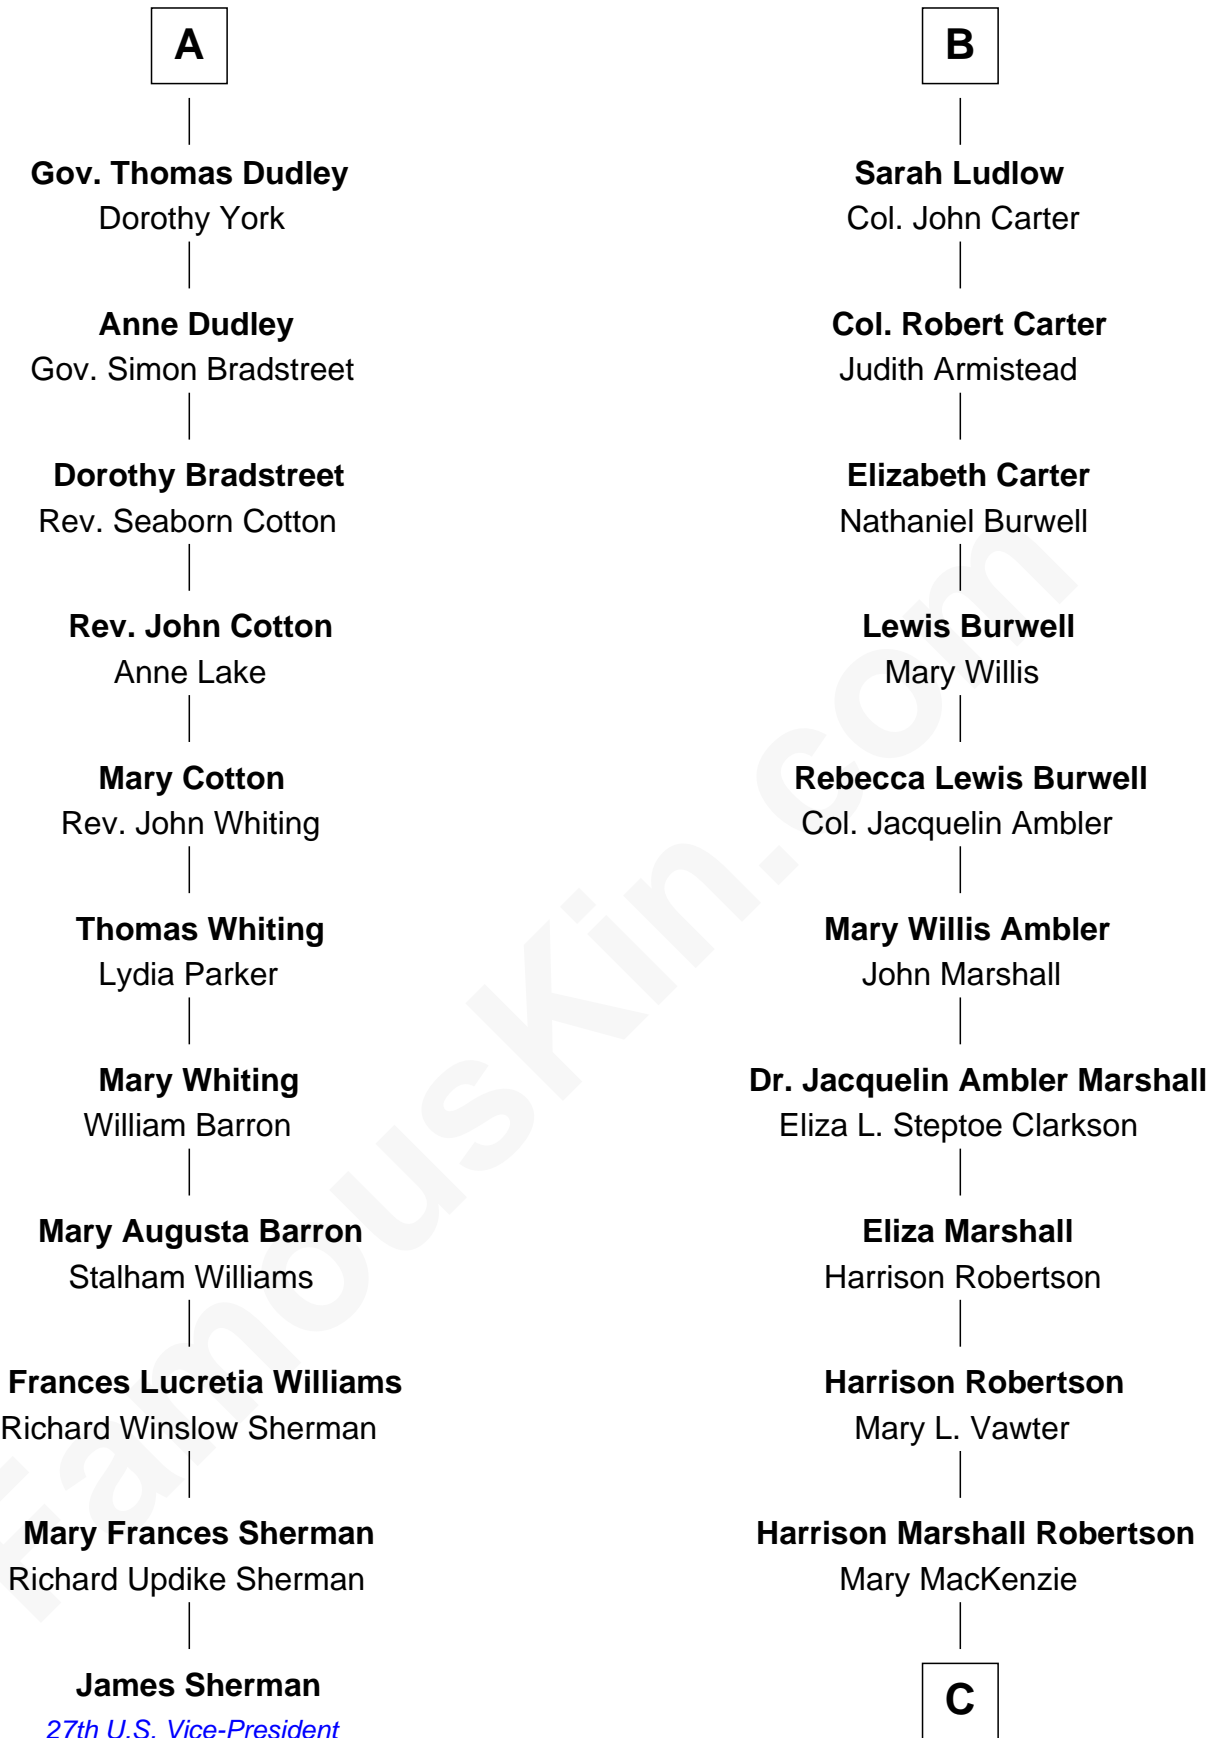

FamousKin.com Relationship Chart of

James Sherman

27th U.S. Vice-President

17th cousin 1 time removed of

Mary Chapin Carpenter

Singer and Songwriter

Sir Walter Blount

Sancha de Ayala

Edith Windsor

George Ludlow

Thomas Ludlow

Jane Pyle

Gabriel Ludlow

Phillis -----

B

C