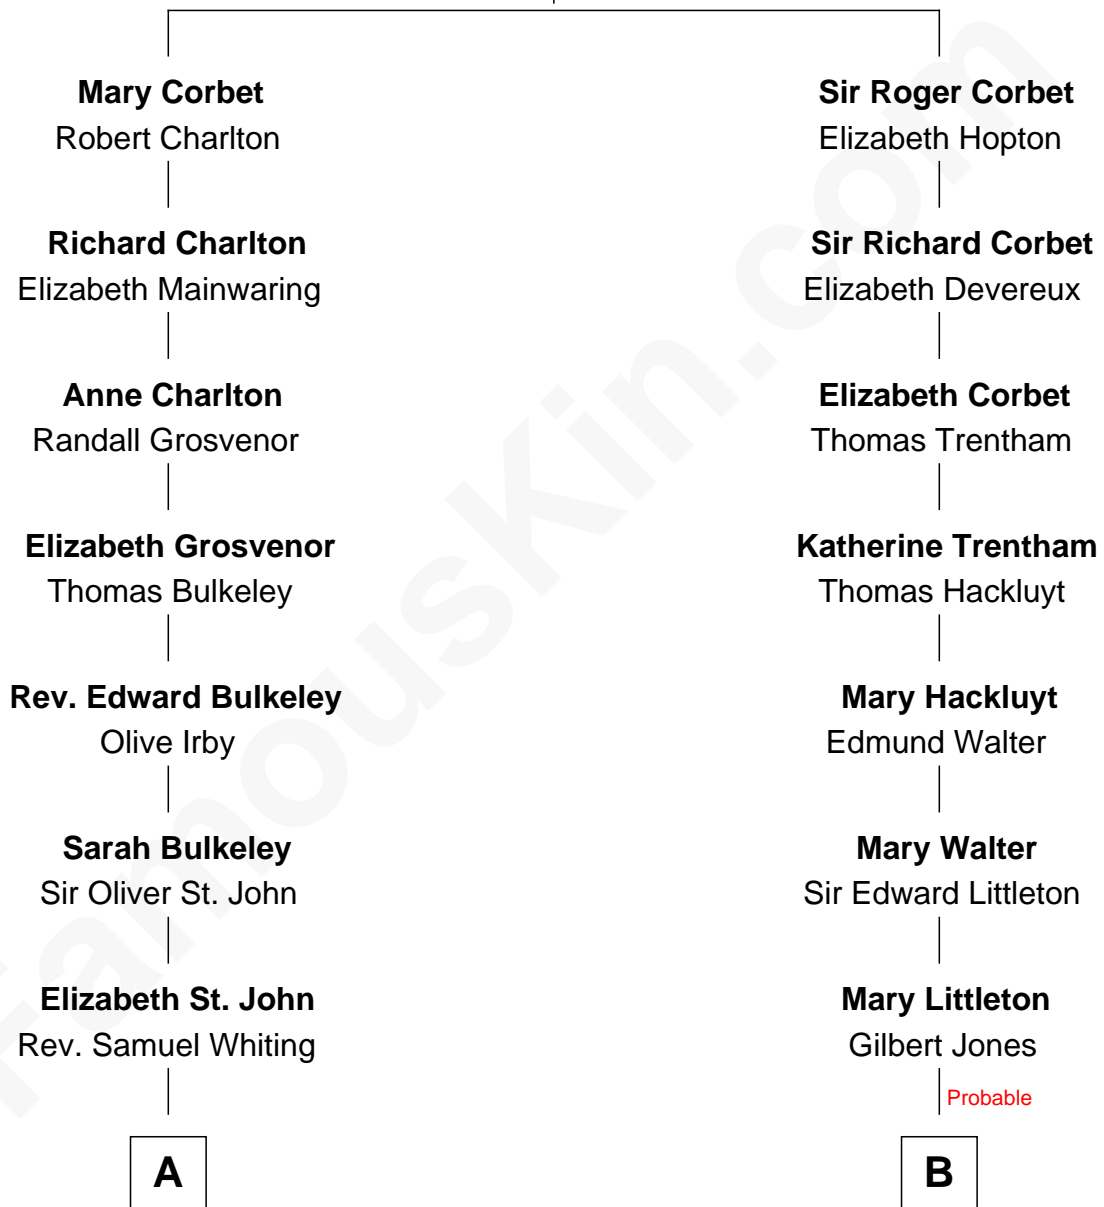

FamousKin.com Relationship Chart of

James Sherman

27th U.S. Vice-President

14th cousin 4 times removed of

Mary Chapin Carpenter

Singer and Songwriter

Sir Robert Corbet

Margaret - - - - -

C

Chapin Carpenter
Mary Bowie Robertson

Mary Chapin Carpenter
Singer and Songwriter

FamousKin.com