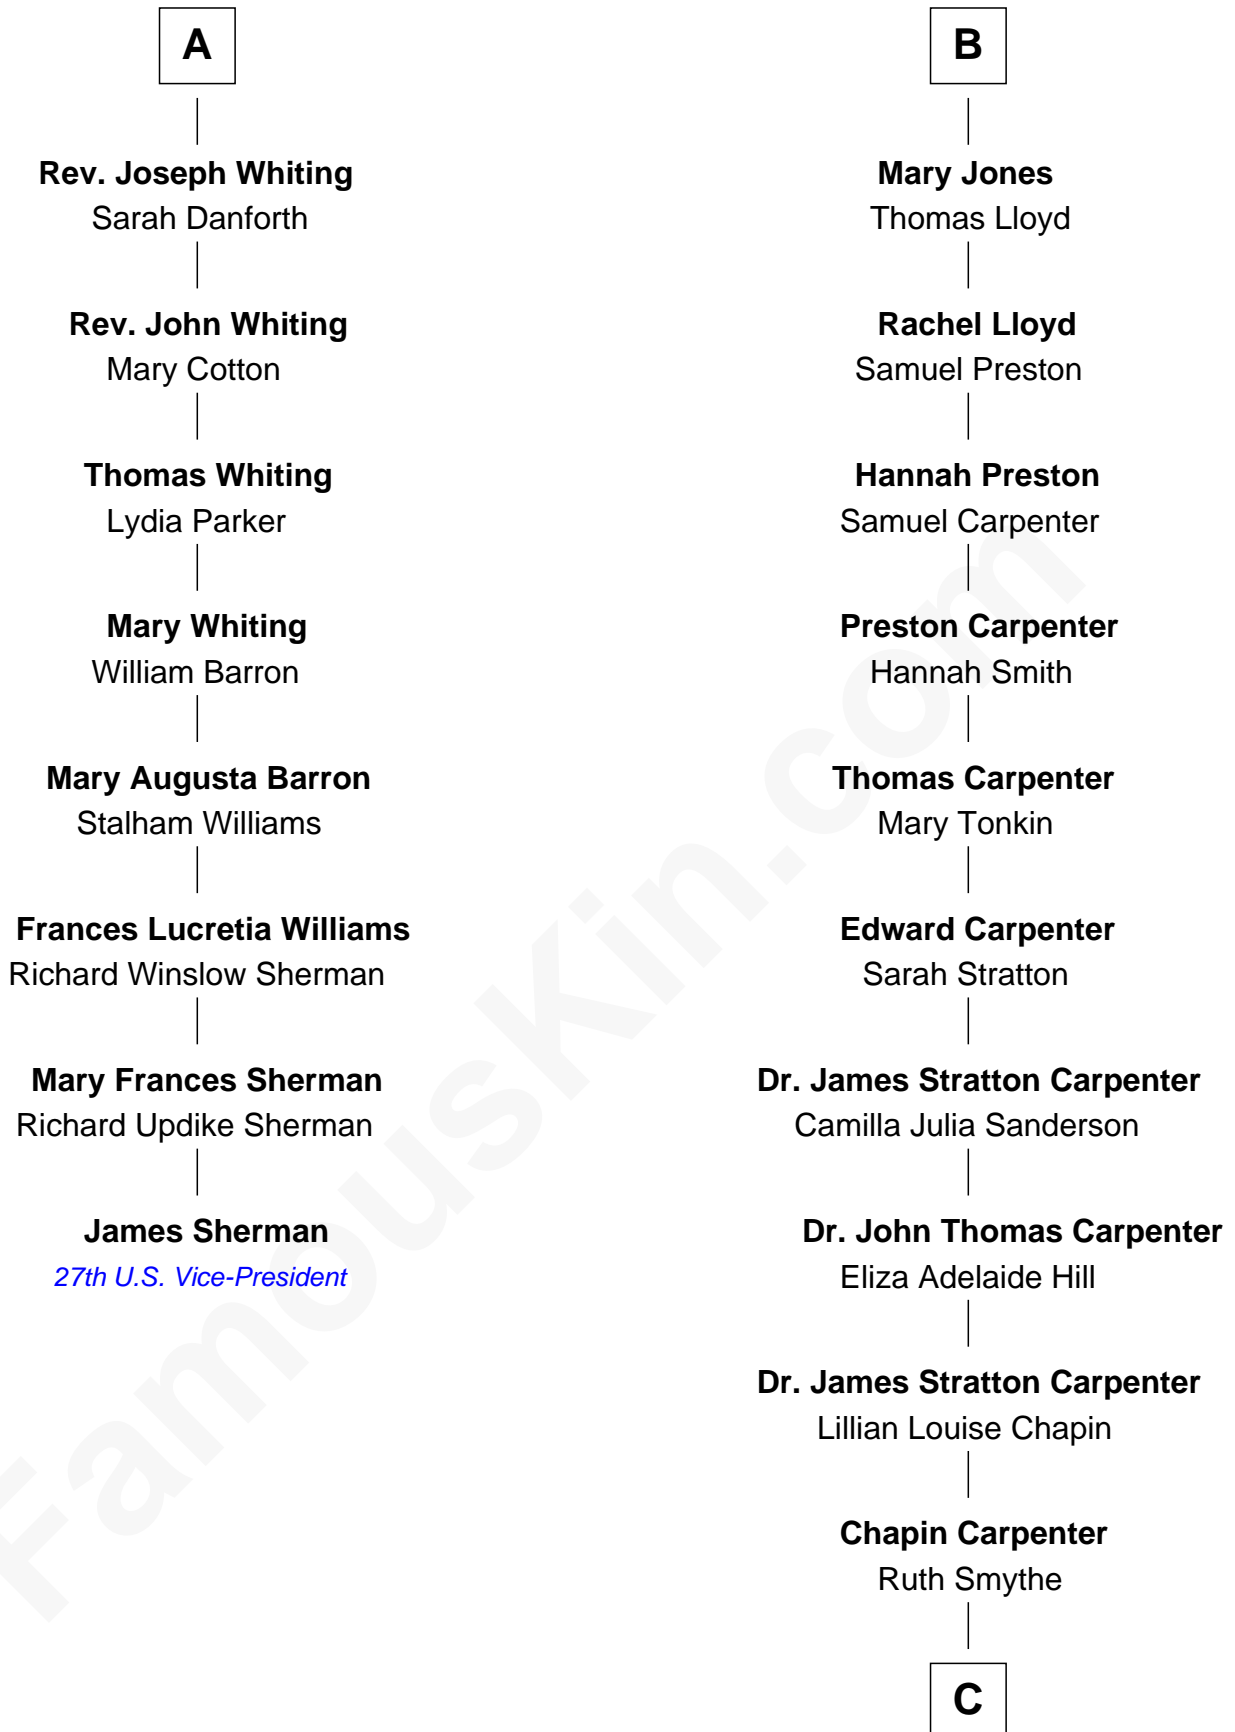

FamousKin.com Relationship Chart of

James Sherman

27th U.S. Vice-President

14th cousin 4 times removed of

Mary Chapin Carpenter

Singer and Songwriter

Sir Robert Corbet

Margaret - - - - -

C

Chapin Carpenter
Mary Bowie Robertson

Mary Chapin Carpenter
Singer and Songwriter

FamousKin.com