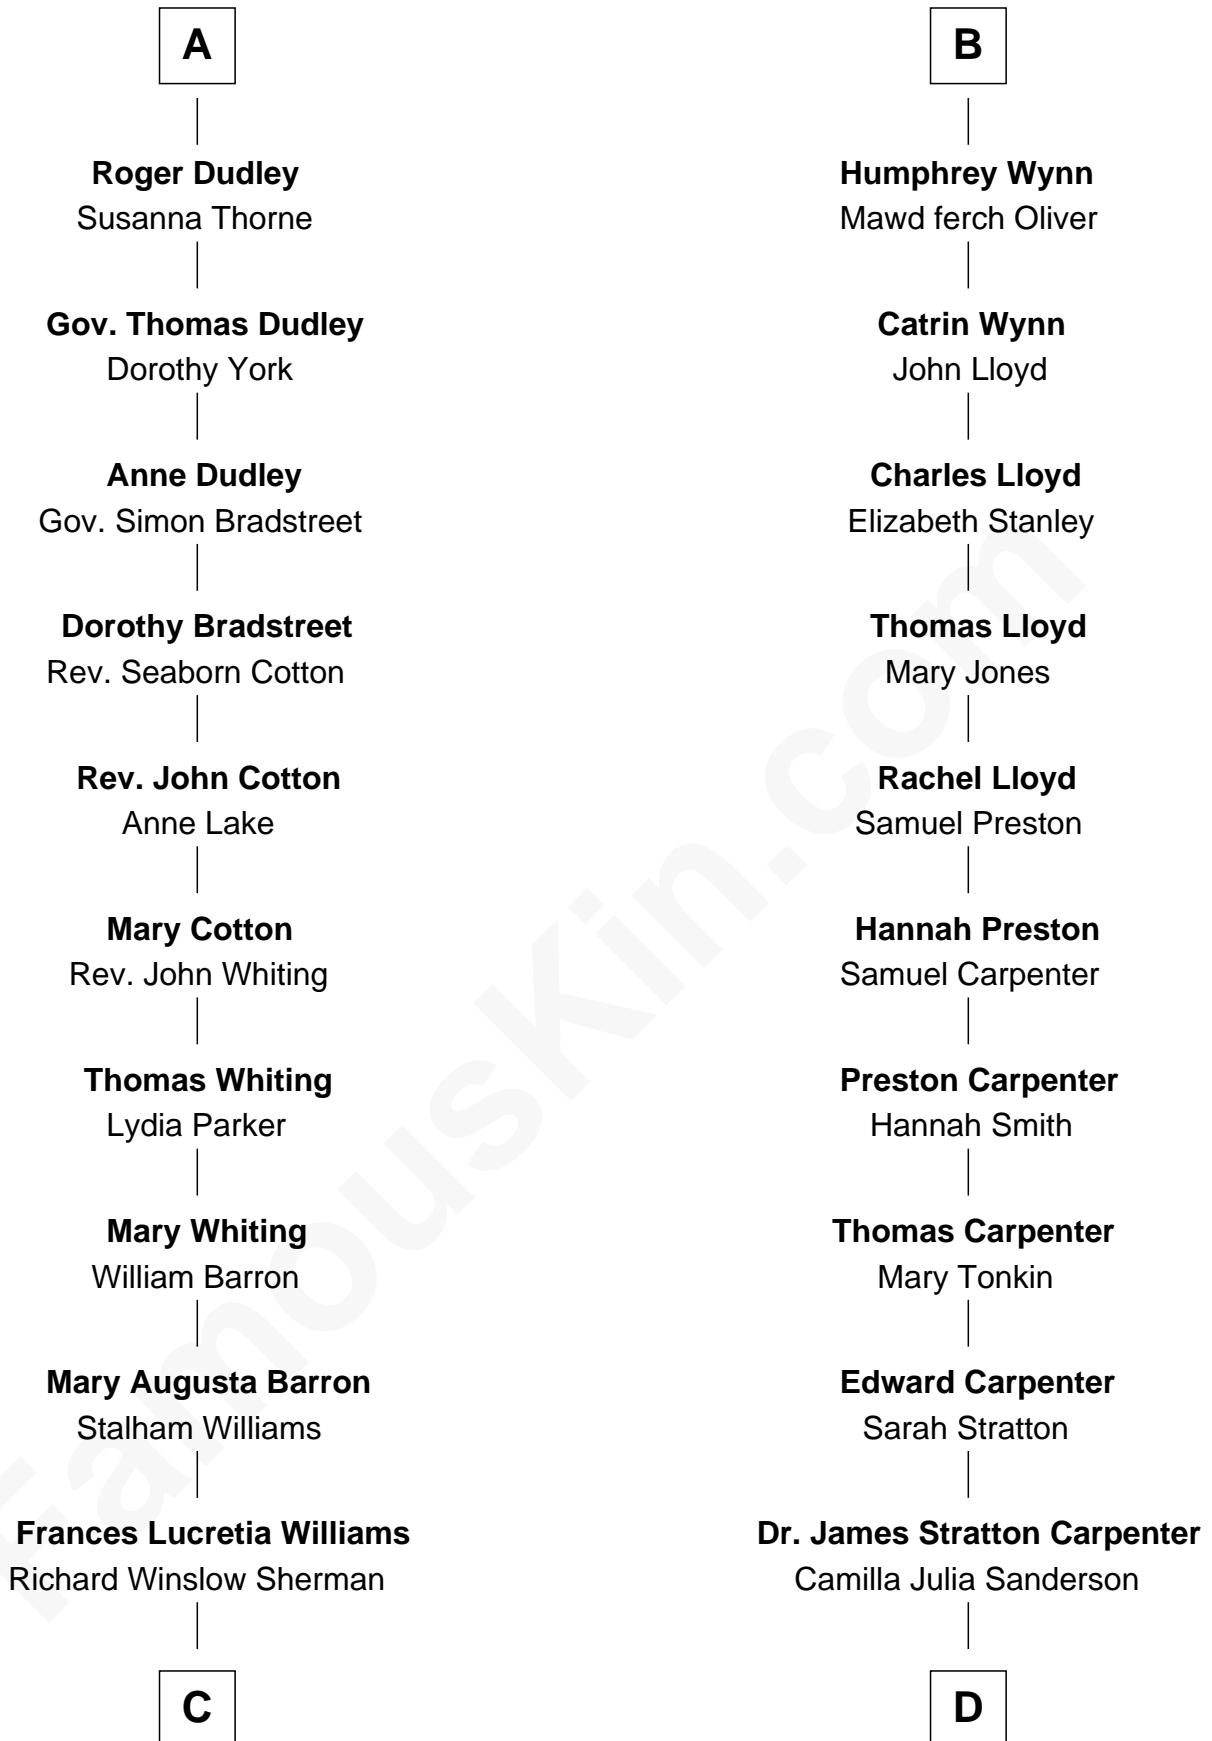

FamousKin.com Relationship Chart of

James Sherman

27th U.S. Vice-President

18th cousin 3 times removed of

Mary Chapin Carpenter

Singer and Songwriter

C

Mary Frances Sherman
Richard Updike Sherman

James Sherman
27th U.S. Vice-President

D

Dr. John Thomas Carpenter
Eliza Adelaide Hill

Dr. James Stratton Carpenter
Lillian Louise Chapin

Chapin Carpenter
Ruth Smythe

Chapin Carpenter
Mary Bowie Robertson

Mary Chapin Carpenter
Singer and Songwriter