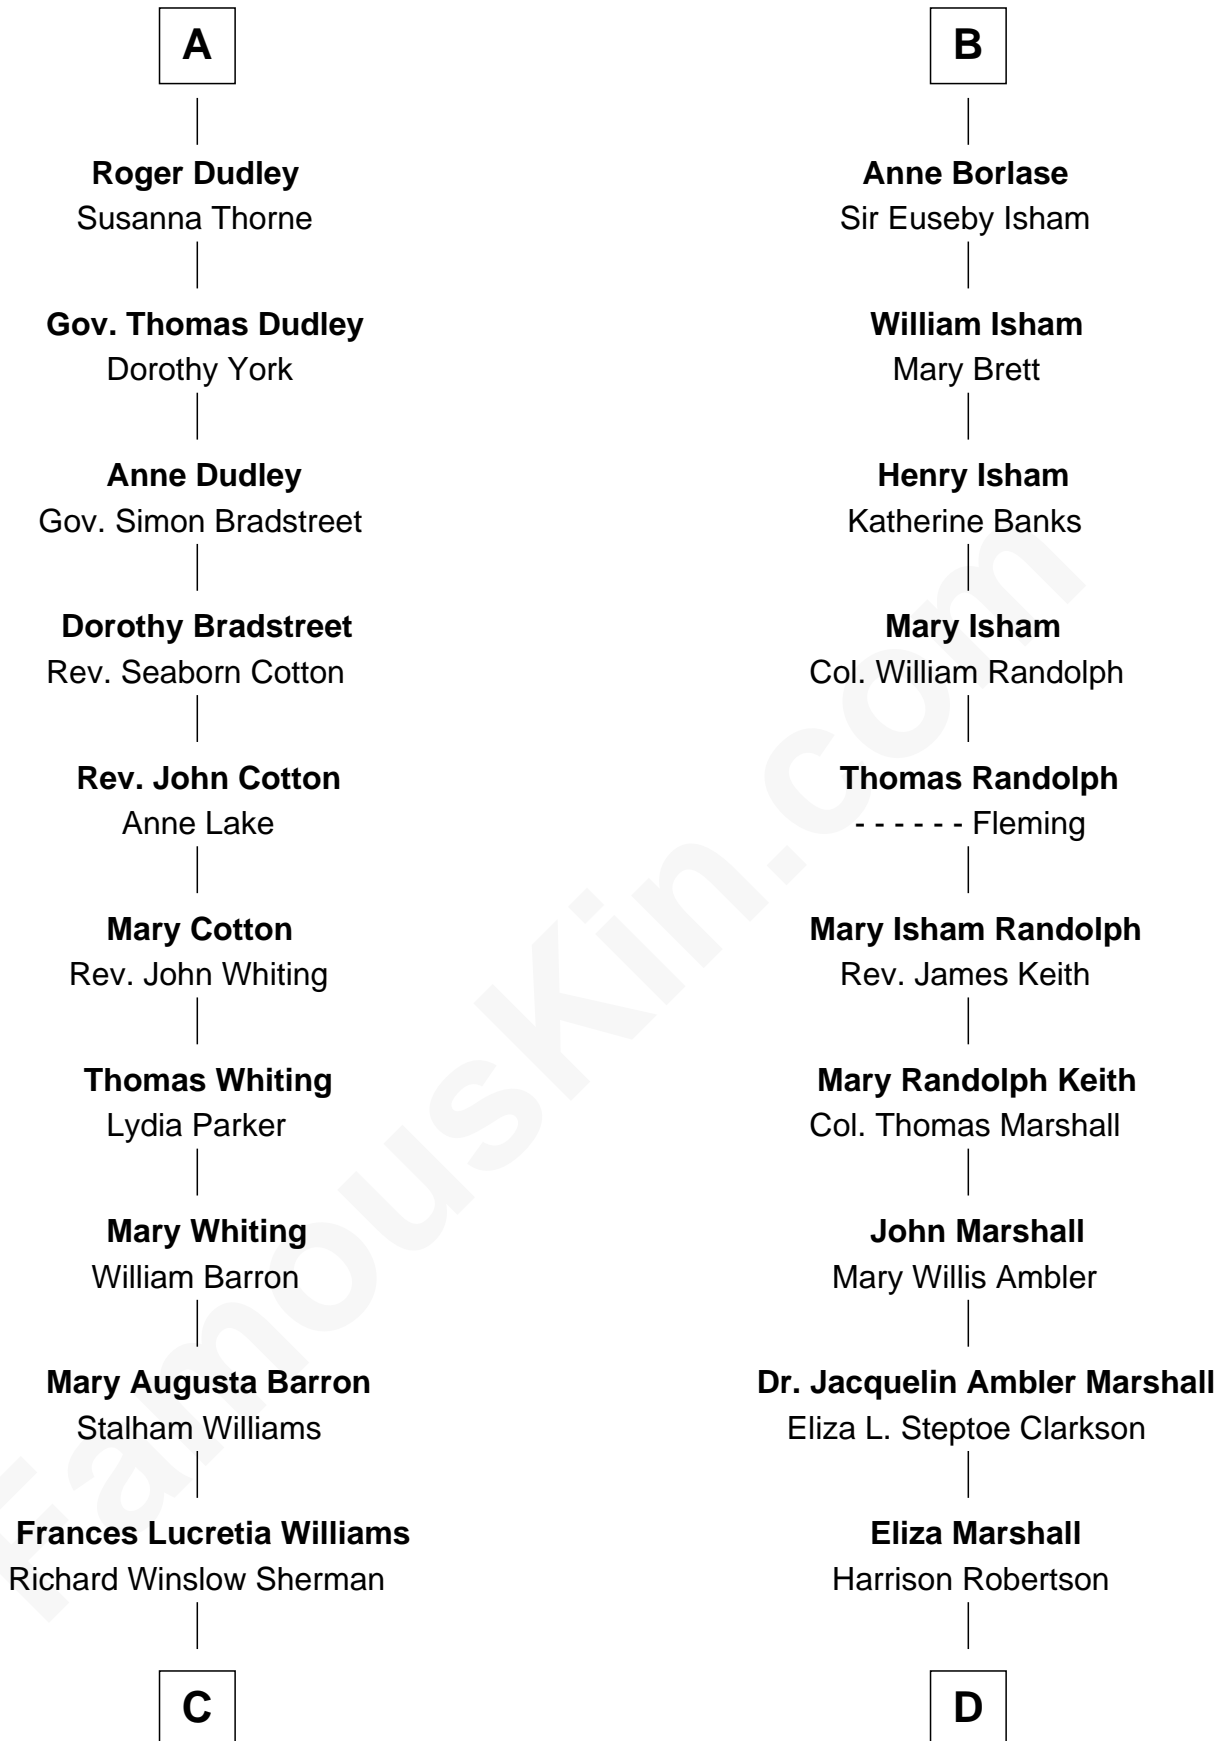

FamousKin.com Relationship Chart of

James Sherman

27th U.S. Vice-President

18th cousin 2 times removed of

Mary Chapin Carpenter

Singer and Songwriter

Sir Philip le Despencer

Elizabeth - - - - -

Sir Philip le Despencer

Elizabeth de Tibetot

Margery Despencer

Sir Roger Wentworth

Margaret Wentworth

Sir William Hopton

Margaret Hopton

Sir Philip Booth

Audrey Booth

Sir William de Lytton

Sir Robert Lytton

Frances Cavalery

Anne Lytton

Sir John Borlase

B

C

Mary Frances Sherman
Richard Updike Sherman

James Sherman
27th U.S. Vice-President

D

Harrison Robertson
Mary L. Vawter

Harrison Marshall Robertson
Mary MacKenzie

Mary Bowie Robertson
Chapin Carpenter

Mary Chapin Carpenter
Singer and Songwriter