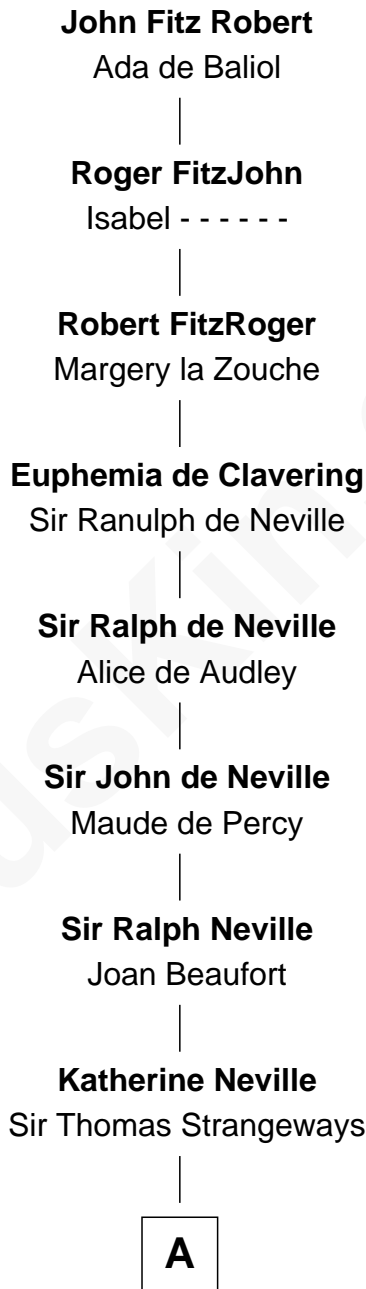

FamousKin.com Relationship Chart of

James Sherman

27th U.S. Vice-President

21st Great-grandson of

John Fitz Robert

Magna Carta Surety

A

Joan Strangeways
Sir William Willoughby

Cecily Willoughby
Sir Edward Sutton

Sir John Sutton
Cecily Grey

Sir Henry Dudley
----- Ashton

Probable

Roger Dudley
Susanna Thorne

Gov. Thomas Dudley
Dorothy York

Anne Dudley
Gov. Simon Bradstreet

Dorothy Bradstreet
Rev. Seaborn Cotton