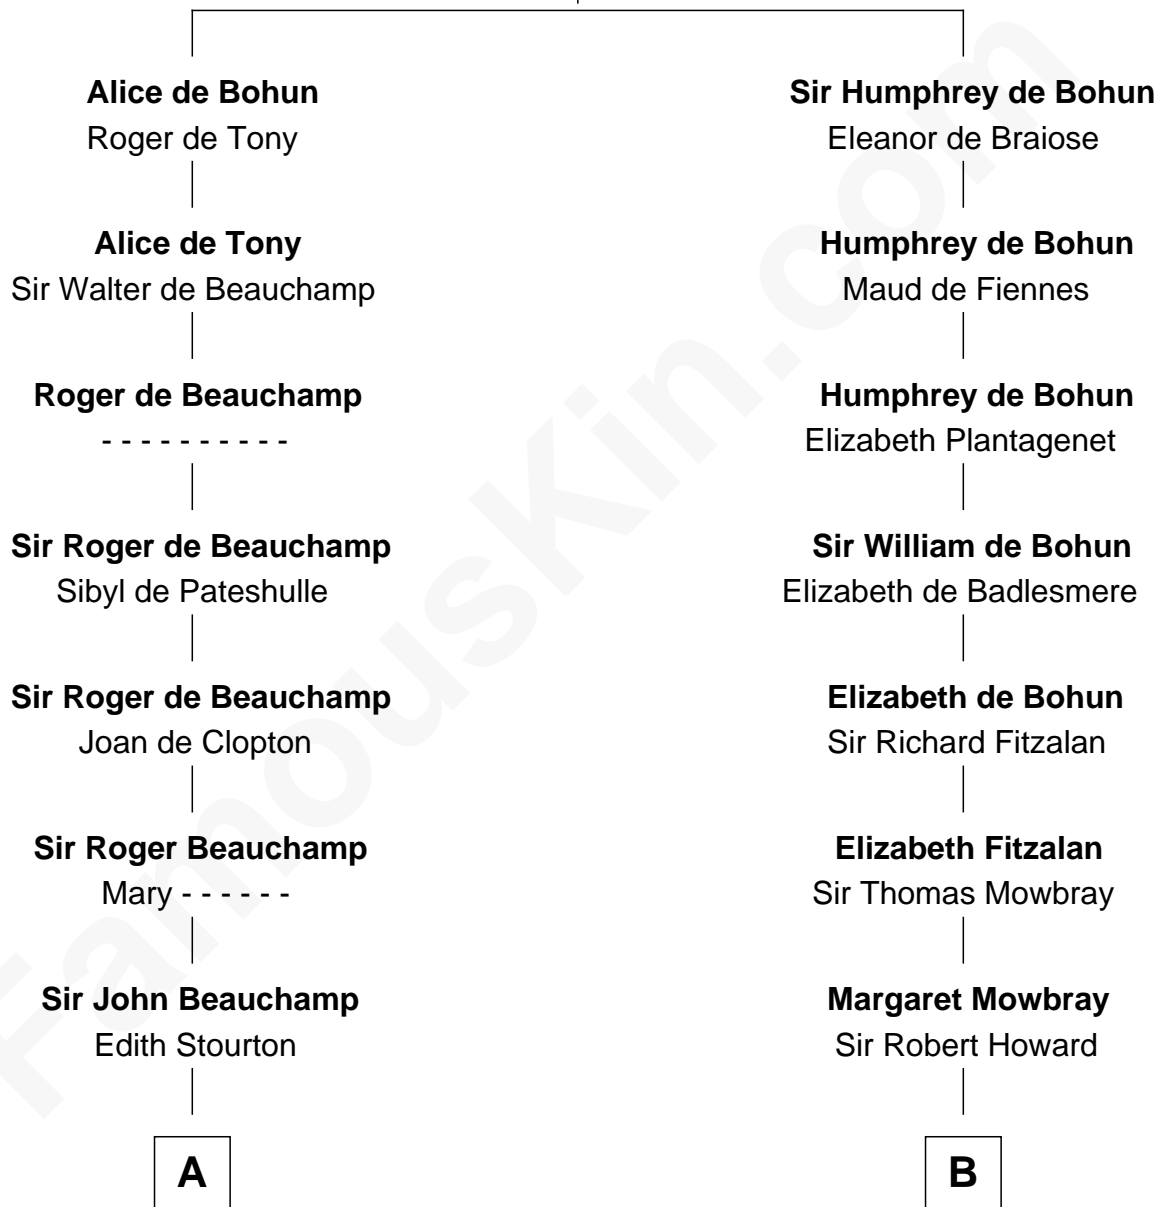

# FamousKin.com Relationship Chart of

**James Sherman**

*27th U.S. Vice-President*

19th cousin 2 times removed of

**John Marshall**

*4th Chief Justice of the U.S. Supreme Court*

**Sir Humphrey de Bohun**

Maud of Eu

**C**

**Mary Whiting**  
William Barron

**Mary Augusta Barron**  
Stalham Williams

**Frances Lucretia Williams**  
Richard Winslow Sherman

**Mary Frances Sherman**  
Richard Updike Sherman

**James Sherman**  
*27th U.S. Vice-President*

**D**

**Mary Isham Randolph**  
Rev. James Keith

**Mary Randolph Keith**  
Col. Thomas Marshall

**John Marshall**  
*U.S. Supreme Court Chief Justice*

FamousKin.com