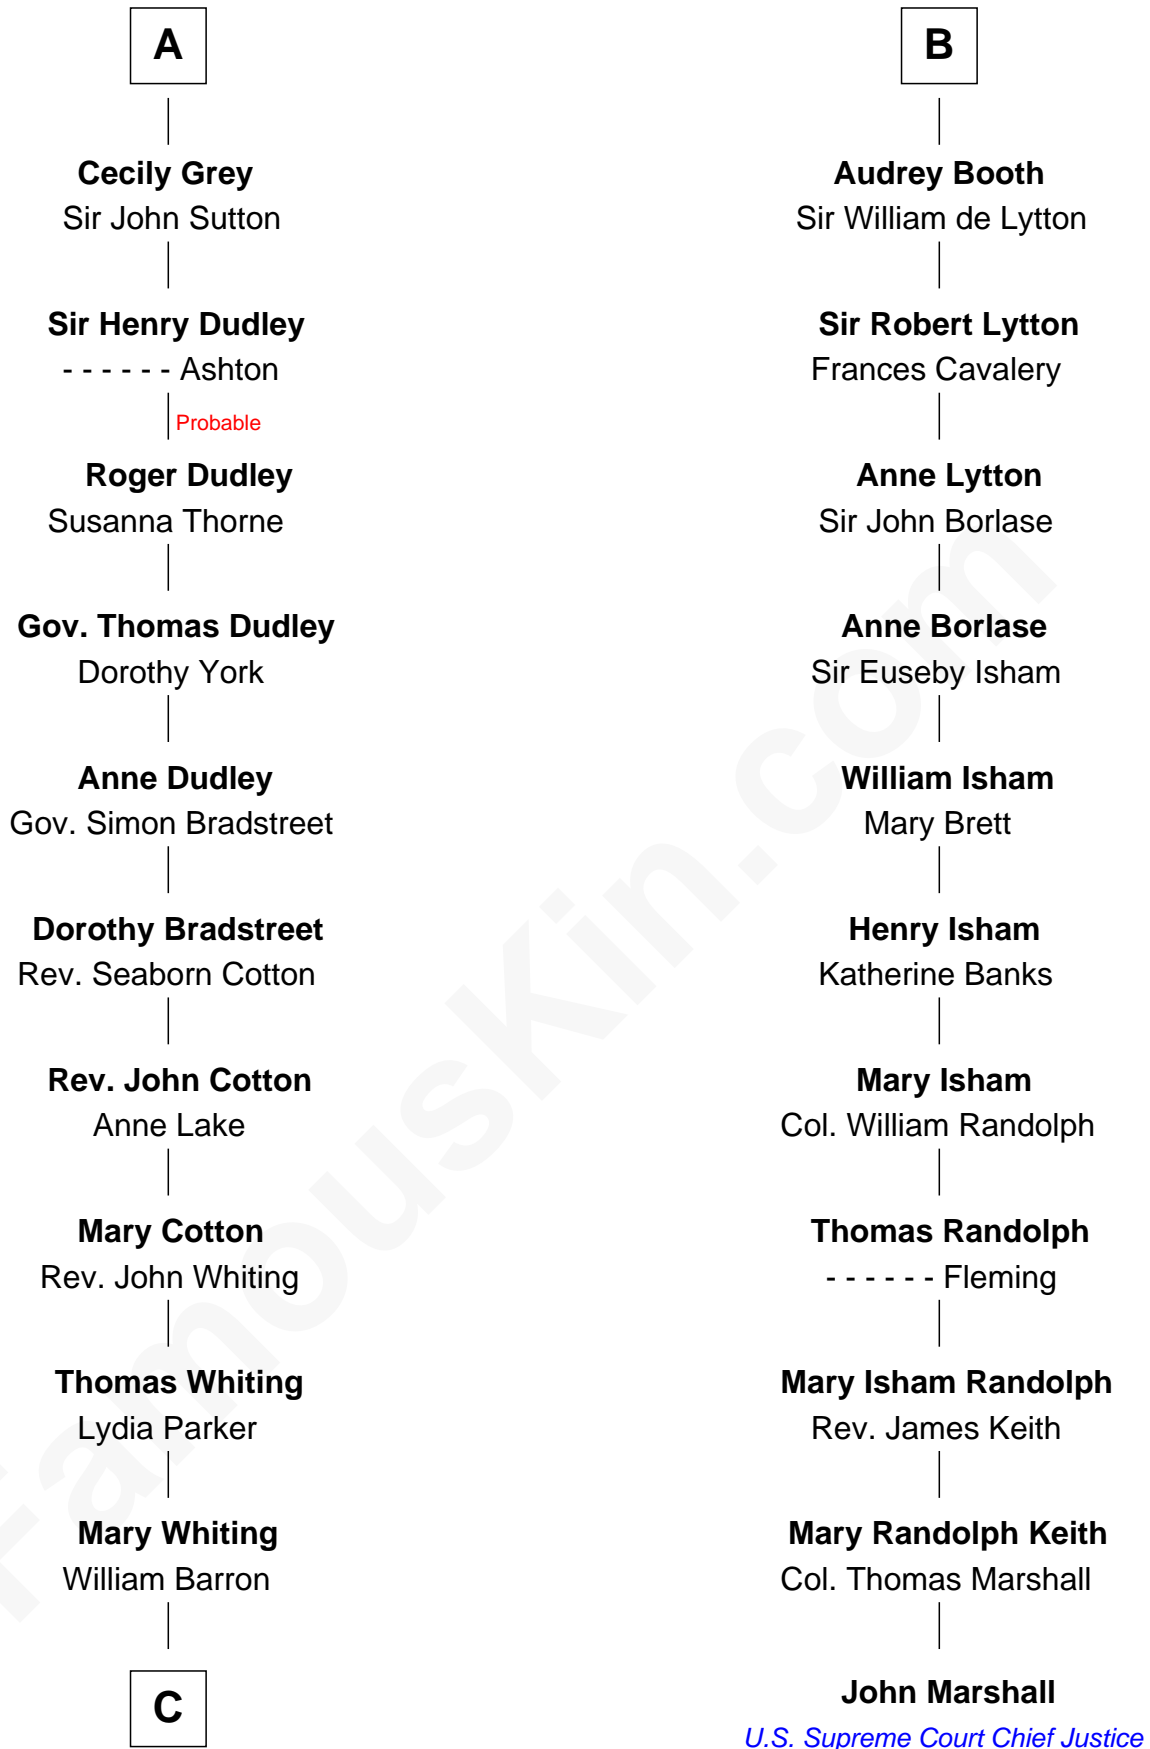

# FamousKin.com Relationship Chart of

**James Sherman**

*27th U.S. Vice-President*

17th cousin 3 times removed of

**John Marshall**

*4th Chief Justice of the U.S. Supreme Court*

**William de Ros**  
Maude de Vaux

**Sir William de Ros**  
Margery de Badlesmere

**Thomas de Ros**  
Beatrice de Stafford

**Margaret de Ros**  
Sir Reynold Grey

**Margaret Grey**  
Sir William Bonville

**William Bonville**  
Elizabeth Harington

**William Bonville**  
Katherine Neville

**Cecily Bonville**  
Thomas Grey

**A**

**Agnes de Ros**  
Pain de Tibetot

**Sir John de Tibetot**  
Margaret de Badlesmere

**Sir Robert de Tibetot**  
Margaret Deincourt

**Elizabeth de Tibetot**  
Sir Philip le Despencer

**Margery Despencer**  
Sir Roger Wentworth

**Margaret Wentworth**  
Sir William Hopton

**Margaret Hopton**  
Sir Philip Booth

**B**

**C**

—  
**Mary Augusta Barron**