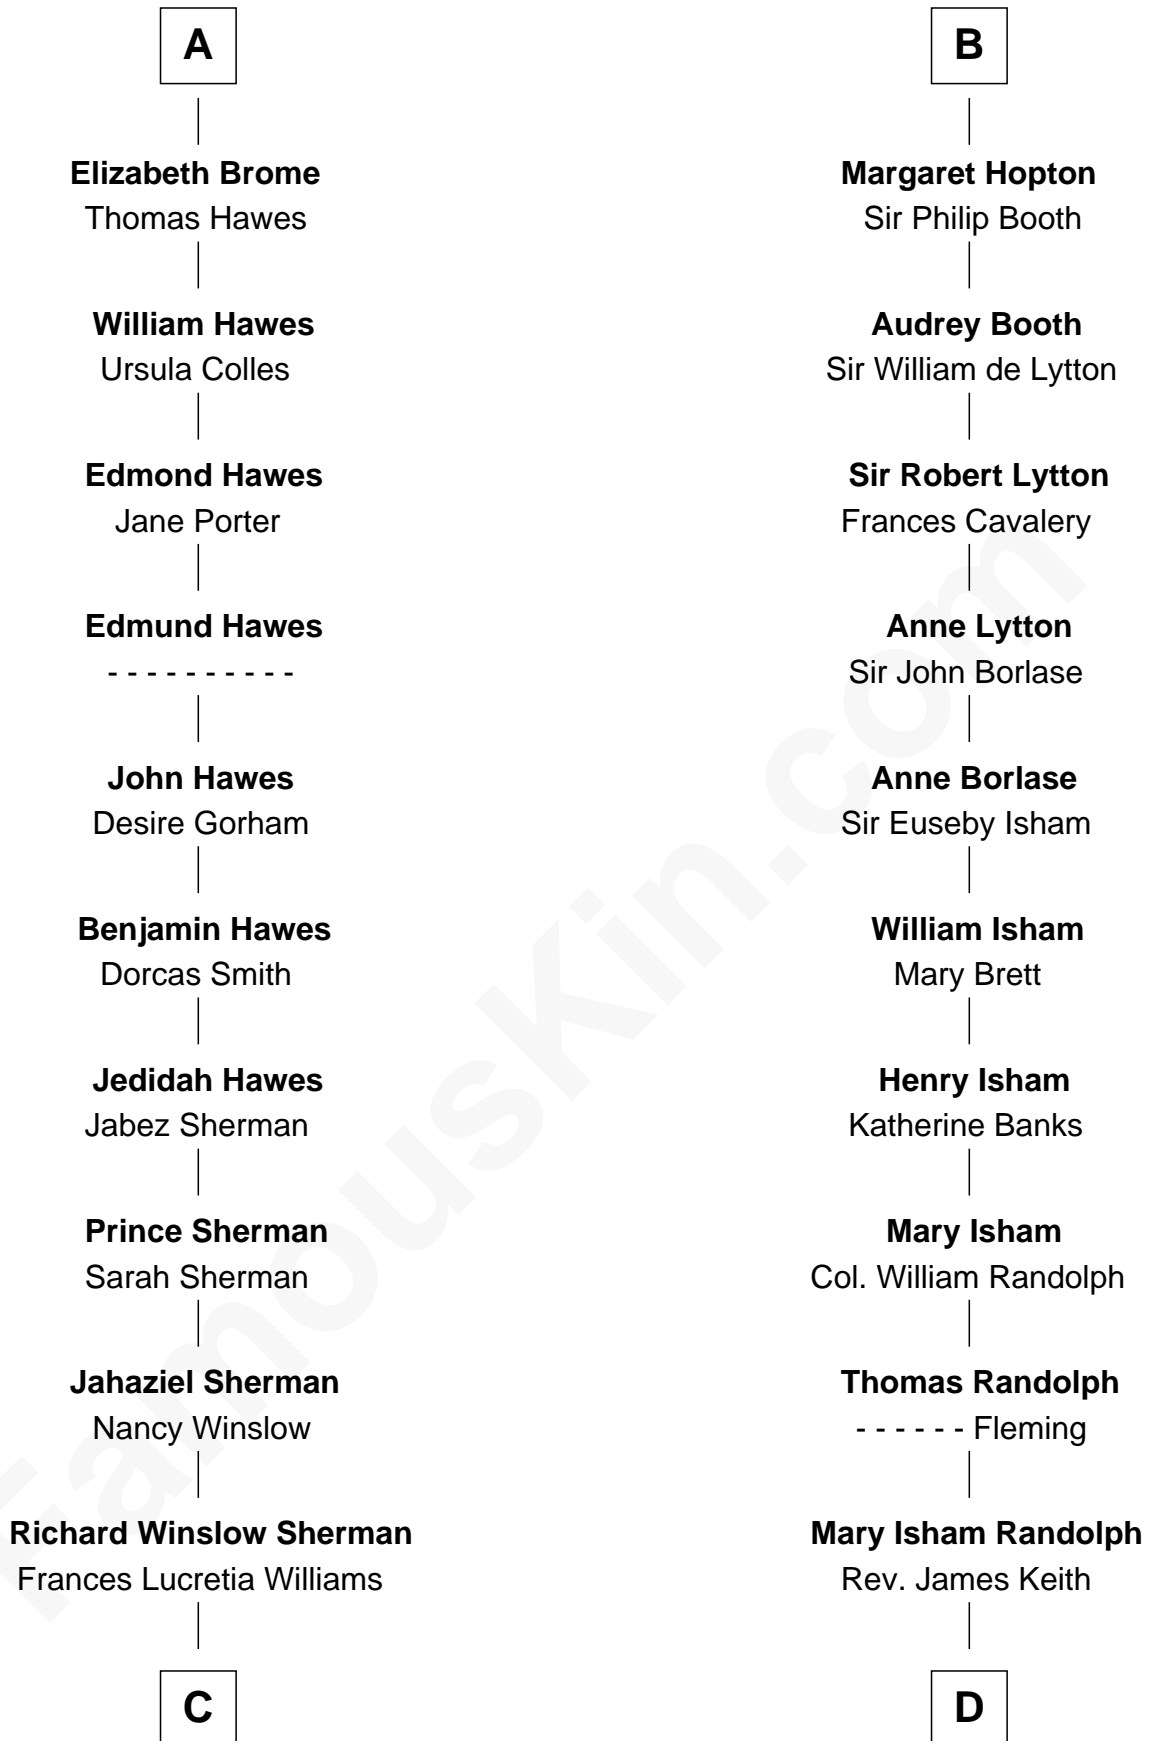

# FamousKin.com Relationship Chart of

**James Sherman**

*27th U.S. Vice-President*

18th cousin of

**John Marshall**

*4th Chief Justice of the U.S. Supreme Court*

**Sir Robert de Ros**

Isabel de Aubeney

**C**

**Mary Frances Sherman**  
Richard Updike Sherman

**James Sherman**  
*27th U.S. Vice-President*

**D**

**Mary Randolph Keith**  
Col. Thomas Marshall

**John Marshall**  
*U.S. Supreme Court Chief Justice*