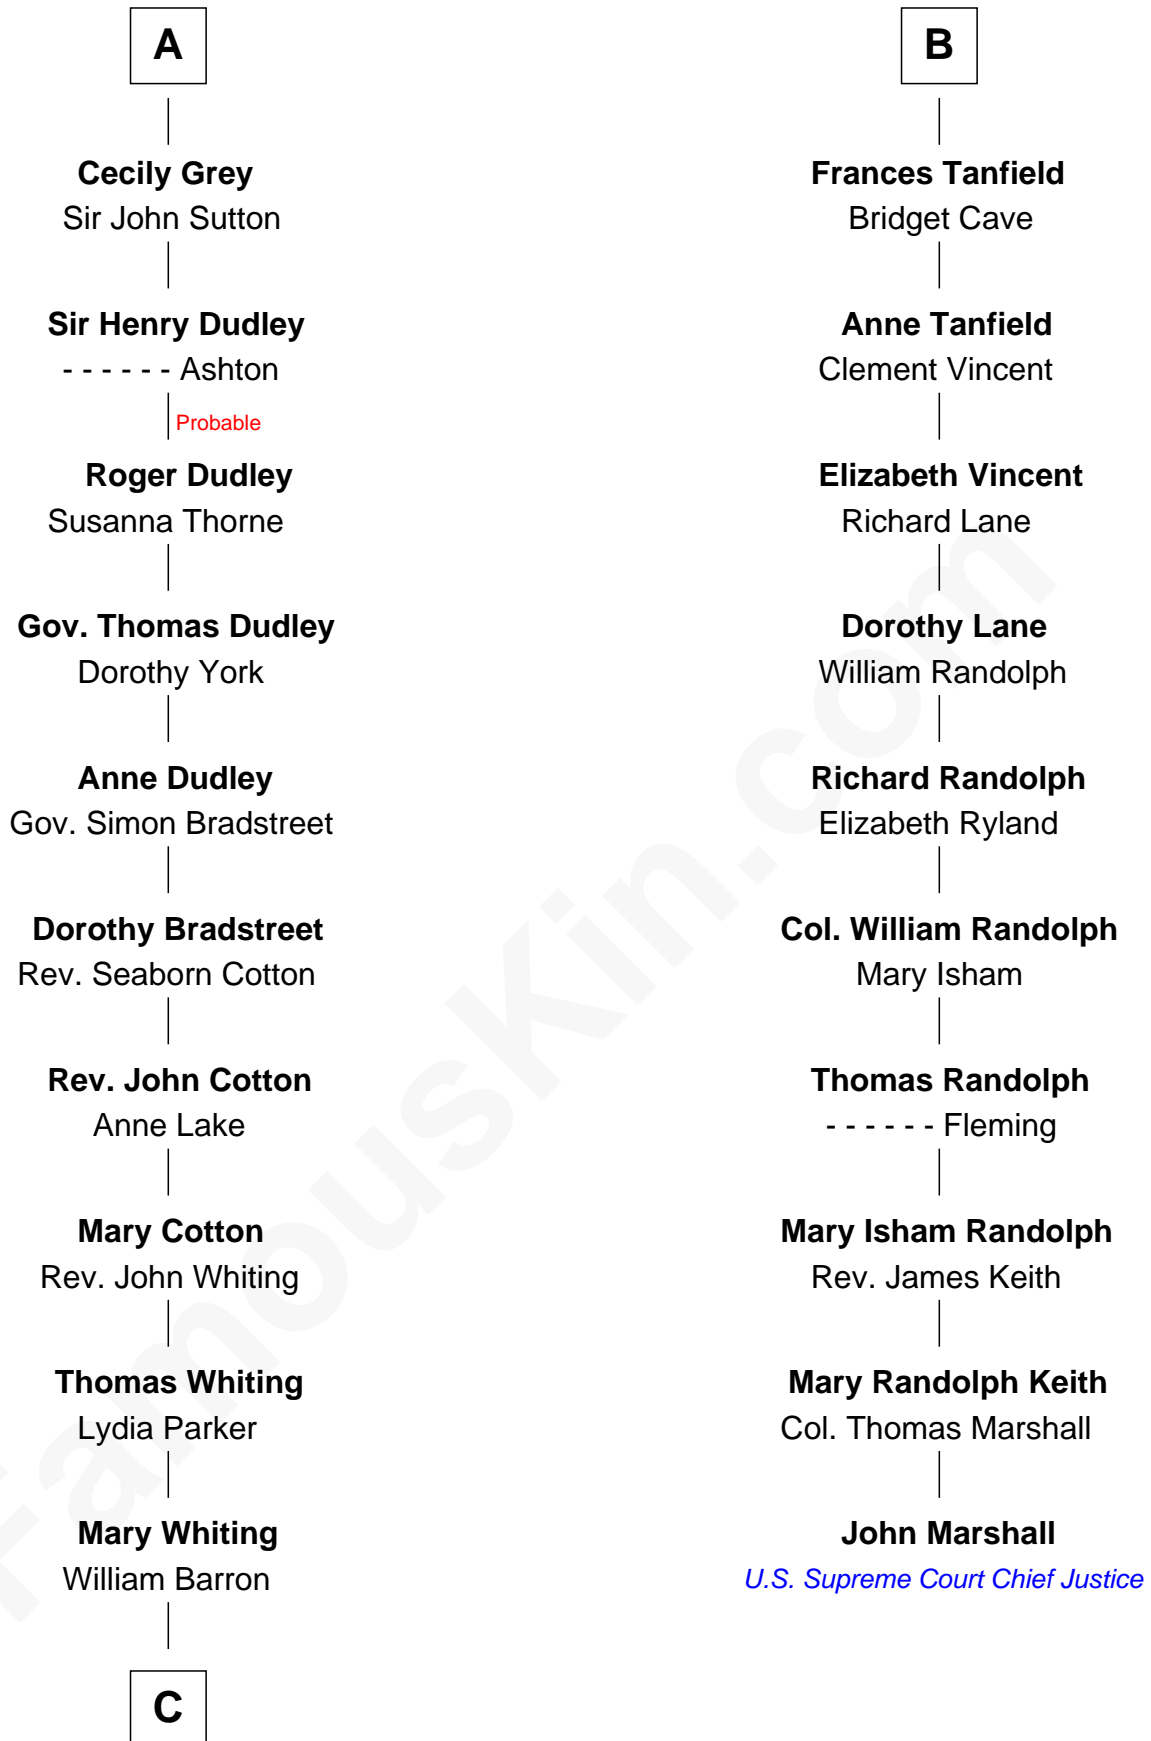

# FamousKin.com Relationship Chart of

**James Sherman**

*27th U.S. Vice-President*

16th cousin 4 times removed of

**John Marshall**

*4th Chief Justice of the U.S. Supreme Court*

**Bartholomew de Badlesmere**

**Elizabeth de Badlesmere**

Sir William de Bohun

**Elizabeth de Bohun**

Sir Richard Fitzalan

**Elizabeth Fitzalan**

Sir Thomas Mowbray

**Margaret Mowbray**

Sir Robert Howard

**Katherine Howard**

Sir Edward Neville

**Catherine Neville**

Robert Tanfield

**William Tanfield**

Elizabeth Stavelly

**B**

**C**

—  
**Mary Augusta Barron**

Stalham Williams

—  
**Frances Lucretia Williams**

Richard Winslow Sherman

—  
**Mary Frances Sherman**

Richard Updike Sherman

—  
**James Sherman**

*27th U.S. Vice-President*