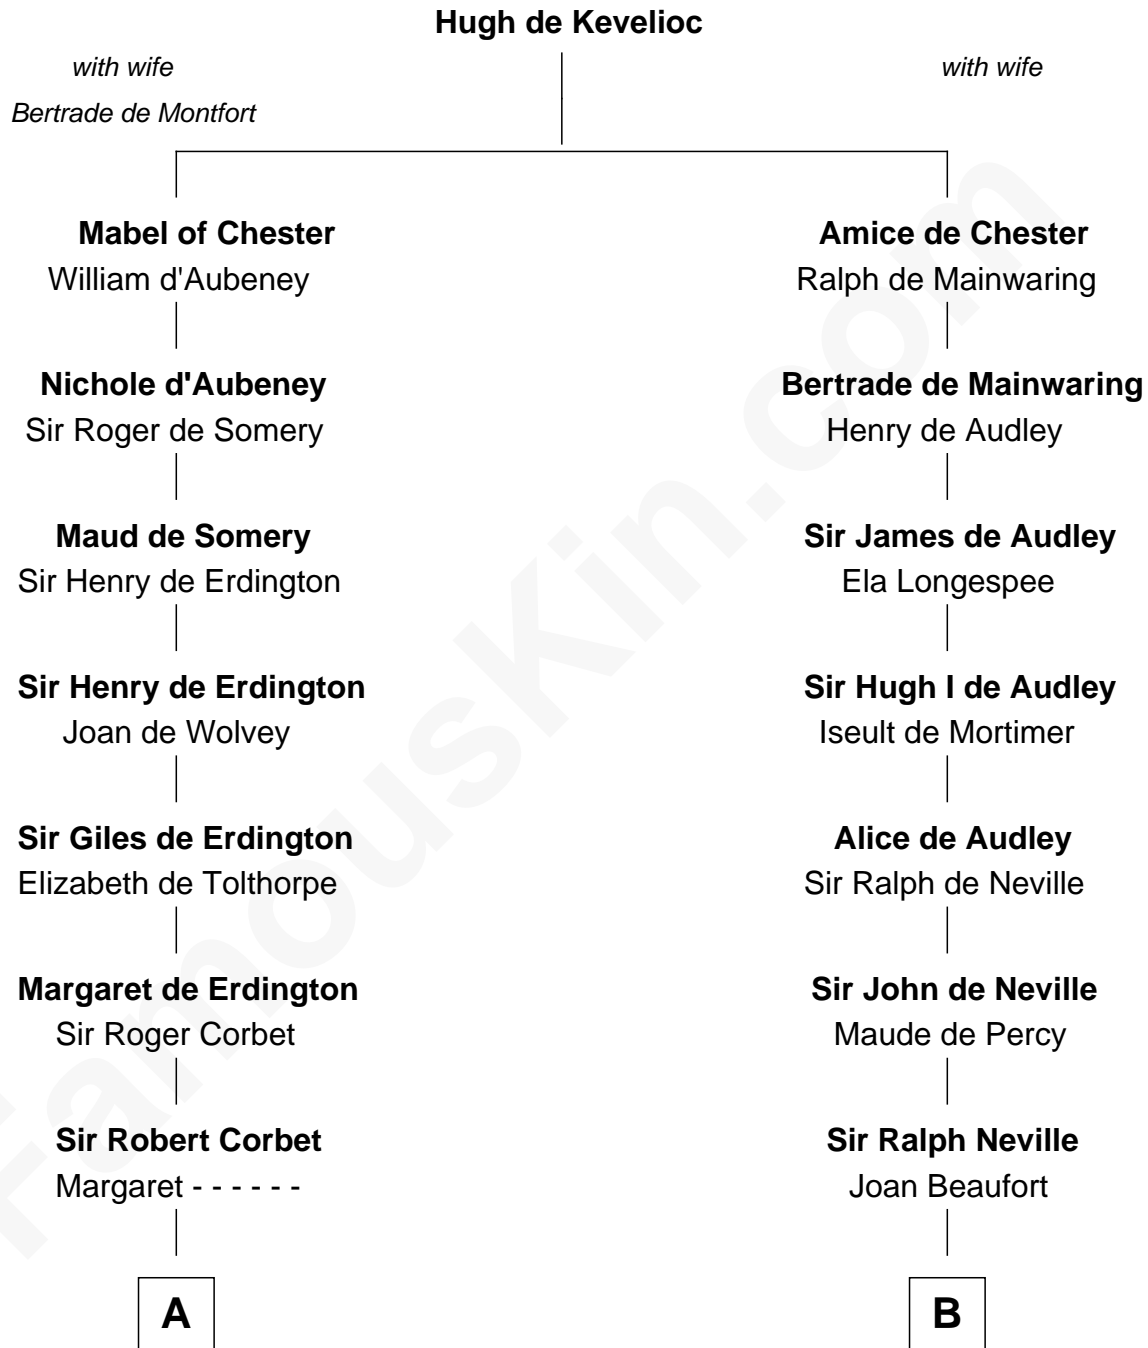

FamousKin.com Relationship Chart of

James Sherman

27th U.S. Vice-President

19th cousin 2 times removed of

John Marshall

4th Chief Justice of the U.S. Supreme Court

C

Mary Whiting
William Barron

Mary Augusta Barron
Stalham Williams

Frances Lucretia Williams
Richard Winslow Sherman

Mary Frances Sherman
Richard Updike Sherman

James Sherman
27th U.S. Vice-President

D

Mary Isham Randolph
Rev. James Keith