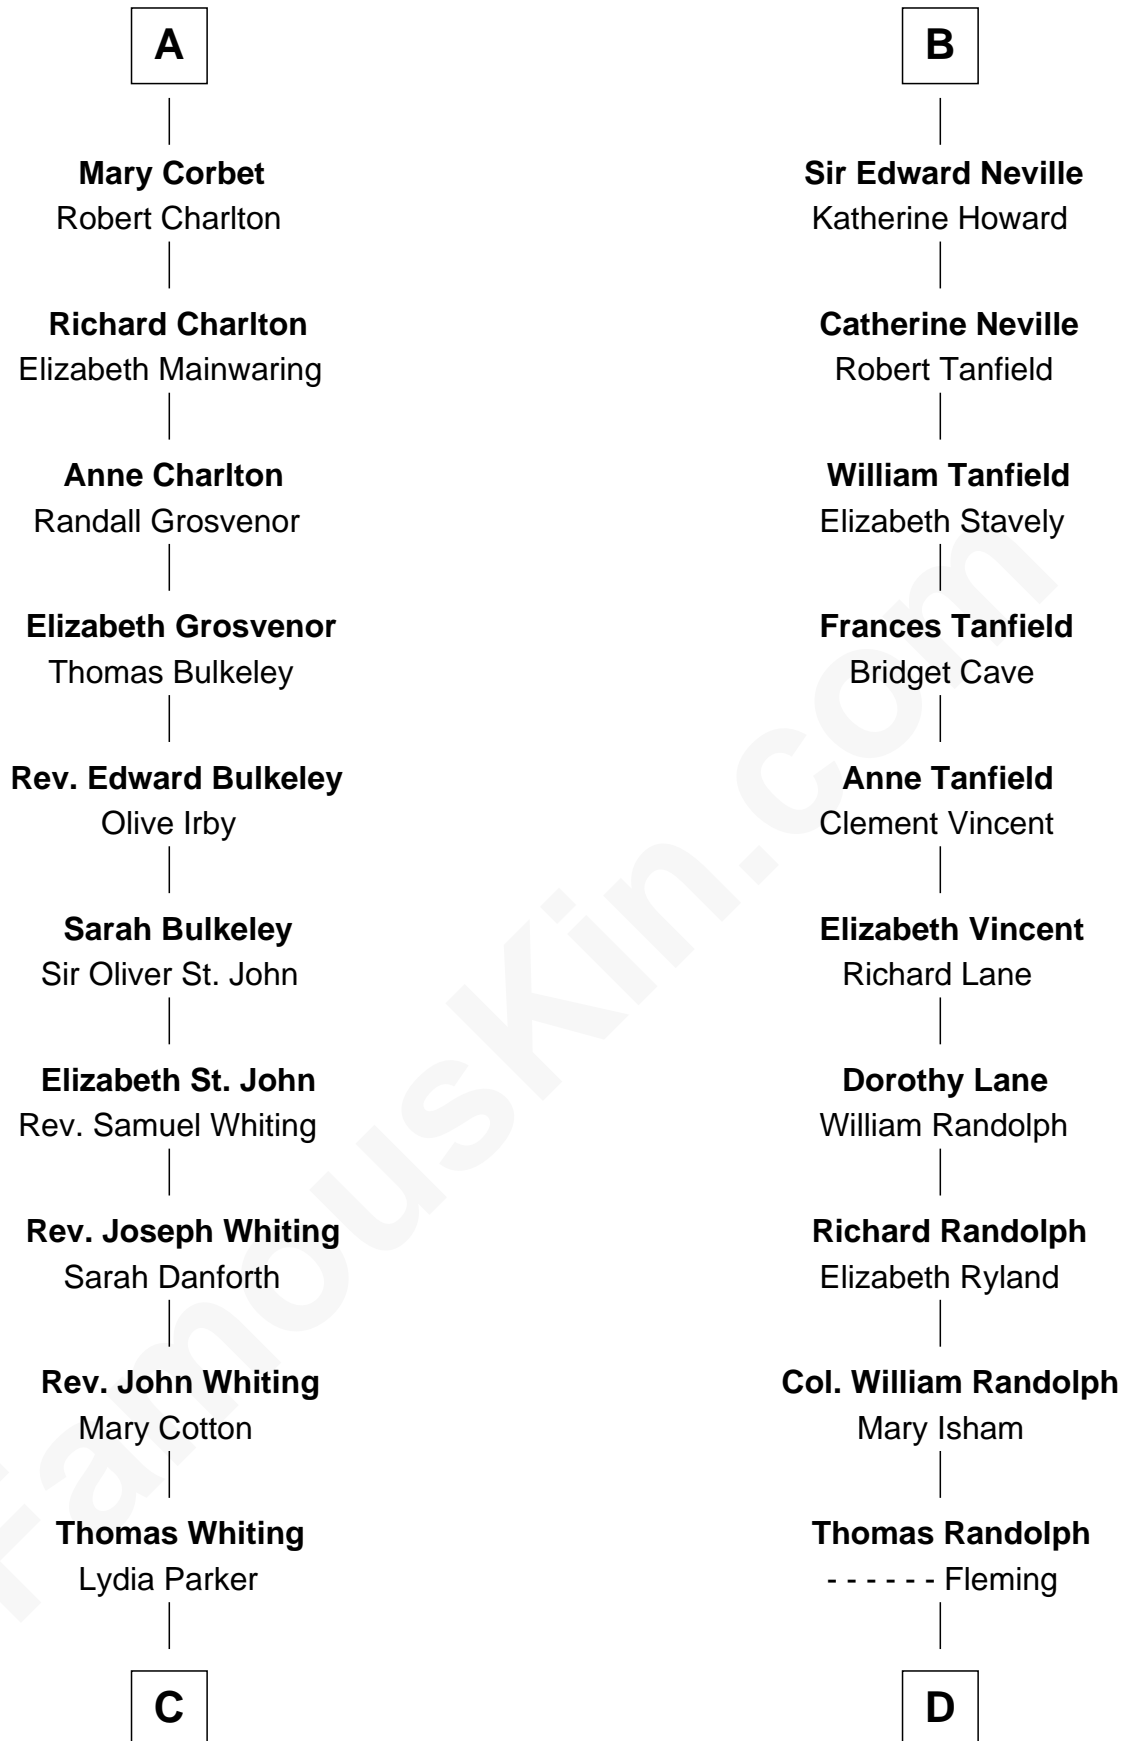

FamousKin.com Relationship Chart of

James Sherman

27th U.S. Vice-President

19th cousin 2 times removed of

John Marshall

4th Chief Justice of the U.S. Supreme Court

C

Mary Whiting
William Barron

Mary Augusta Barron
Stalham Williams

Frances Lucretia Williams
Richard Winslow Sherman

Mary Frances Sherman
Richard Updike Sherman

James Sherman
27th U.S. Vice-President

D

Mary Isham Randolph
Rev. James Keith