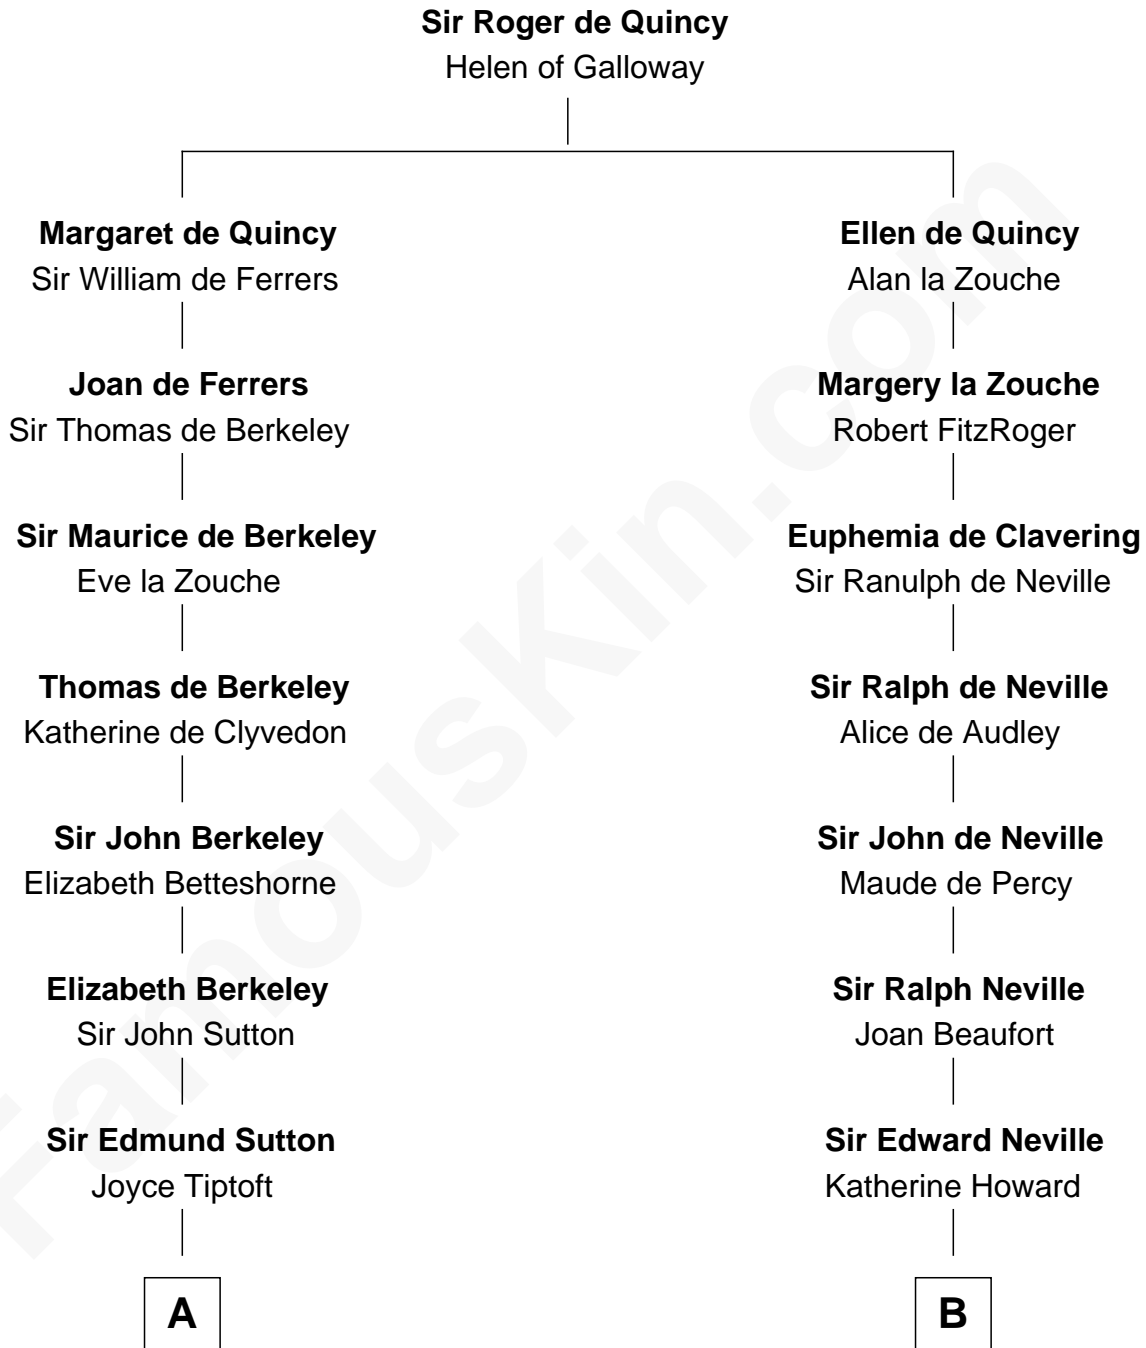

# FamousKin.com Relationship Chart of

**James Sherman**

*27th U.S. Vice-President*

18th cousin 3 times removed of

**John Marshall**

*4th Chief Justice of the U.S. Supreme Court*

**C**

**Mary Whiting**  
William Barron

**Mary Augusta Barron**  
Stalham Williams

**Frances Lucretia Williams**  
Richard Winslow Sherman

**Mary Frances Sherman**  
Richard Updike Sherman

**James Sherman**  
*27th U.S. Vice-President*

**D**

**Mary Randolph Keith**  
Col. Thomas Marshall

**John Marshall**  
*U.S. Supreme Court Chief Justice*

FamousKin.com