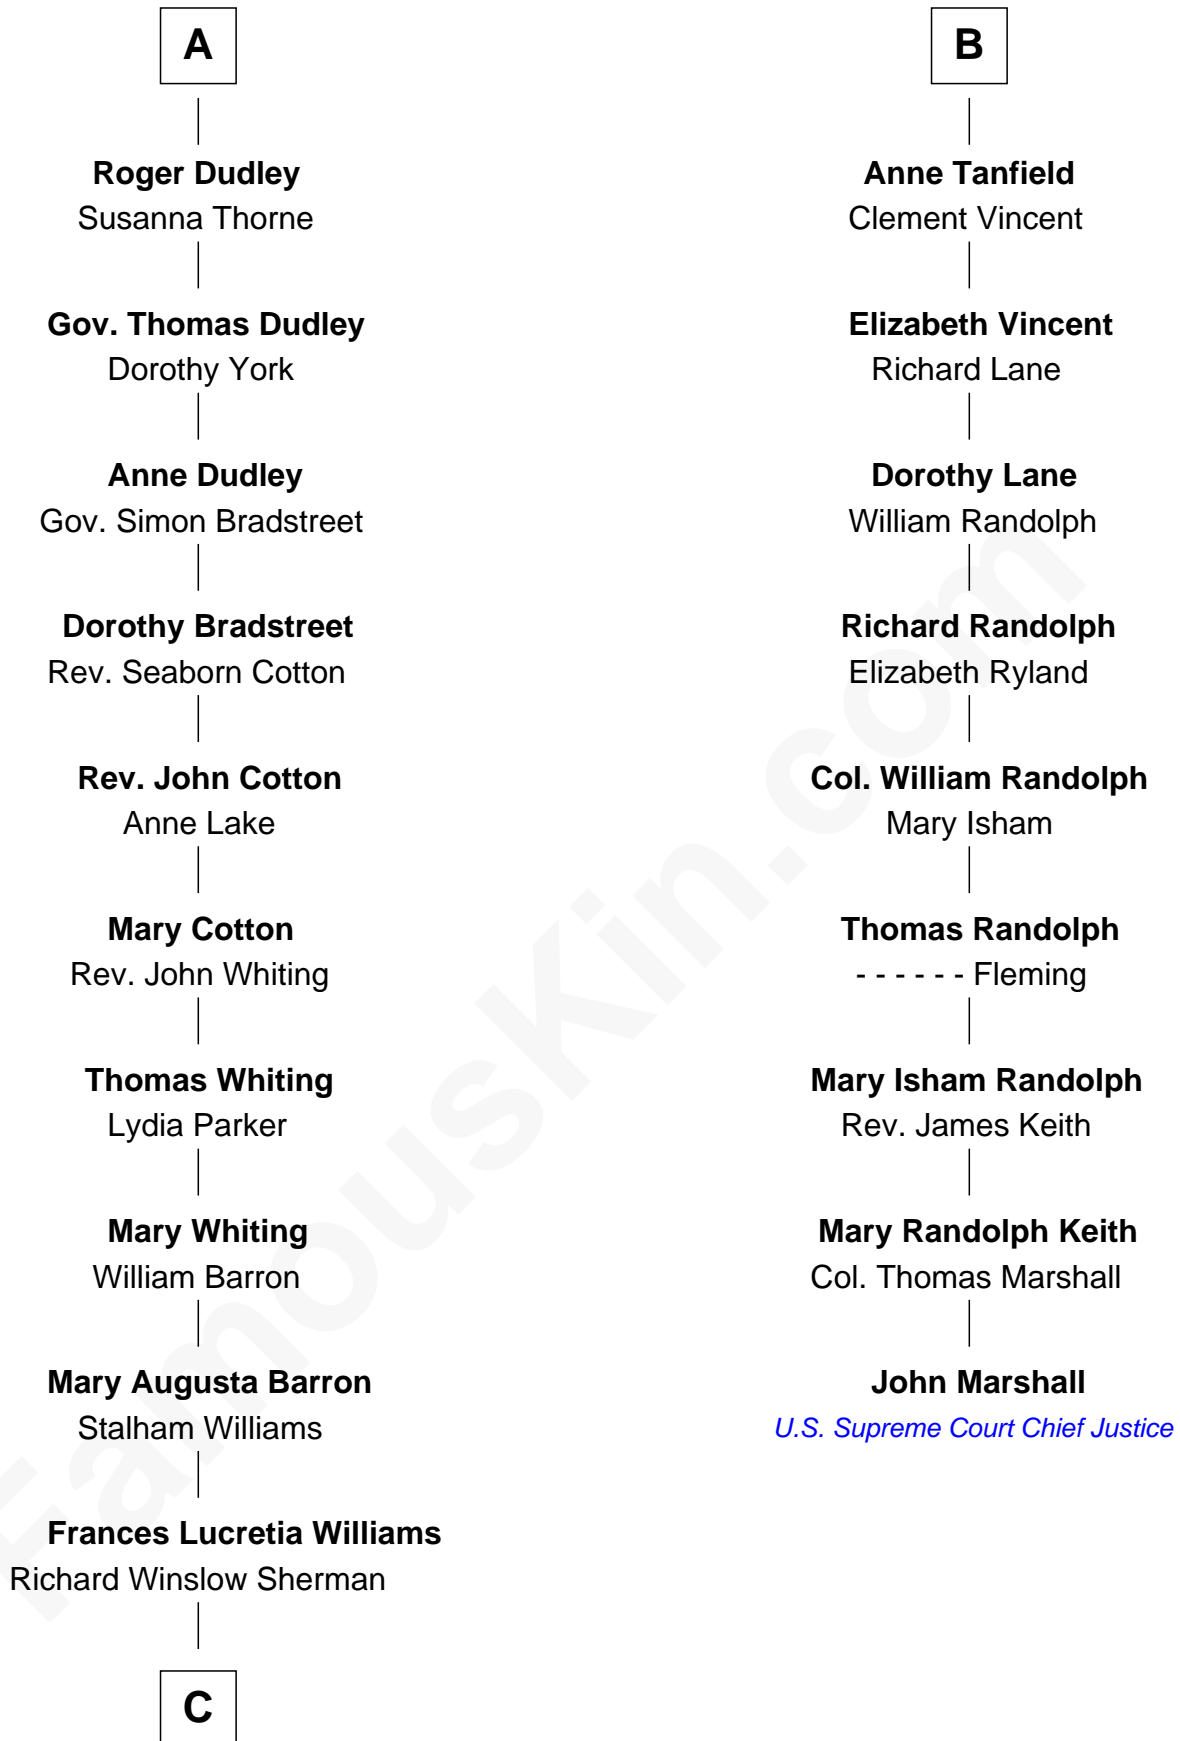

FamousKin.com Relationship Chart of

James Sherman

27th U.S. Vice-President

15th cousin 3 times removed of

John Marshall

4th Chief Justice of the U.S. Supreme Court

C

—
Mary Frances Sherman
Richard Updike Sherman

—
James Sherman
27th U.S. Vice-President

FamousKin.com