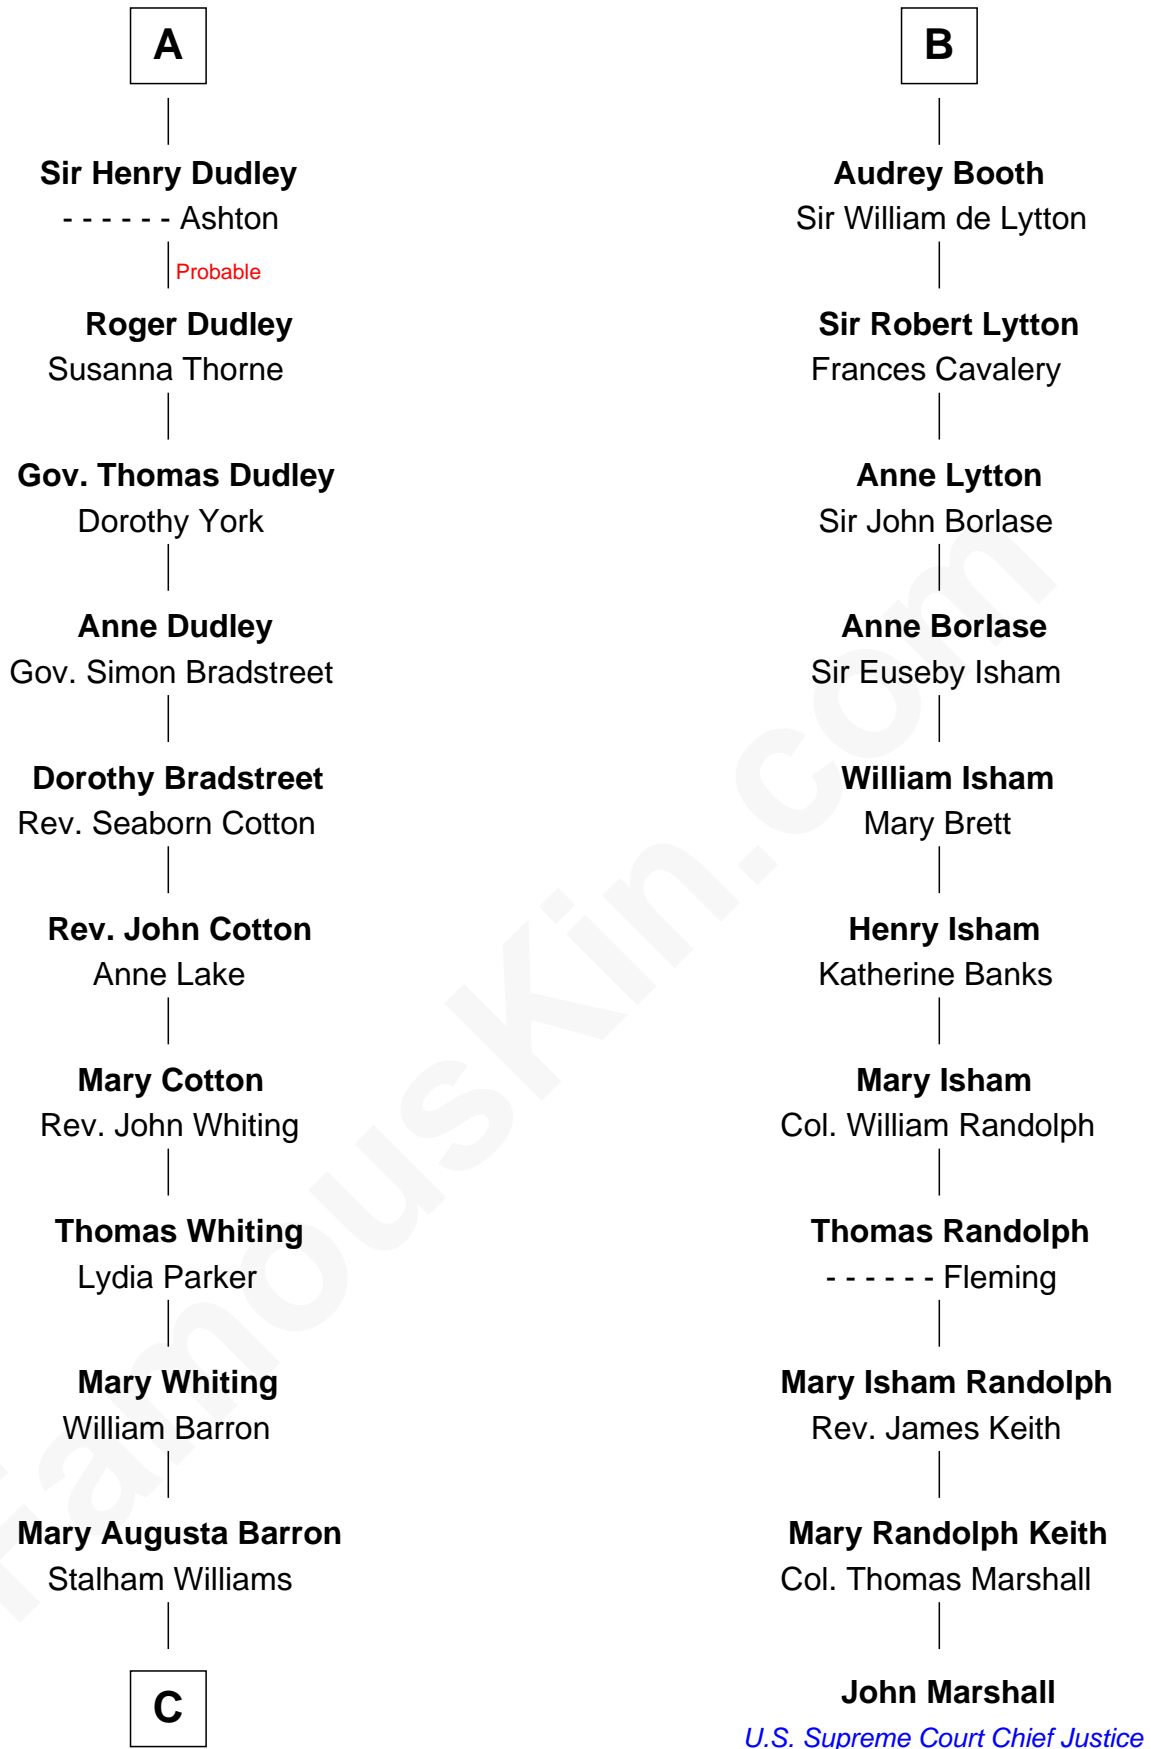

# FamousKin.com Relationship Chart of

**James Sherman**

*27th U.S. Vice-President*

17th cousin 2 times removed of

**John Marshall**

*4th Chief Justice of the U.S. Supreme Court*

**Eudo la Zouche**  
Milicent de Cantilupe

**Eve la Zouche**  
Sir Maurice de Berkeley

**Thomas de Berkeley**  
Katherine de Clyvedon

**Sir John Berkeley**  
Elizabeth Betteshorne

**Elizabeth Berkeley**  
Sir John Sutton

**Sir Edmund Sutton**  
Joyce Tiptoft

**Sir Edward Sutton**  
Cecily Willoughby

**Sir John Sutton**  
Cecily Grey

**A**

**Sir William la Zouche**  
Maud Lovel

**Milicent la Zouche**  
Sir William Deincourt

**Margaret Deincourt**  
Sir Robert de Tibetot

**Elizabeth de Tibetot**  
Sir Philip le Despencer

**Margery Despencer**  
Sir Roger Wentworth

**Margaret Wentworth**  
Sir William Hopton

**Margaret Hopton**  
Sir Philip Booth

**B**

**C**

—  
**Frances Lucretia Williams**