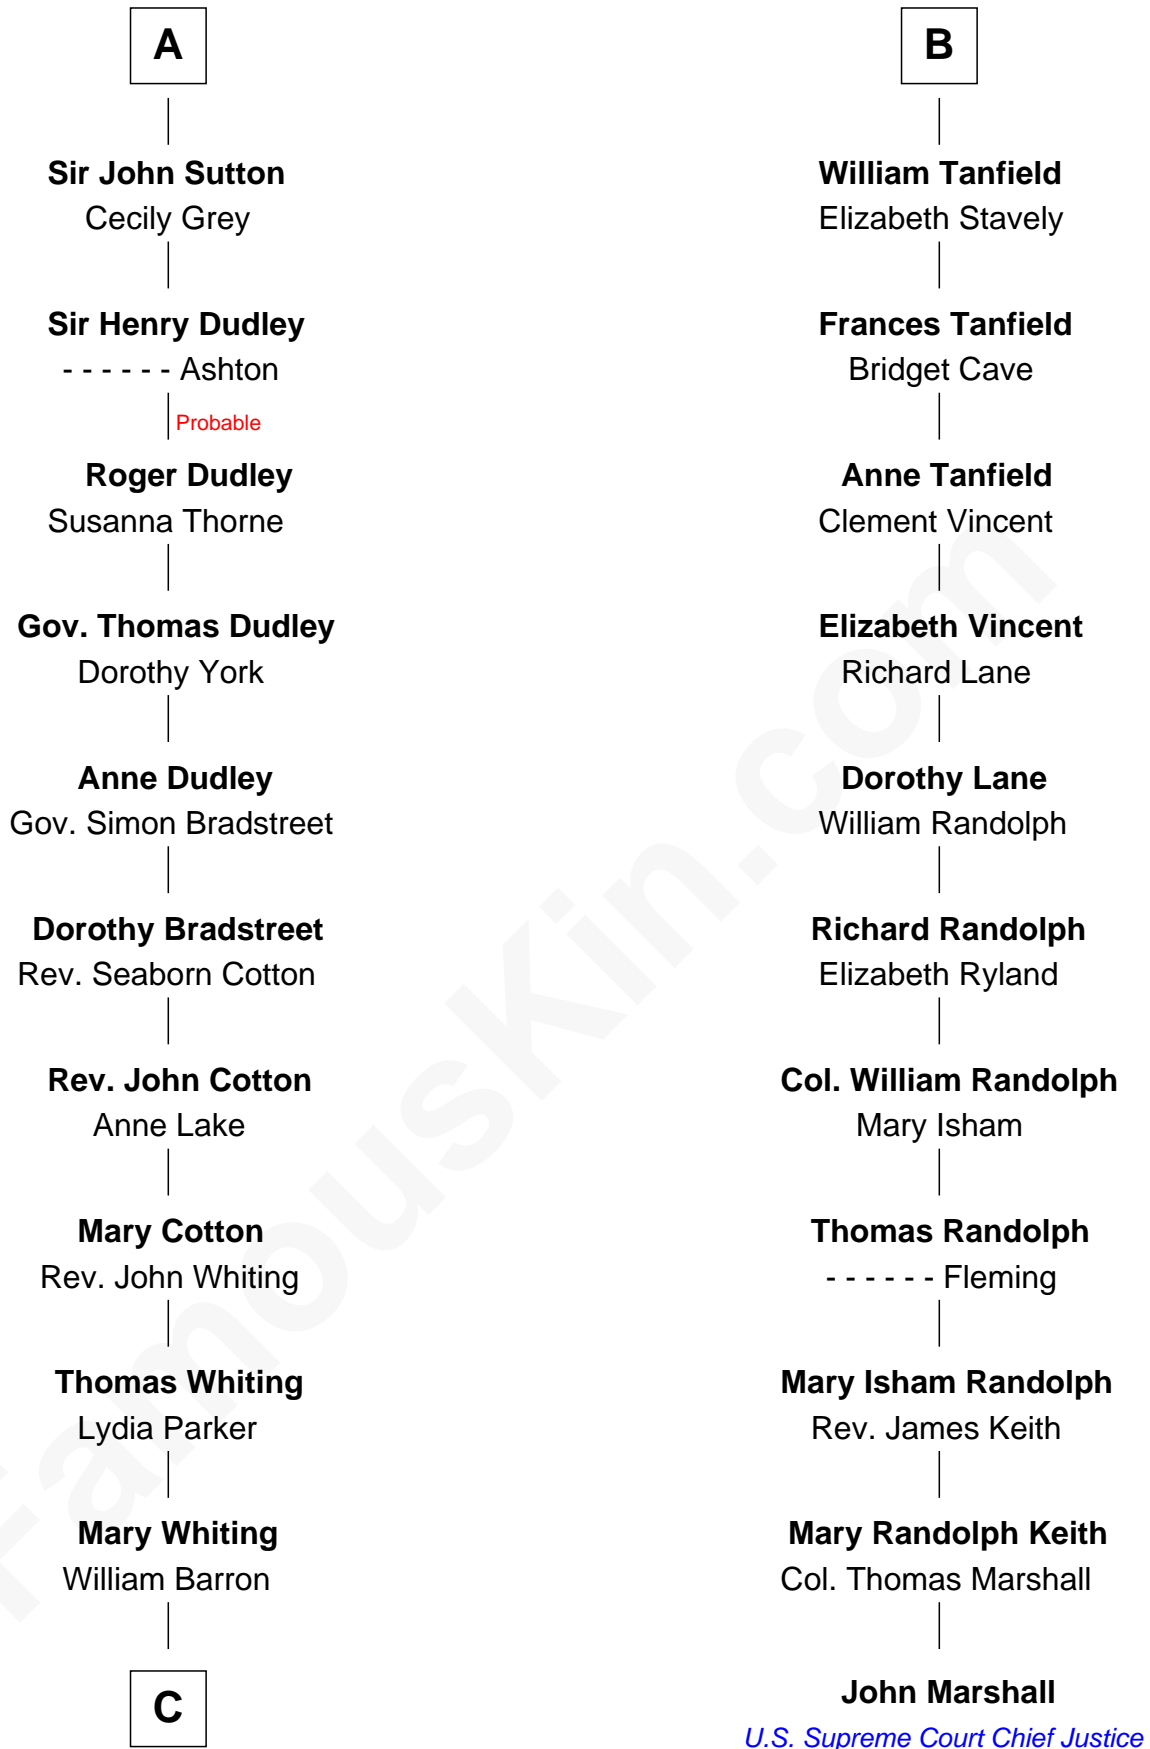

# FamousKin.com Relationship Chart of

**James Sherman**

*27th U.S. Vice-President*

17th cousin 3 times removed of

**John Marshall**

*4th Chief Justice of the U.S. Supreme Court*

**C**

—  
**Mary Augusta Barron**

Stalham Williams

—  
**Frances Lucretia Williams**

Richard Winslow Sherman

—  
**Mary Frances Sherman**

Richard Updike Sherman

—  
**James Sherman**

*27th U.S. Vice-President*

FamousKin.com