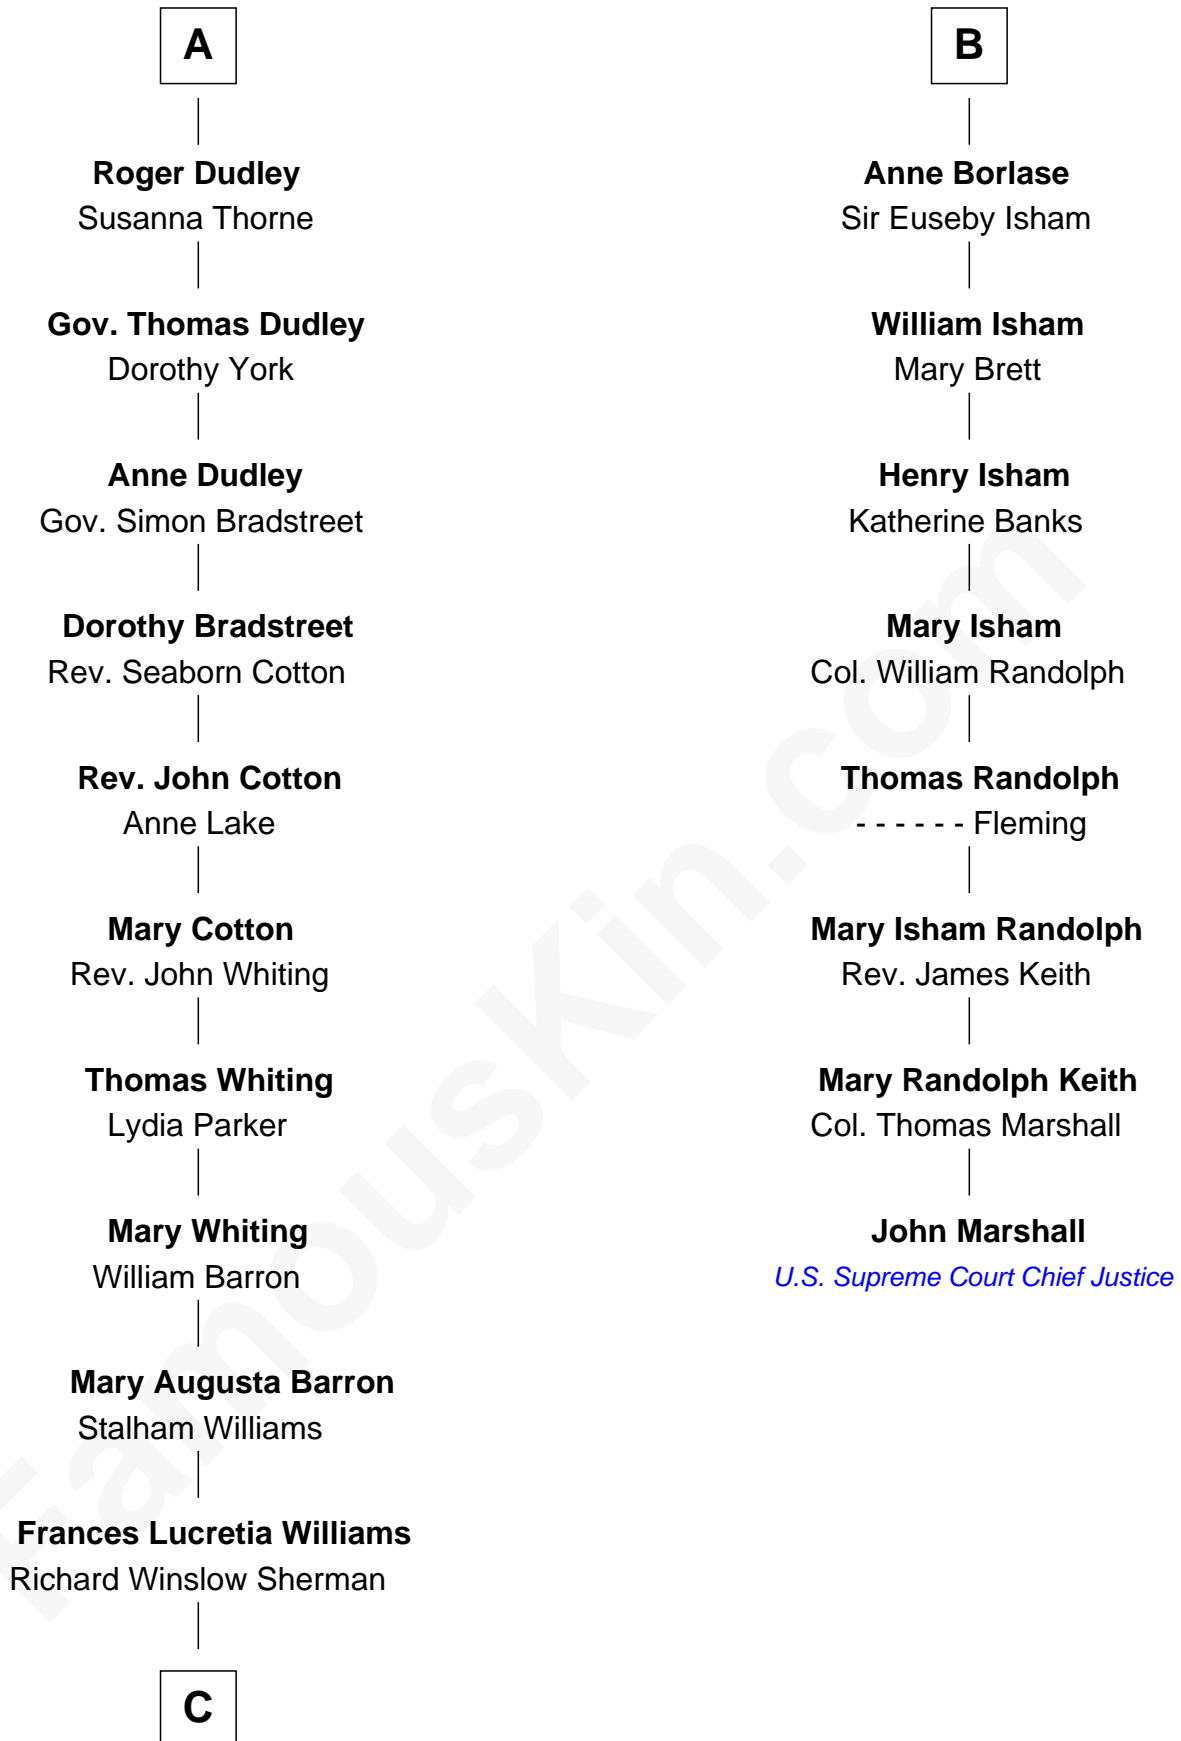

FamousKin.com Relationship Chart of

James Sherman

27th U.S. Vice-President

14th cousin 4 times removed of

John Marshall

4th Chief Justice of the U.S. Supreme Court

Sir Philip le Despencer

Elizabeth - - - - -

Sir Philip le Despencer

Elizabeth de Tibetot

Margery Despencer

Sir Roger Wentworth

Margaret Wentworth

Sir William Hopton

Margaret Hopton

Sir Philip Booth

Audrey Booth

Sir William de Lytton

Sir Robert Lytton

Frances Cavalery

Anne Lytton

Sir John Borlase

B

C

|
Mary Frances Sherman
Richard Updike Sherman

|
James Sherman
27th U.S. Vice-President

FamousKin.com