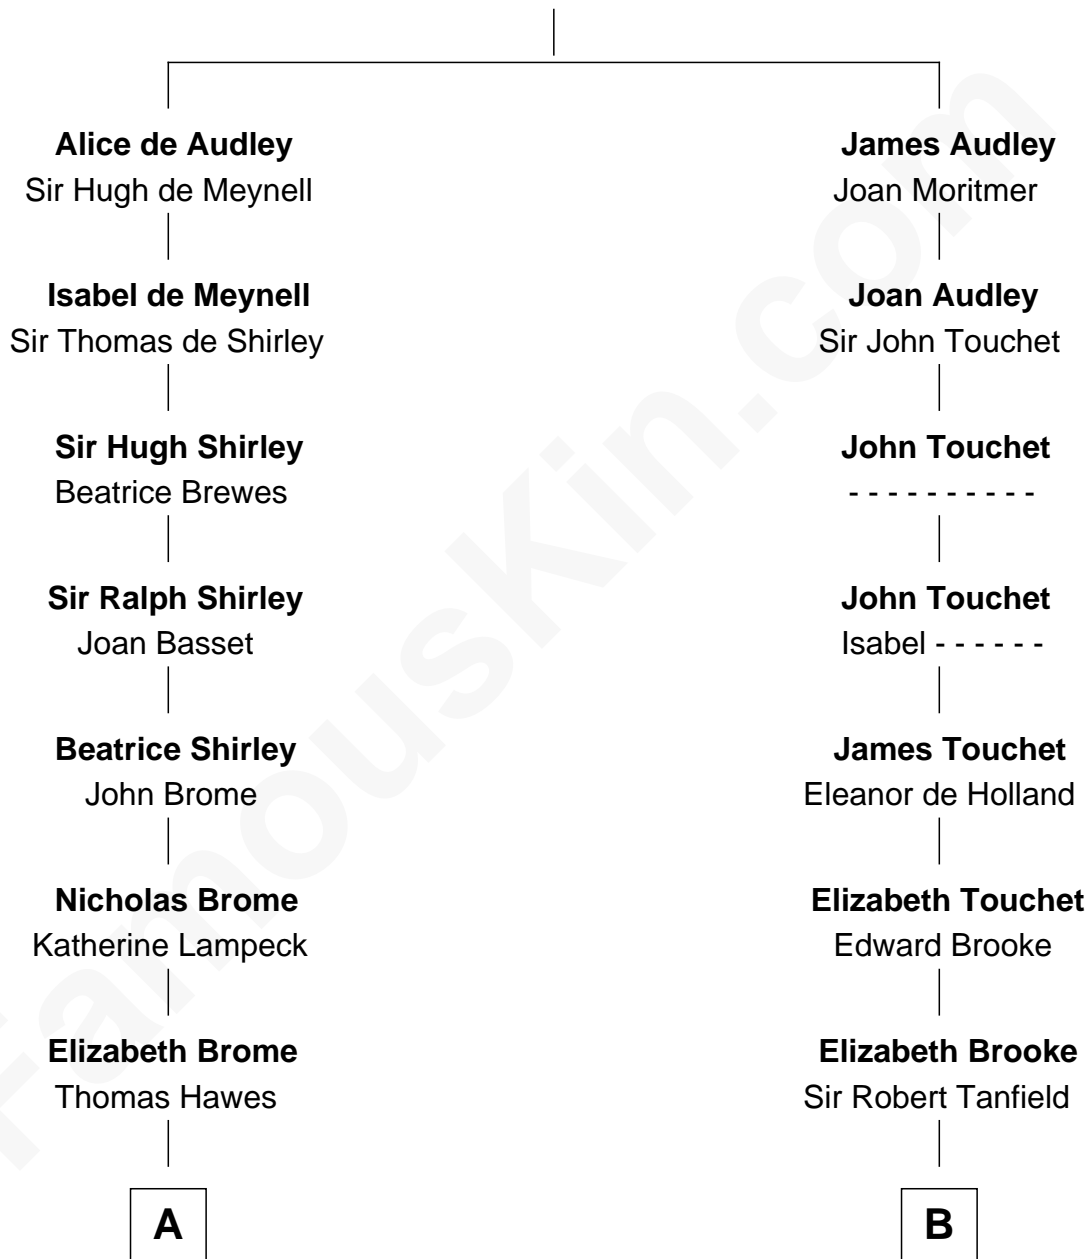

FamousKin.com Relationship Chart of

James Sherman

27th U.S. Vice-President

17th cousin 1 time removed of

John Marshall

4th Chief Justice of the U.S. Supreme Court

Sir Nicholas Audley

Joan Martin

C

Mary Randolph Keith
Col. Thomas Marshall

John Marshall
U.S. Supreme Court Chief Justice

FamousKin.com