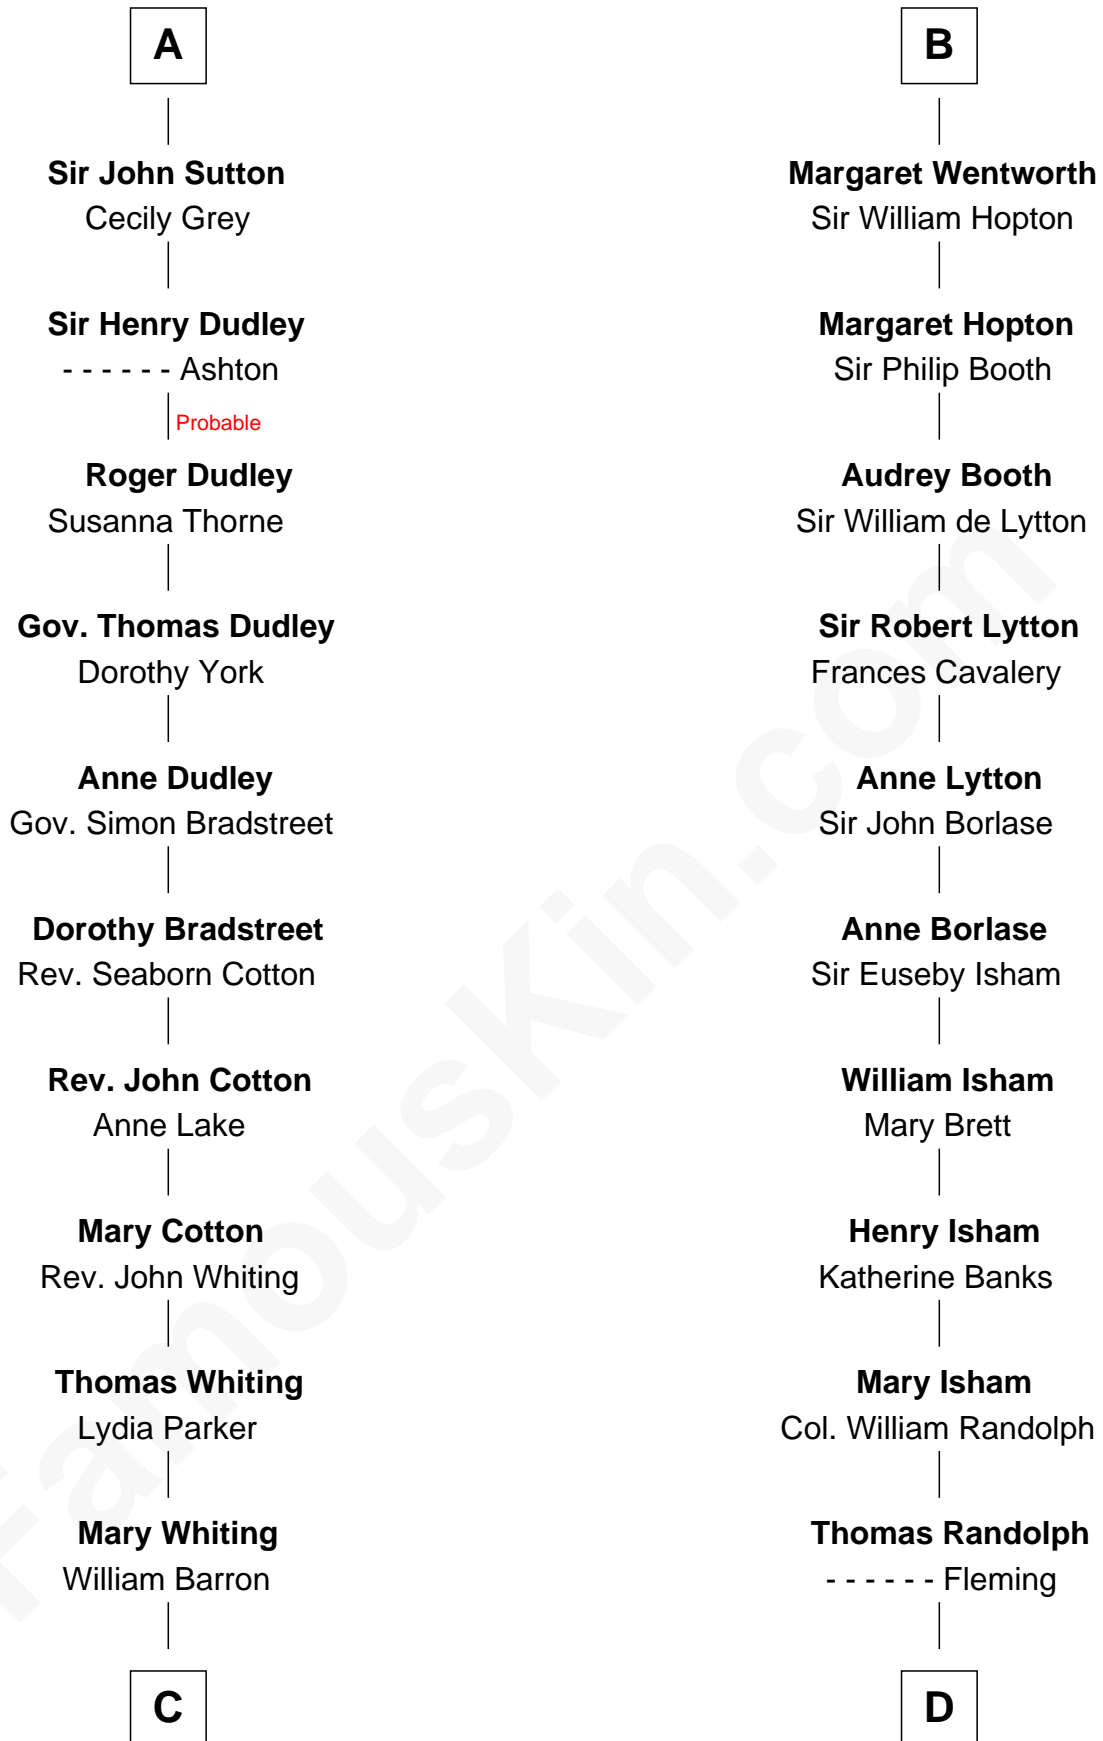

FamousKin.com Relationship Chart of

James Sherman

27th U.S. Vice-President

19th cousin 1 time removed of

John Marshall

4th Chief Justice of the U.S. Supreme Court

Sir William de Ferrers

*with wife
Margaret de Quincy*

John Deincourt

Sir John Berkeley
Elizabeth Betteshorne

Sir William Deincourt
Milicent la Zouche

Elizabeth Berkeley
Sir John Sutton

Margaret Deincourt
Sir Robert de Tibetot

Sir Edmund Sutton
Joyce Tiptoft

Elizabeth de Tibetot
Sir Philip le Despencer

Sir Edward Sutton
Cecily Willoughby

Margery Despencer
Sir Roger Wentworth

A

B

C

Mary Augusta Barron
Stalham Williams

Frances Lucretia Williams
Richard Winslow Sherman

Mary Frances Sherman
Richard Updike Sherman