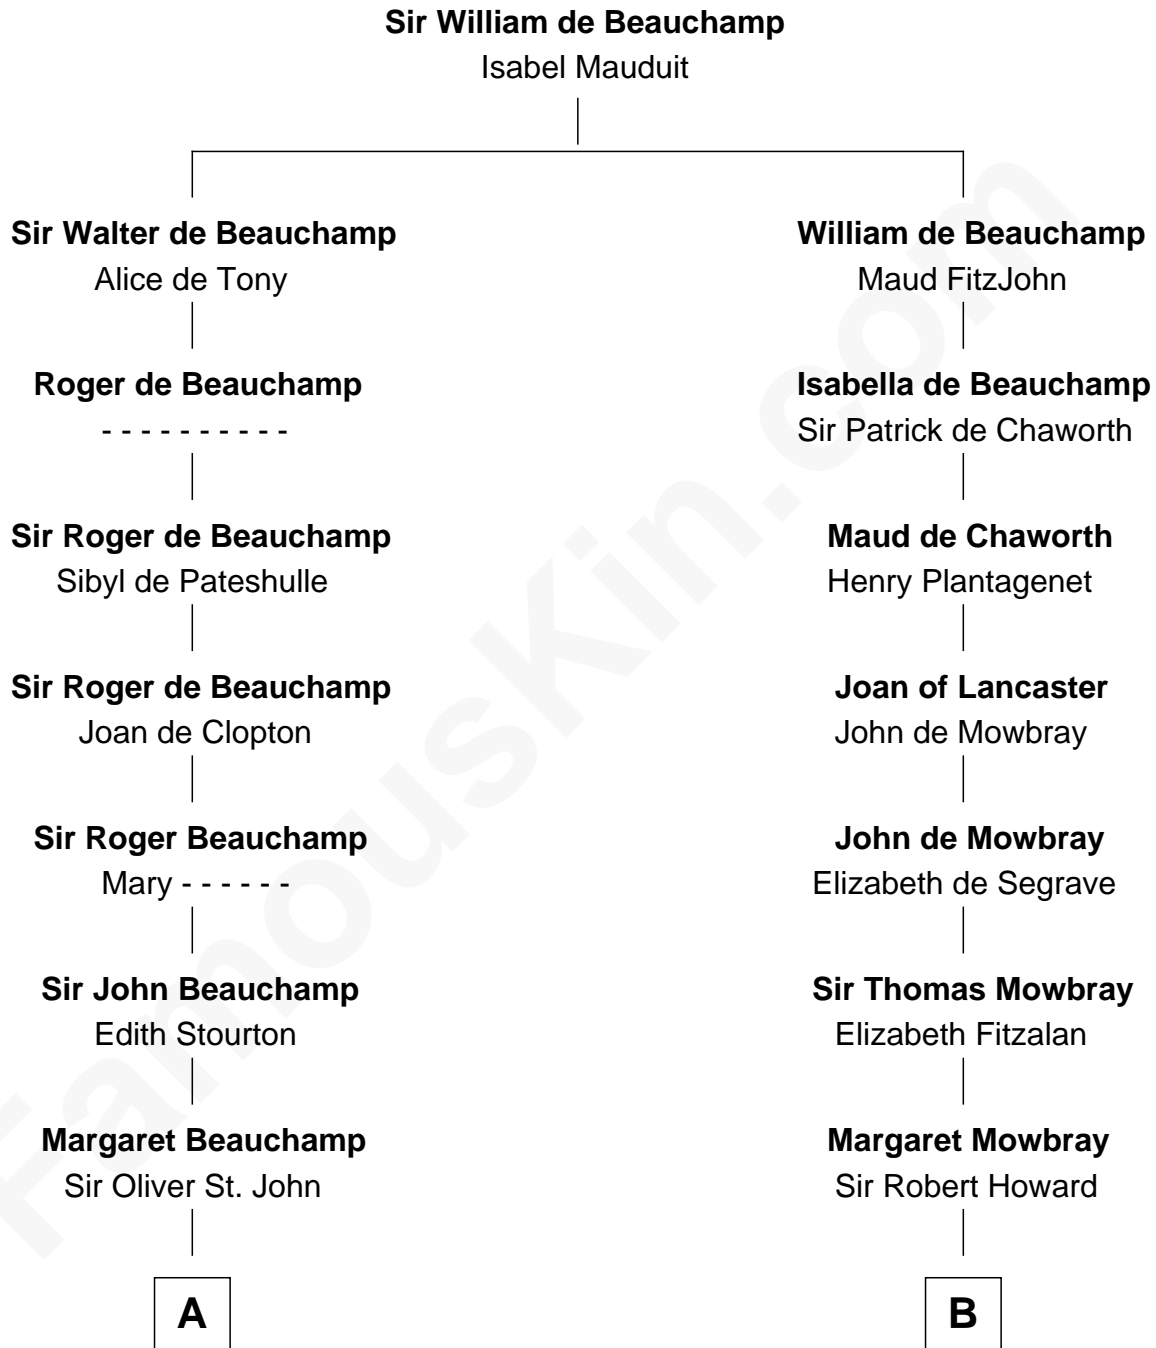

FamousKin.com Relationship Chart of

James Sherman

27th U.S. Vice-President

19th cousin 1 time removed of

John Marshall

4th Chief Justice of the U.S. Supreme Court

C

Mary Augusta Barron
Stalham Williams

Frances Lucretia Williams
Richard Winslow Sherman

Mary Frances Sherman
Richard Updike Sherman

James Sherman
27th U.S. Vice-President

D

Mary Isham Randolph
Rev. James Keith

Mary Randolph Keith
Col. Thomas Marshall