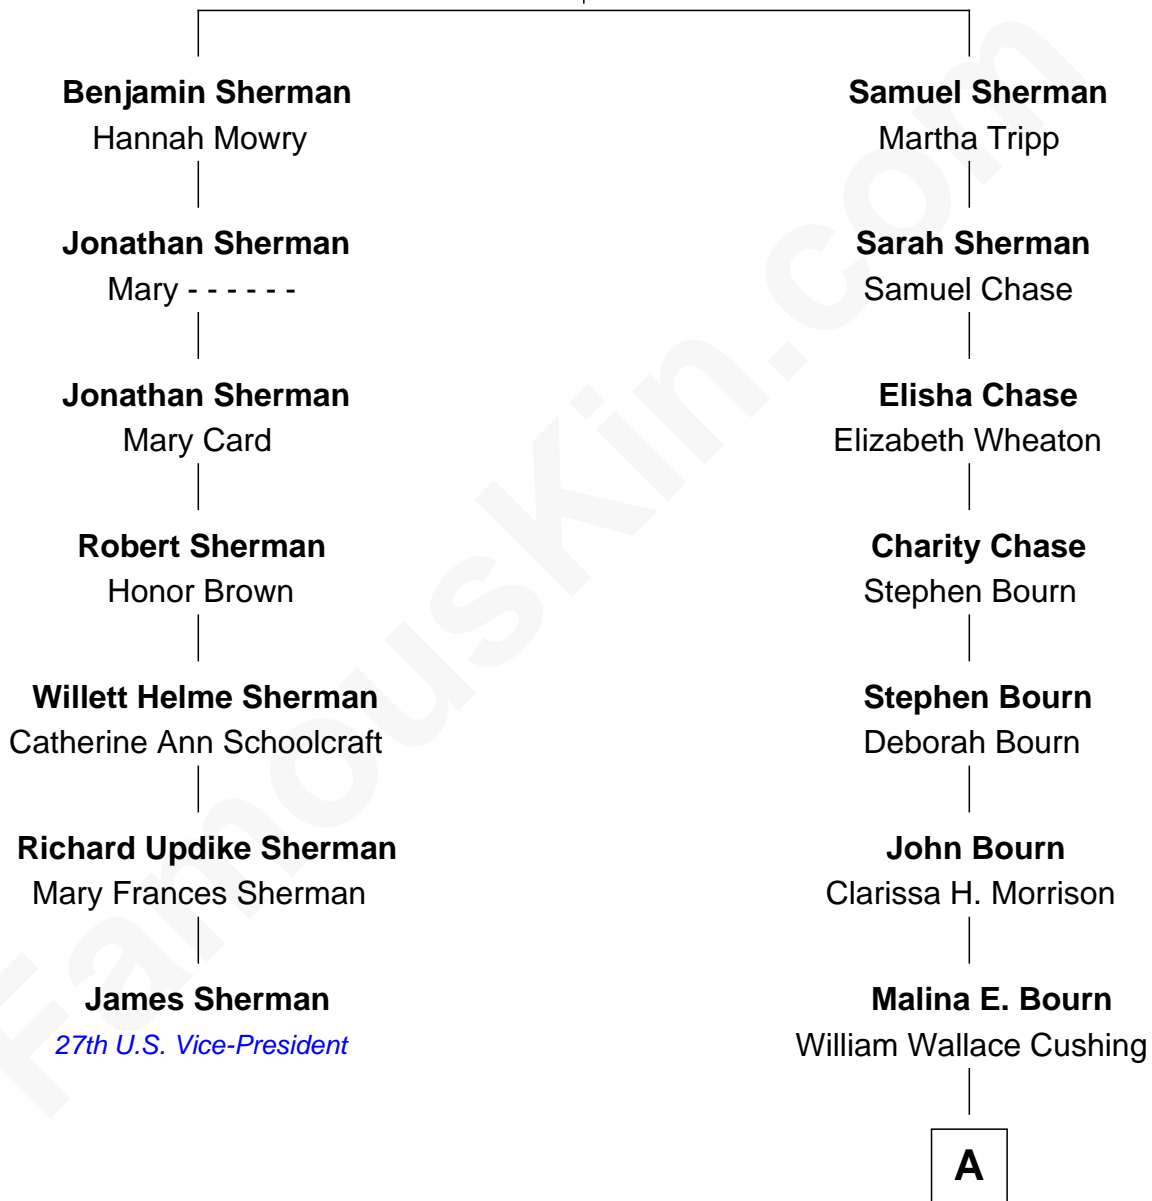

FamousKin.com Relationship Chart of

James Sherman

27th U.S. Vice-President

6th cousin 3 times removed of

Gene Roddenberry

Creator of Star Trek

Philip Sherman

Sarah Odging

A

—
Clara May Cushing
Leon E. Roddenberry

—
Eugene Edward Roddenberry
Caroline Glen Golemon

—
Gene Roddenberry
Creator of Star Trek

Gene Roddenberry photo by [NASA on the Commons](#)