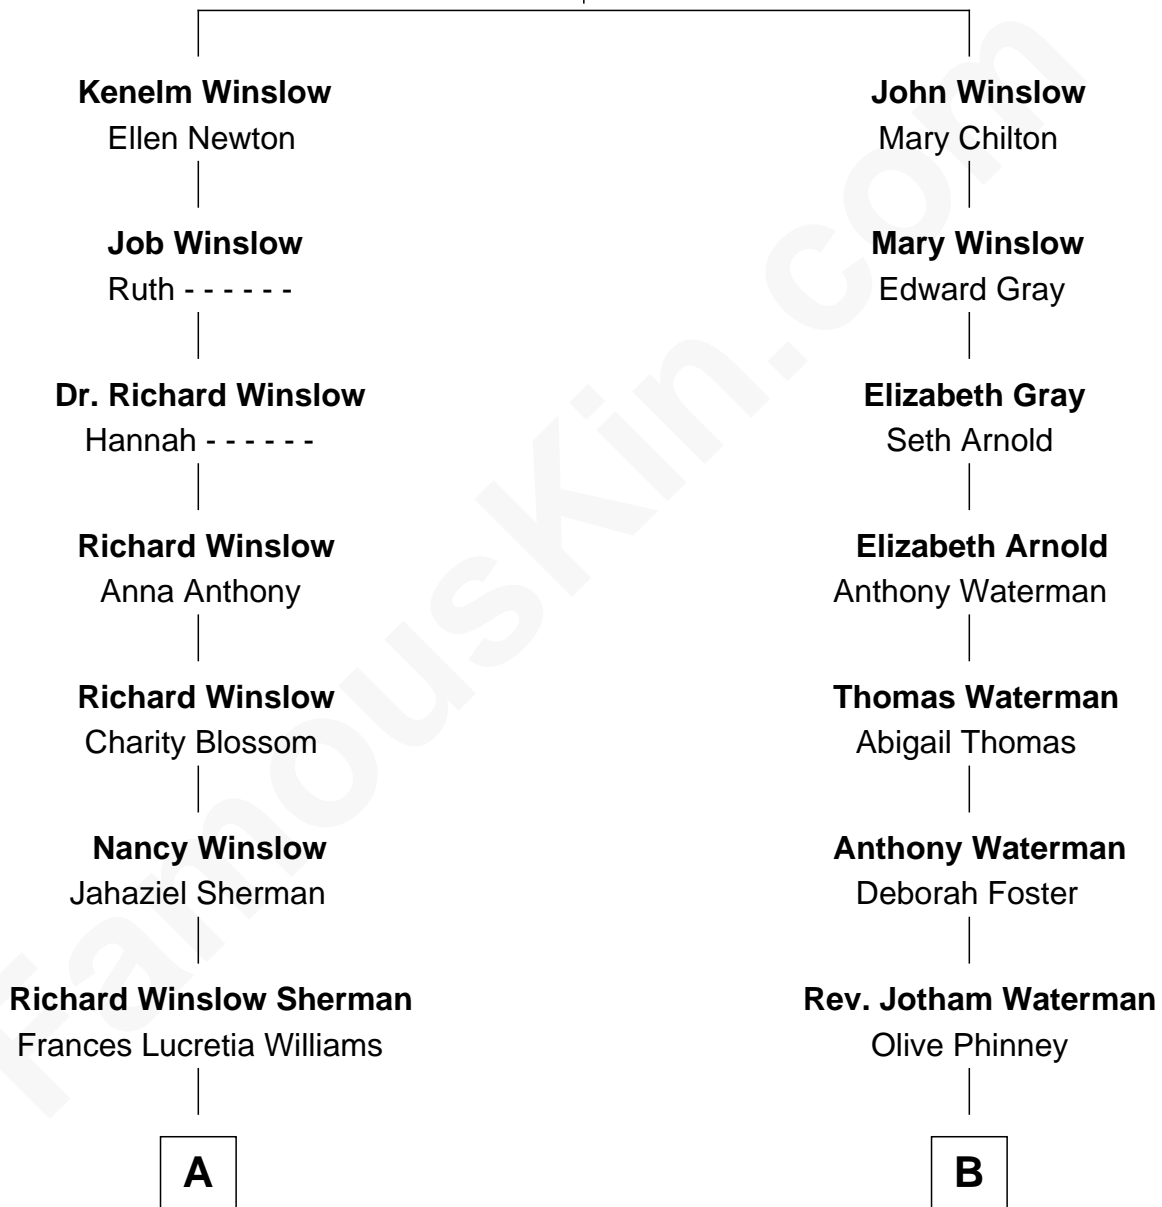

FamousKin.com Relationship Chart of

James Sherman

27th U.S. Vice-President

8th cousin 4 times removed of

Jordana Brewster

TV and Movie Actress

Edward Winslow

Magdalen Oliver

A

Mary Frances Sherman
Richard Updike Sherman

James Sherman
27th U.S. Vice-President

B

Lucy Anne Waterman
Sylvanus S. Besse

Lyman Waterman Besse
Henrietta Louisa Seger

Florence Foster Besse
Kingman Brewster

Kingman Brewster
Mary Louise Phillips

Alden Brewster
Maria João Leão de Sousa

Jordana Brewster
TV and Movie Actress