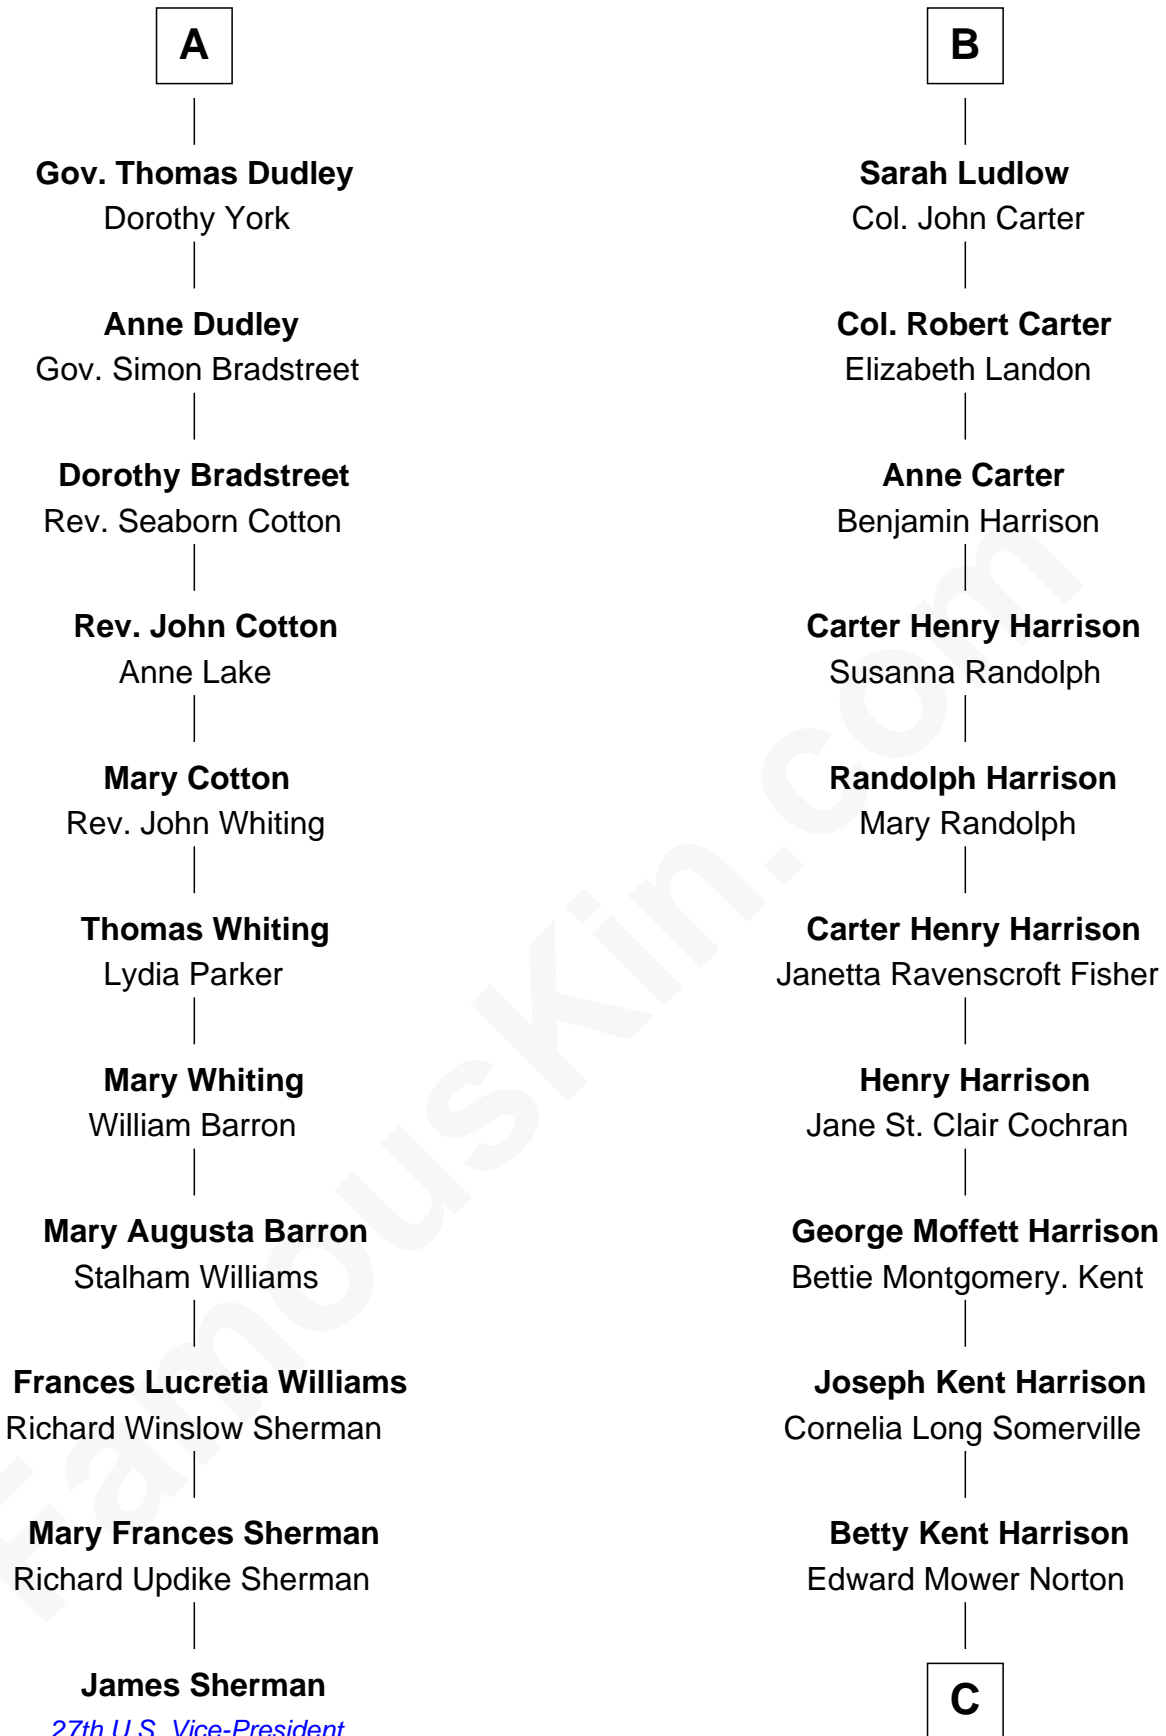

# FamousKin.com Relationship Chart of

**James Sherman**

*27th U.S. Vice-President*

17th cousin 1 time removed of

**Edward Norton**

*Movie Actor*

**Sir Walter Blount**

Sancha de Ayala

**Sir Thomas Blount**

Margaret de Gresley

**Sir Walter Blount**

Helena Byron

**Sir William Blount**

Margaret Echyngham

**Elizabeth Blount**

Sir Andrews de Windsor

**Edith Windsor**

George Ludlow

**Thomas Ludlow**

Jane Pyle

**Gabriel Ludlow**

Phillis -----

**B**

**C**

**Edward Mower Norton**

Lydia Robinson Rouse

**Edward Norton**

*Movie Actor*

FamousKin.com