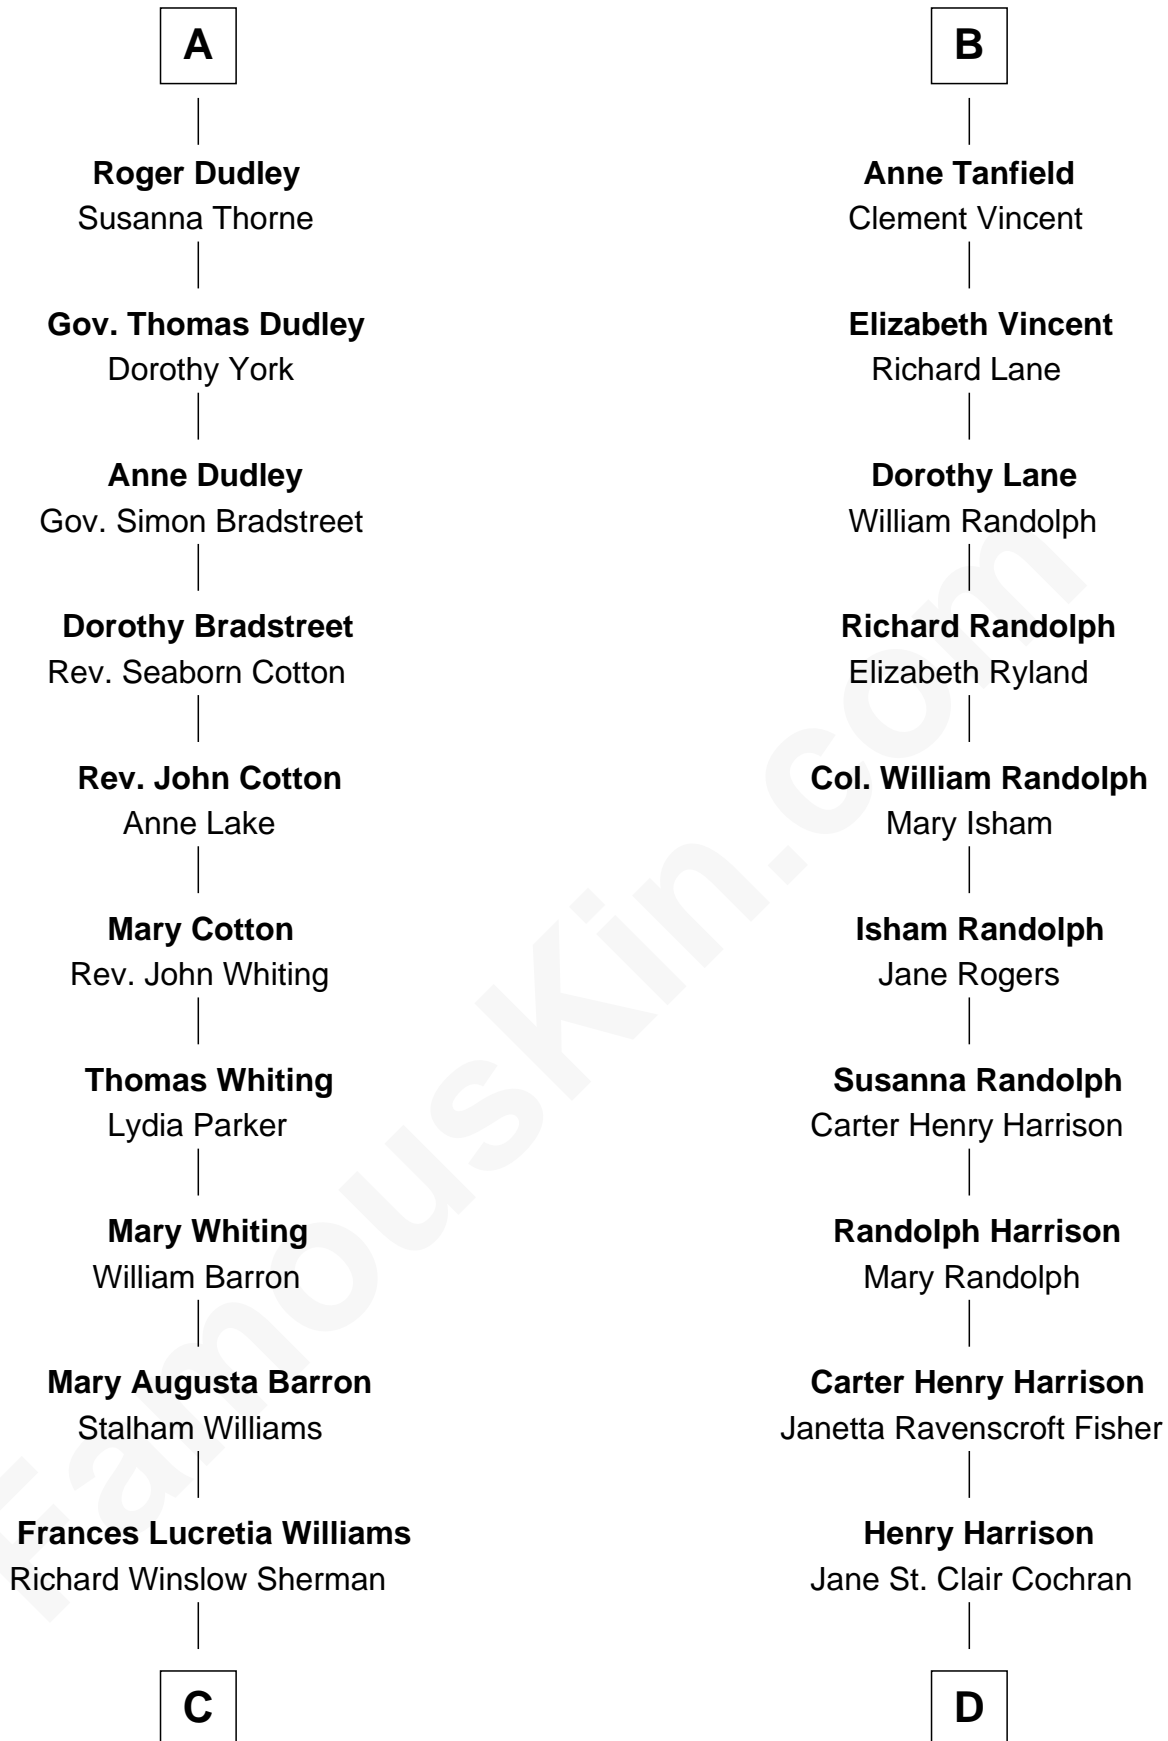

# FamousKin.com Relationship Chart of

**James Sherman**

*27th U.S. Vice-President*

18th cousin 3 times removed of

**Edward Norton**

*Movie Actor*

**Richard Fitzalan**  
Eleanor Plantagenet

**Alice Fitzalan**  
Sir Thomas de Holand

**Eleanor Holand**  
Edward Cherleton

**Joyce Cherleton**  
Sir John Tiptoft

**Joyce Tiptoft**  
Sir Edmund Sutton

**Sir Edward Sutton**  
Cecily Willoughby

**Sir John Sutton**  
Cecily Grey

**Sir Henry Dudley**  
----- Ashton

Probable

**A**

**Sir Richard Fitzalan**  
Elizabeth de Bohun

**Elizabeth Fitzalan**  
Sir Thomas Mowbray

**Margaret Mowbray**  
Sir Robert Howard

**Katherine Howard**  
Sir Edward Neville

**Catherine Neville**  
Robert Tanfield

**William Tanfield**  
Elizabeth Stavelly

**Frances Tanfield**  
Bridget Cave

**B**

**C**

**Mary Frances Sherman**  
Richard Updike Sherman

**James Sherman**  
*27th U.S. Vice-President*

**D**

**George Moffett Harrison**  
Bettie Montgomery. Kent