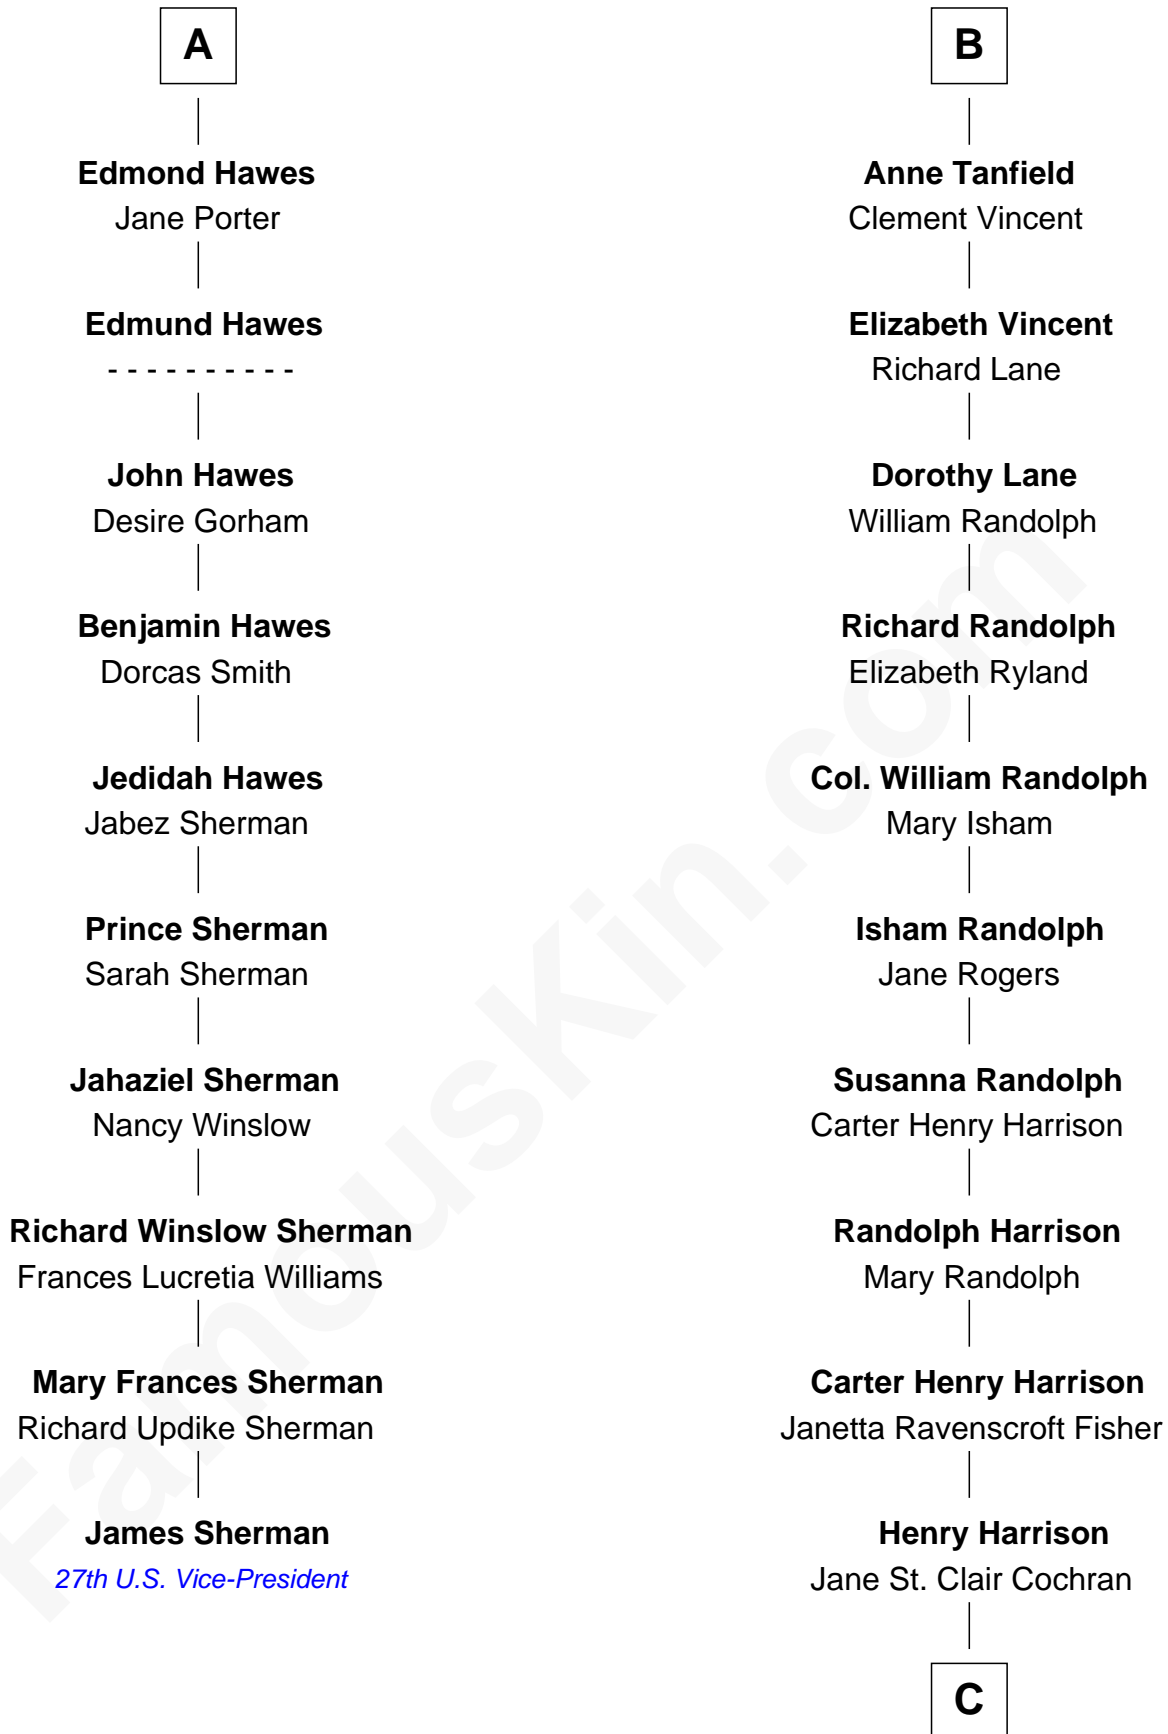

# FamousKin.com Relationship Chart of

**James Sherman**

*27th U.S. Vice-President*

16th cousin 5 times removed of

**Edward Norton**

*Movie Actor*

**Sir John Howard**

Alice de Bois

**Joan Howard**  
Sir Peter de Brewes

**Beatrice Brewes**  
Sir Hugh Shirley

**Sir Ralph Shirley**  
Joan Basset

**Beatrice Shirley**  
John Brome

**Nicholas Brome**  
Katherine Lampeck

**Elizabeth Brome**  
Thomas Hawes

**William Hawes**  
Ursula Colles

**A**

**Sir Robert Howard**  
Margaret de Scales

**Sir John Howard**  
Alice Tendring

**Sir Robert Howard**  
Margaret Mowbray

**Katherine Howard**  
Sir Edward Neville

**Catherine Neville**  
Robert Tanfield

**William Tanfield**  
Elizabeth Stavely

**Frances Tanfield**  
Bridget Cave

**B**

**C**

**George Moffett Harrison**  
Bettie Montgomery. Kent

**Joseph Kent Harrison**  
Cornelia Long Somerville

**Betty Kent Harrison**  
Edward Mower Norton