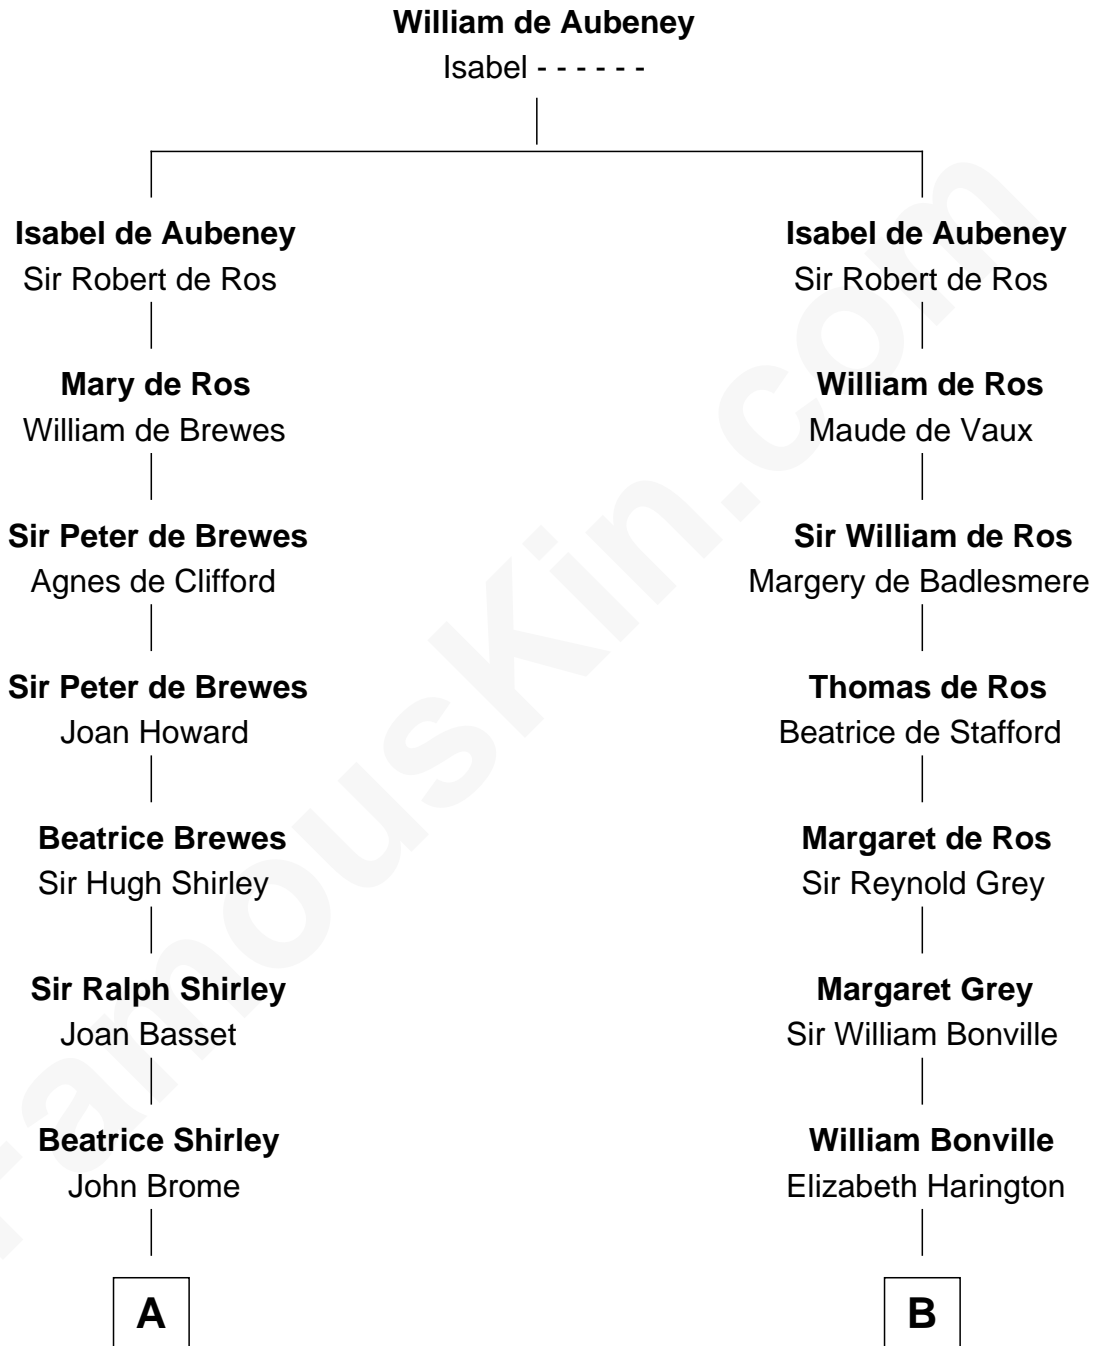

# FamousKin.com Relationship Chart of

**James Sherman**

*27th U.S. Vice-President*

19th cousin 1 time removed of

**Oliver Wendell Holmes, Jr.**

*U.S. Supreme Court Justice*

**C**

**Richard Winslow Sherman**  
Frances Lucretia Williams

**Mary Frances Sherman**  
Richard Updike Sherman

**James Sherman**  
*27th U.S. Vice-President*

**D**

**Oliver Wendell**  
Mary Jackson

**Sarah Wendell**  
Rev. Abiel Holmes

**Oliver Wendell Holmes**  
Amelia Lee Jackson

**Oliver Wendell Holmes, Jr.**  
*U.S. Supreme Court Justice*