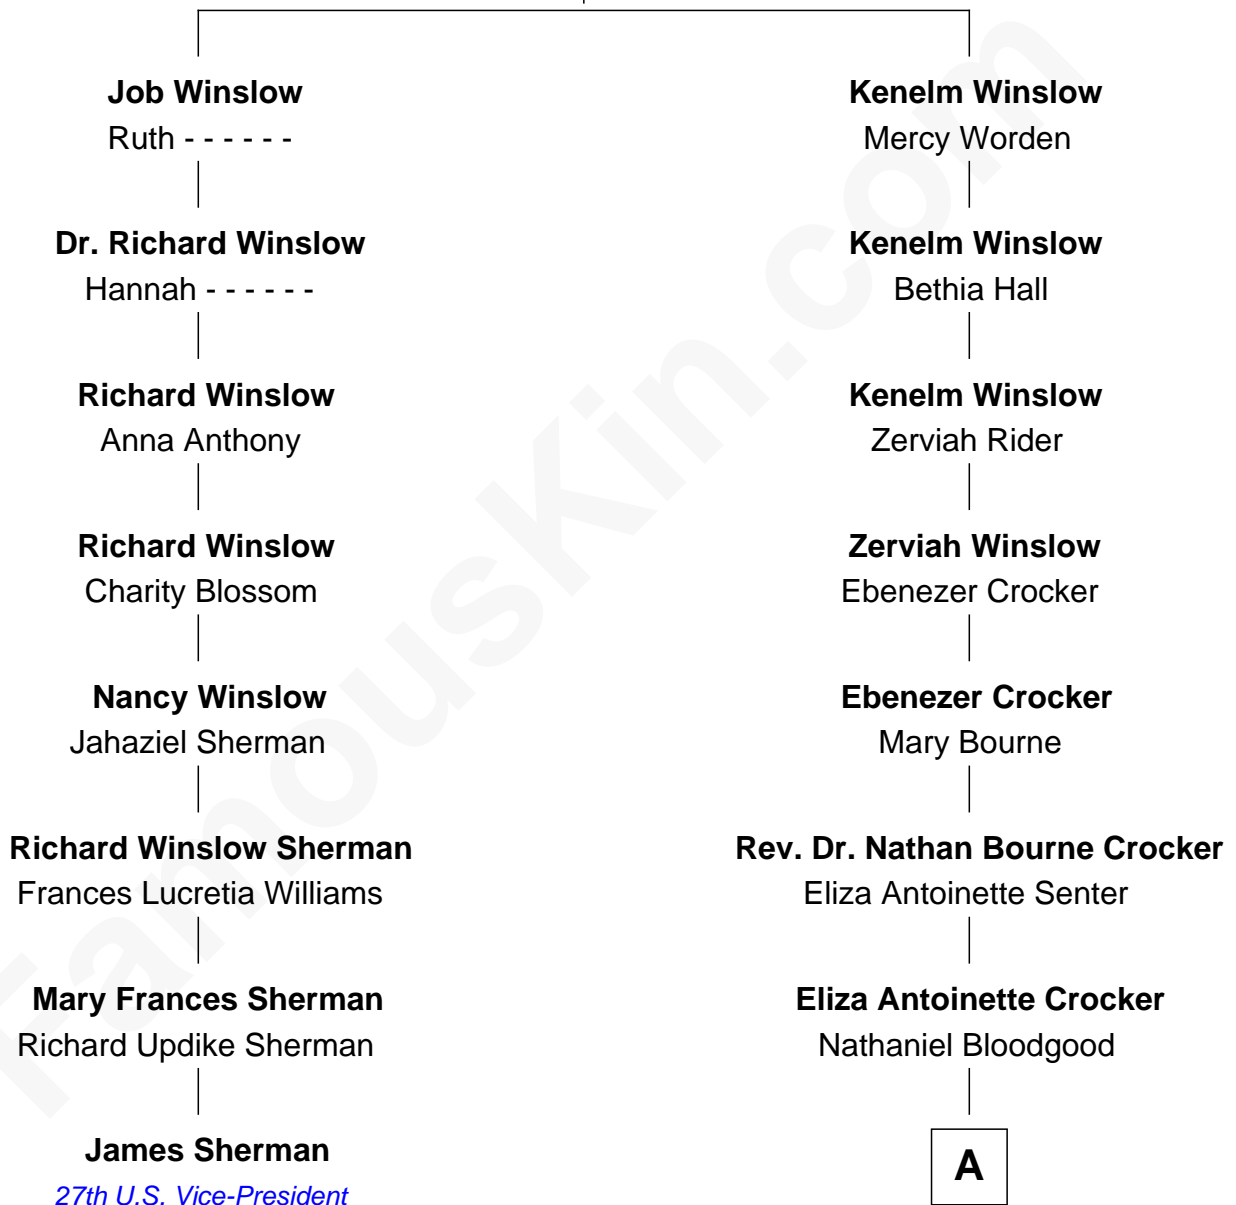

# FamousKin.com Relationship Chart of

**James Sherman**

*27th U.S. Vice-President*

7th cousin 3 times removed of

**Endicott Peabody**

*62nd Governor of Massachusetts*

**Kenelm Winslow**

Ellen Newton

**A**

—  
**Helen Bloodgood**

Francis Peabody

—  
**Fannie Peabody**

Rev. Dr. Endicott Peabody

—  
**Rt. Rev. Malcolm Endicott Peabody**

Mary Elizabeth Parkman

—  
**Endicott Peabody**

*62nd Governor of Massachusetts*