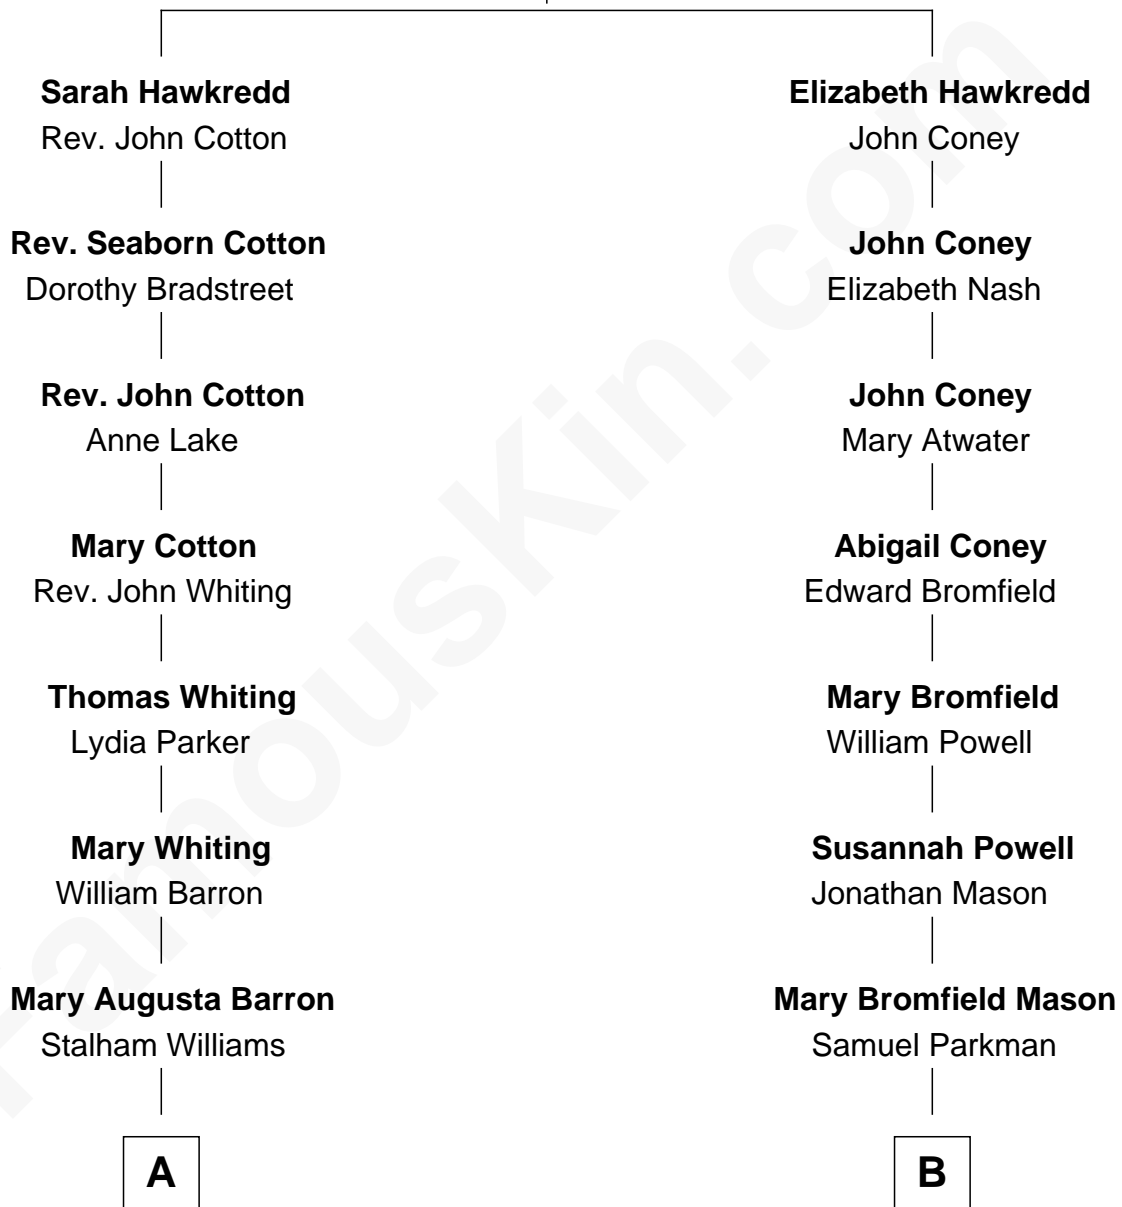

FamousKin.com Relationship Chart of

James Sherman

27th U.S. Vice-President

9th cousin 1 time removed of

Endicott Peabody

62nd Governor of Massachusetts

Anthony Hawkredd

Isabel Dowse

A

Frances Lucretia Williams
Richard Winslow Sherman

Mary Frances Sherman
Richard Updike Sherman

James Sherman
27th U.S. Vice-President

B

Dr. Samuel Parkman
Mary Eliot Dwight

Henry Parkman
Mary Frances Parker