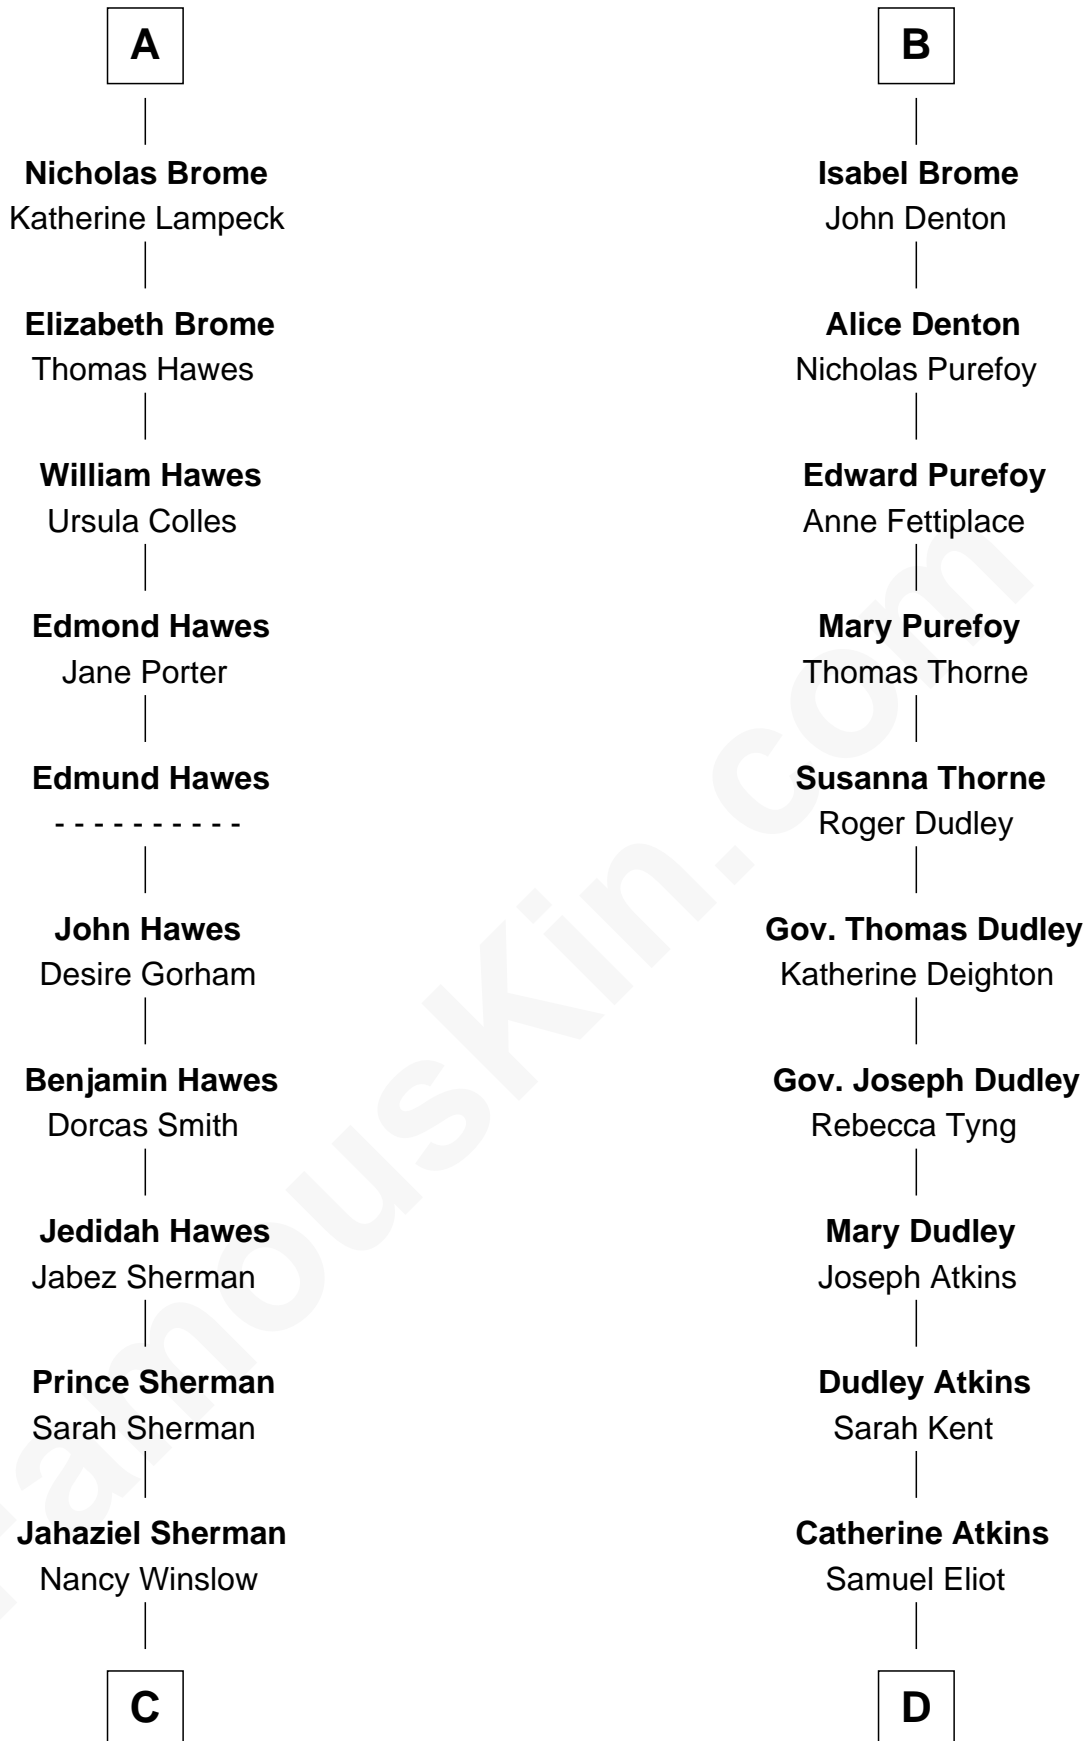

# FamousKin.com Relationship Chart of

**James Sherman**

*27th U.S. Vice-President*

19th cousin 2 times removed of

**Endicott Peabody**

*62nd Governor of Massachusetts*

Richard Plantagenet

**C**

**Richard Winslow Sherman**  
Frances Lucretia Williams

**Mary Frances Sherman**  
Richard Updike Sherman

**James Sherman**  
*27th U.S. Vice-President*

**D**

**Mary Harrison Eliot**  
Edmund Dwight

**Mary Eliot Dwight**  
Dr. Samuel Parkman