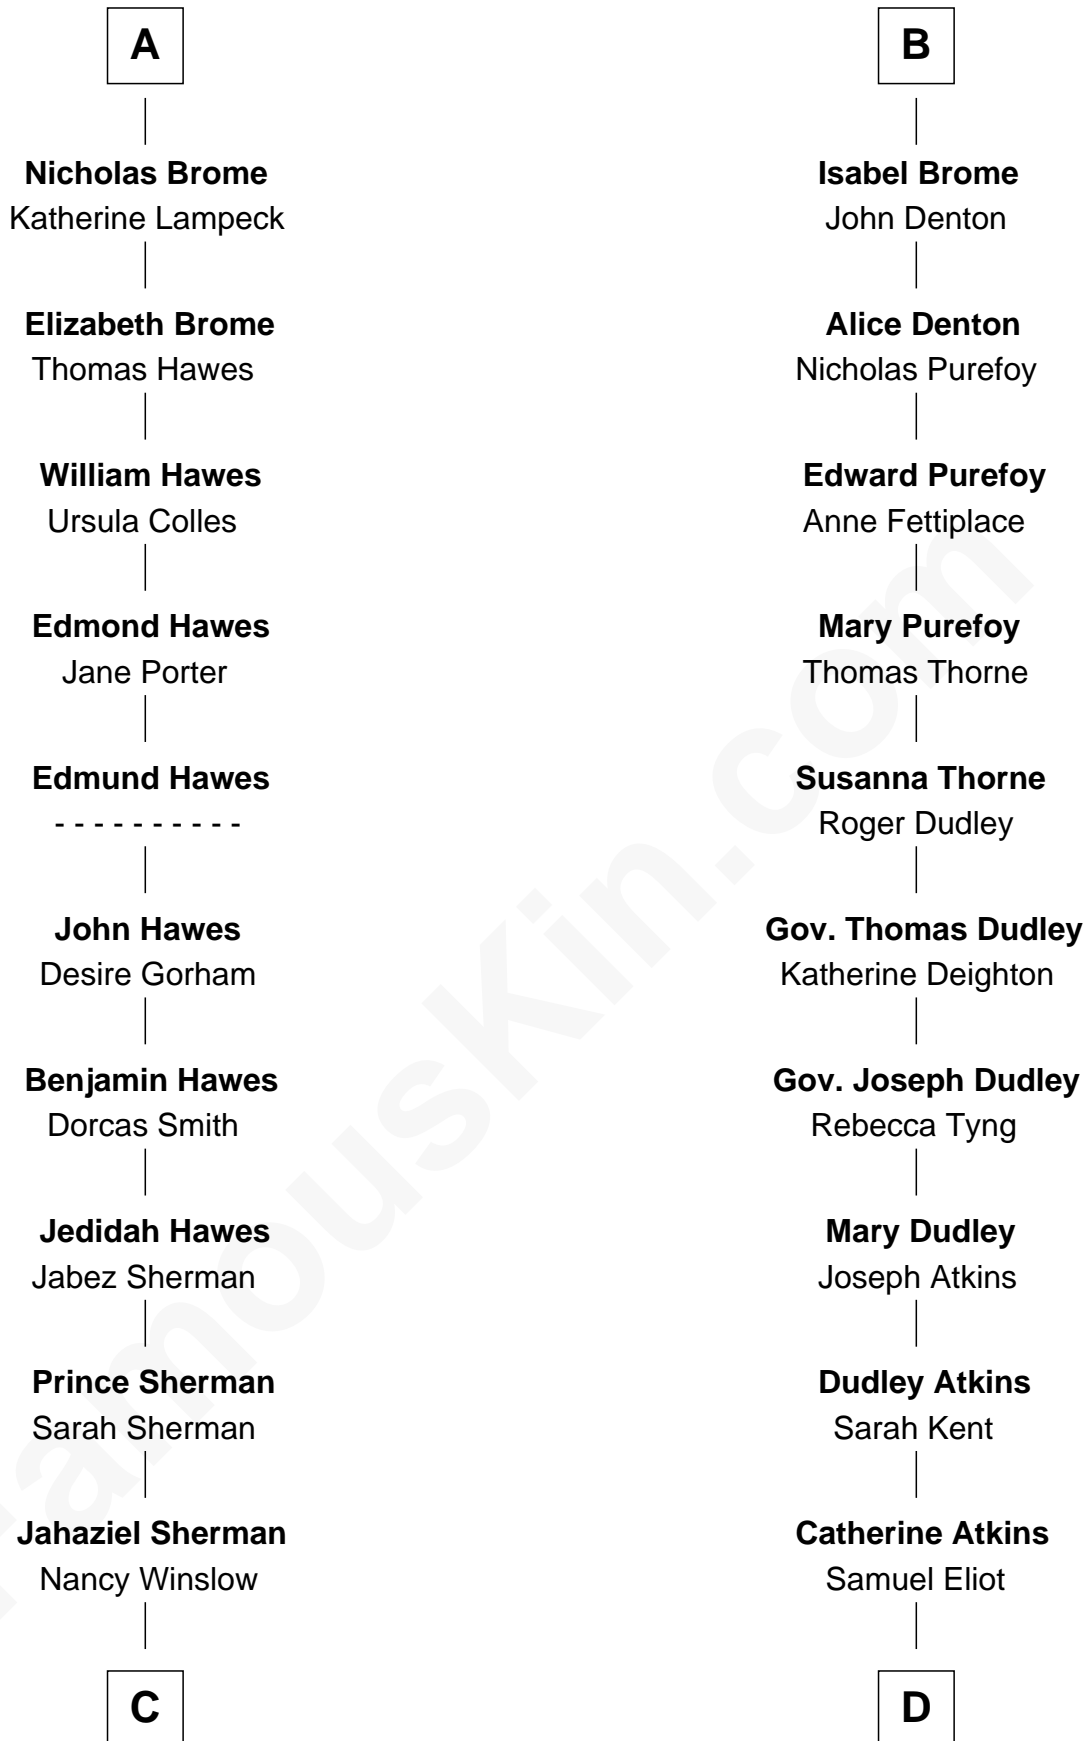

FamousKin.com Relationship Chart of

James Sherman

27th U.S. Vice-President

19th cousin 2 times removed of

Endicott Peabody

62nd Governor of Massachusetts

Sir John Giffard

Maud de Clifford

Katherine Giffard
Sir Nicholas de Audley

Sir Nicholas Audley
Joan Martin

Alice de Audley
Sir Hugh de Meynell

Isabel de Meynell
Sir Thomas de Shirley

Sir Hugh Shirley
Beatrice Brewes

Sir Ralph Shirley
Joan Basset

Beatrice Shirley
John Brome

A

Katherine Giffard
Sir Nicholas de Audley

Sir Nicholas Audley
Joan Martin

Alice de Audley
Sir Hugh de Meynell

Isabel de Meynell
Sir Thomas de Shirley

Sir Hugh Shirley
Beatrice Brewes

Sir Ralph Shirley
Joan Basset

Beatrice Shirley
John Brome

B

C

Richard Winslow Sherman
Frances Lucretia Williams

Mary Frances Sherman
Richard Updike Sherman

James Sherman
27th U.S. Vice-President

D