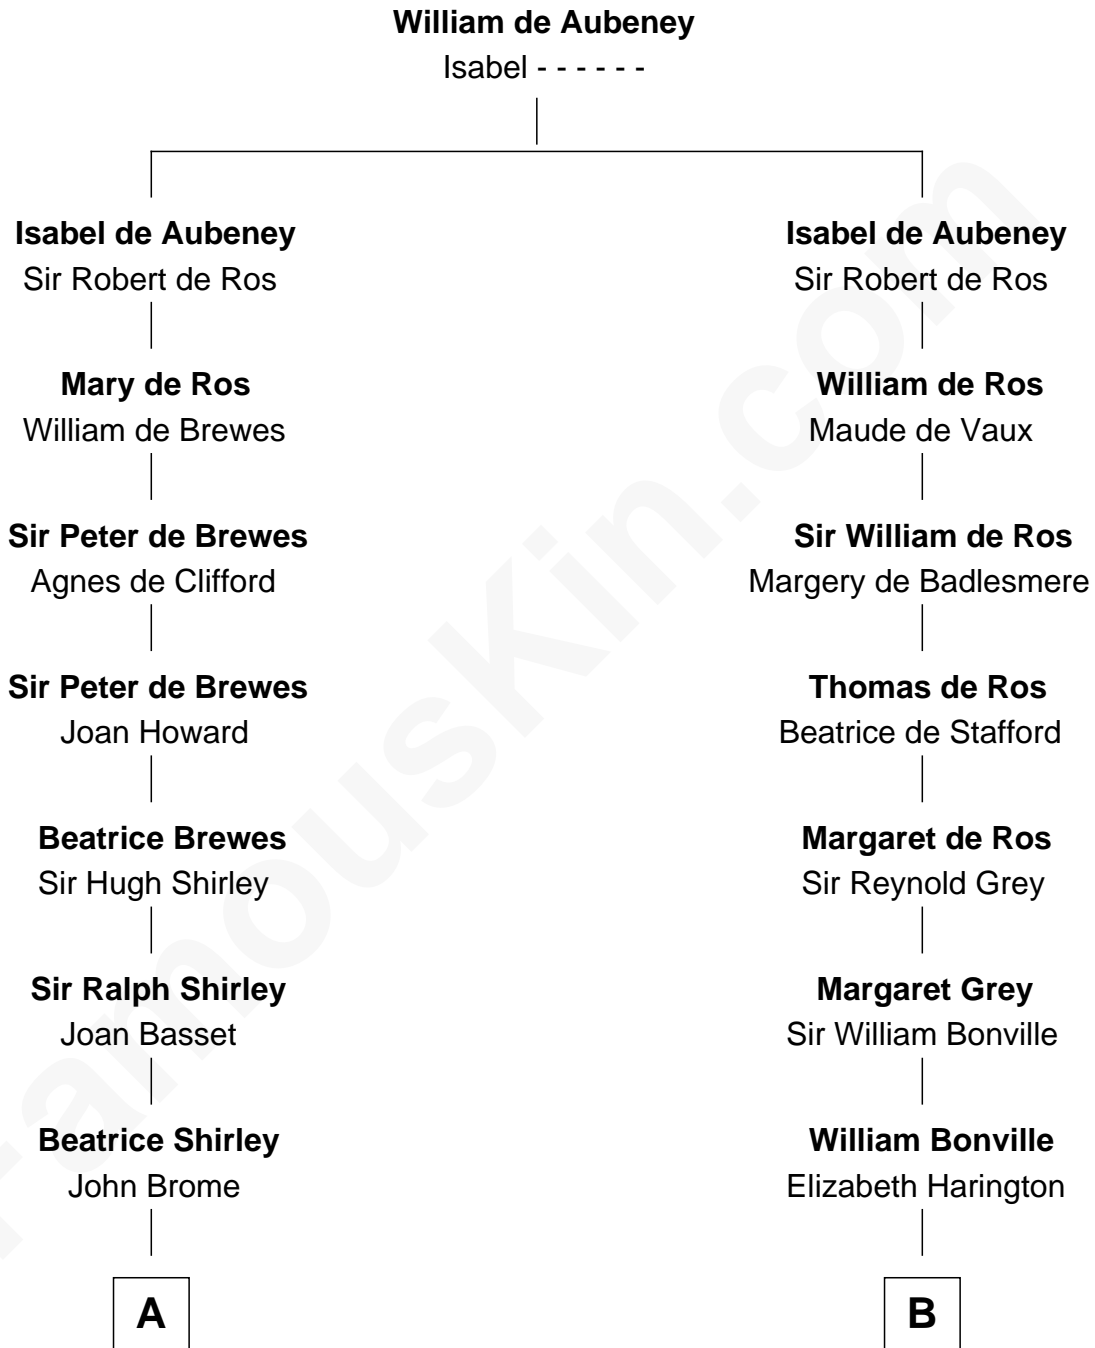

FamousKin.com Relationship Chart of

James Sherman

27th U.S. Vice-President

19th cousin 2 times removed of

Endicott Peabody

62nd Governor of Massachusetts

C

Richard Winslow Sherman
Frances Lucretia Williams

Mary Frances Sherman
Richard Updike Sherman

James Sherman
27th U.S. Vice-President

D

Mary Harrison Eliot
Edmund Dwight

Mary Eliot Dwight
Dr. Samuel Parkman

Henry Parkman
Mary Frances Parker

Mary Elizabeth Parkman
Rt. Rev. Malcolm Endicott Peabody

Endicott Peabody
62nd Governor of Massachusetts