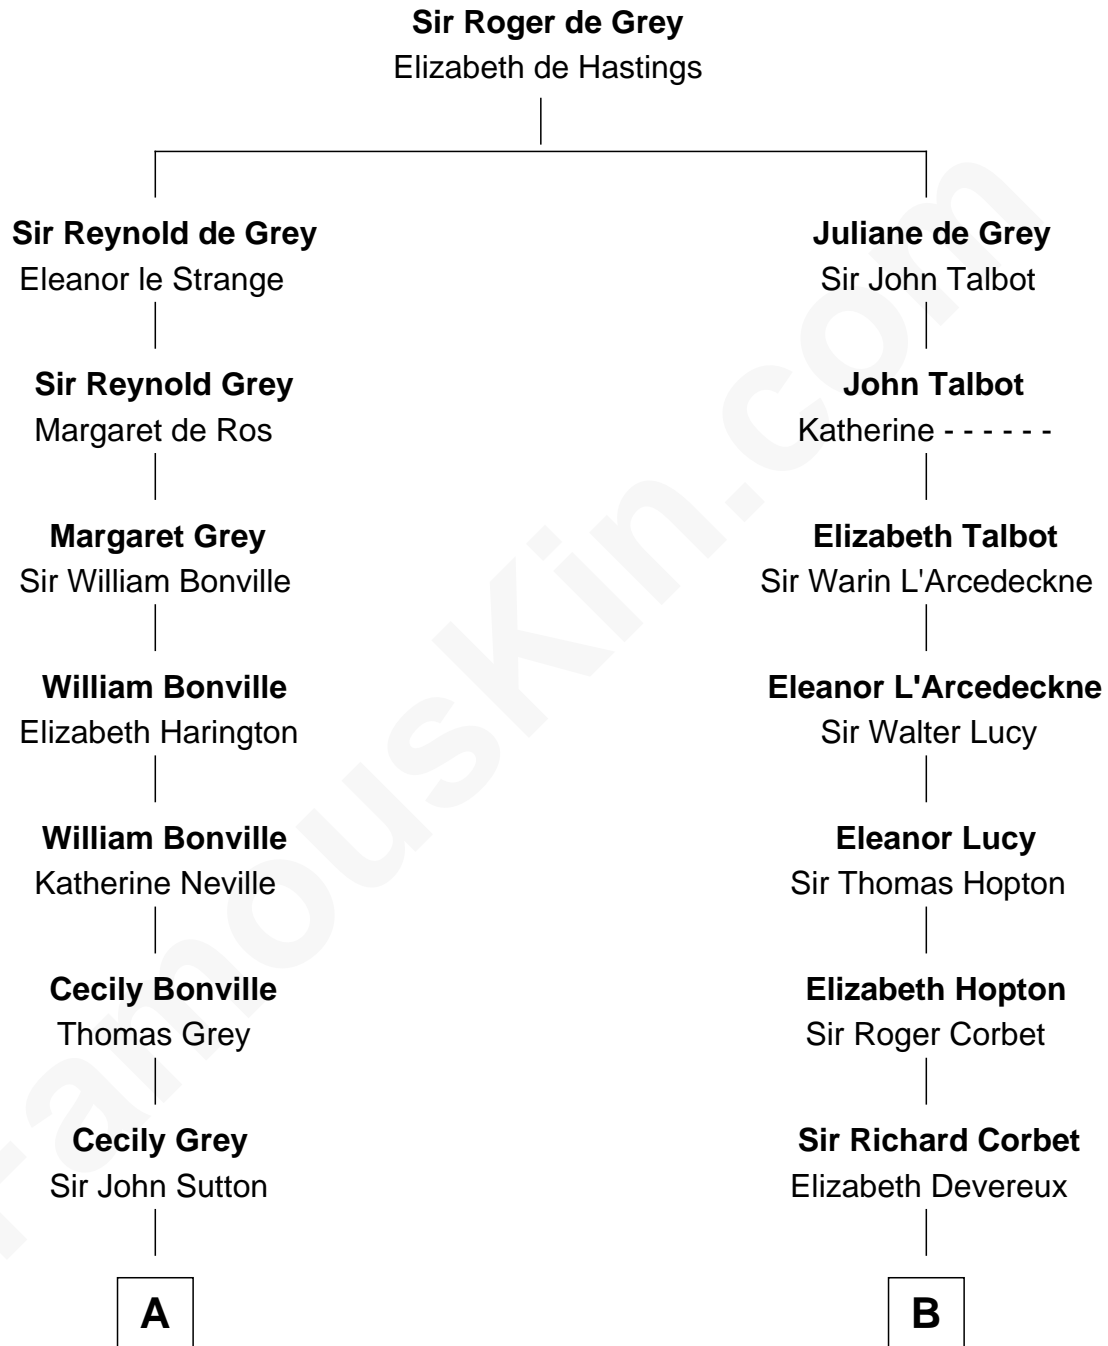

FamousKin.com Relationship Chart of

James Sherman

27th U.S. Vice-President

18th cousin 1 time removed of

James Russell Lowell

American "Fireside" Poet

C

Frances Lucretia Williams
Richard Winslow Sherman