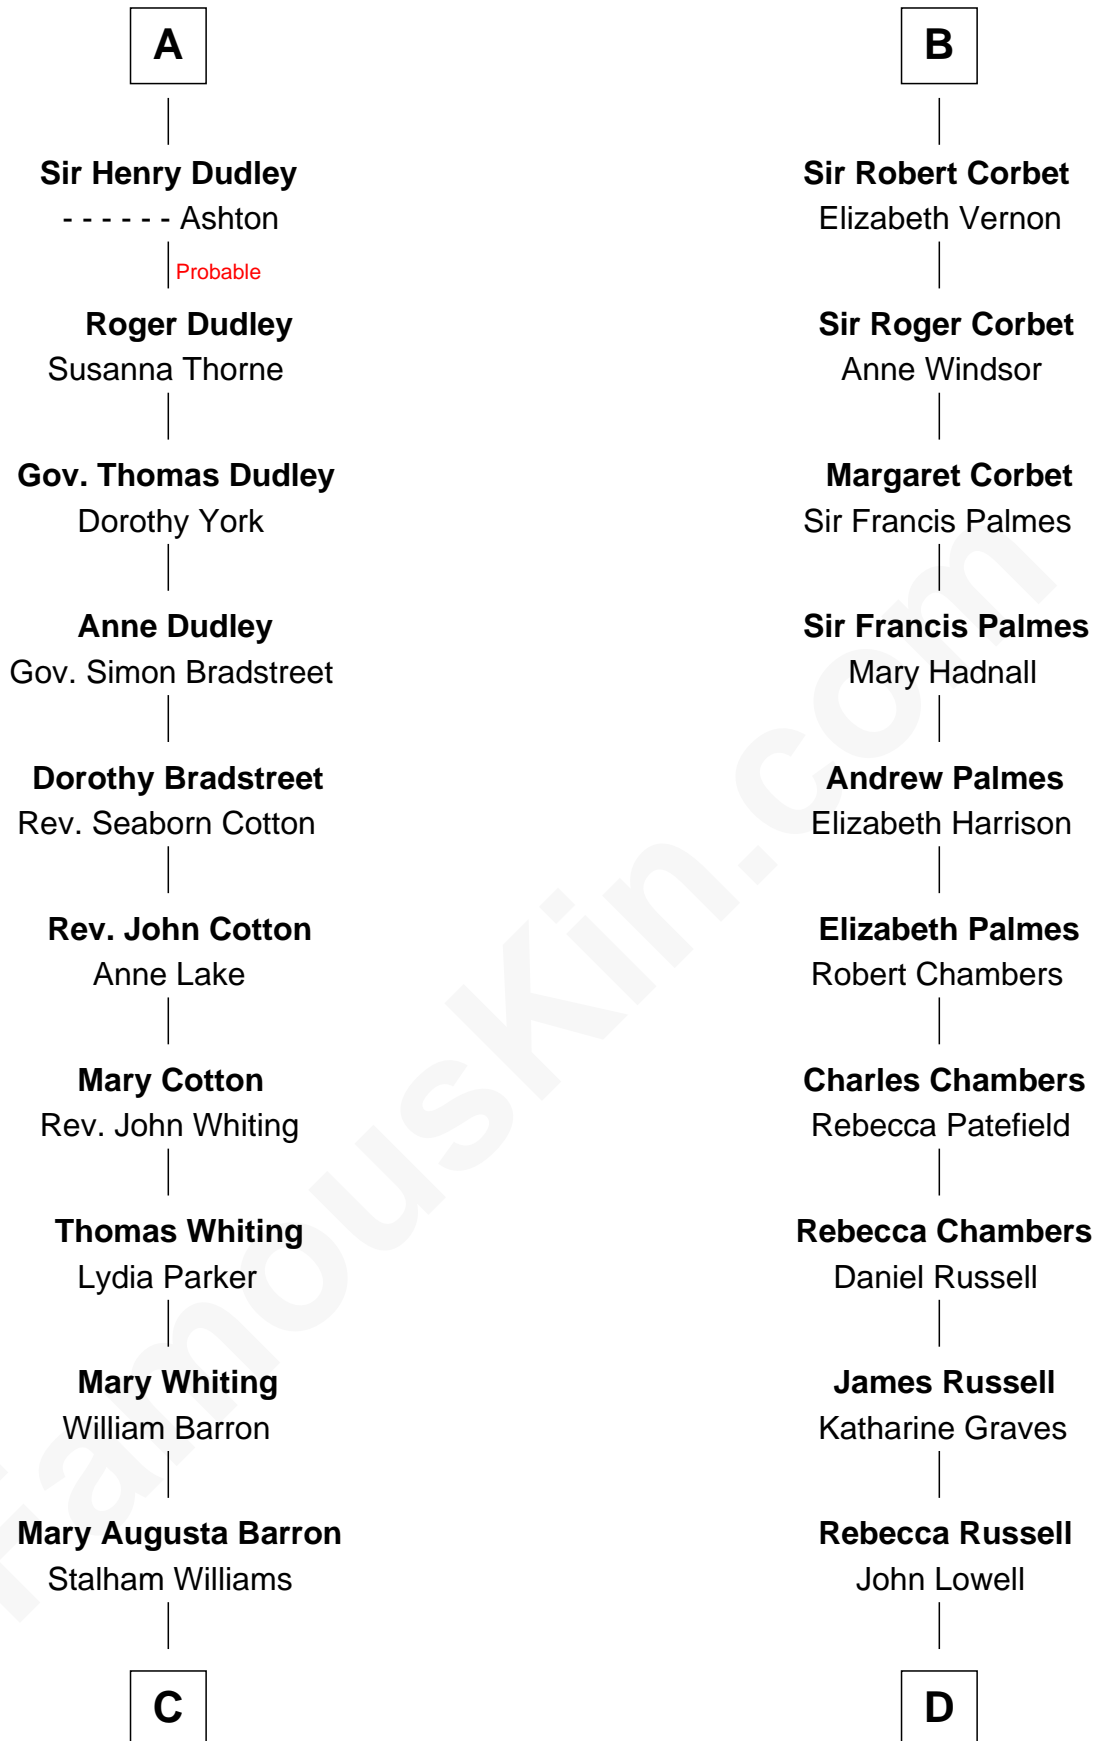

FamousKin.com Relationship Chart of

James Sherman

27th U.S. Vice-President

18th cousin 1 time removed of

James Russell Lowell

American "Fireside" Poet

C

Frances Lucretia Williams
Richard Winslow Sherman