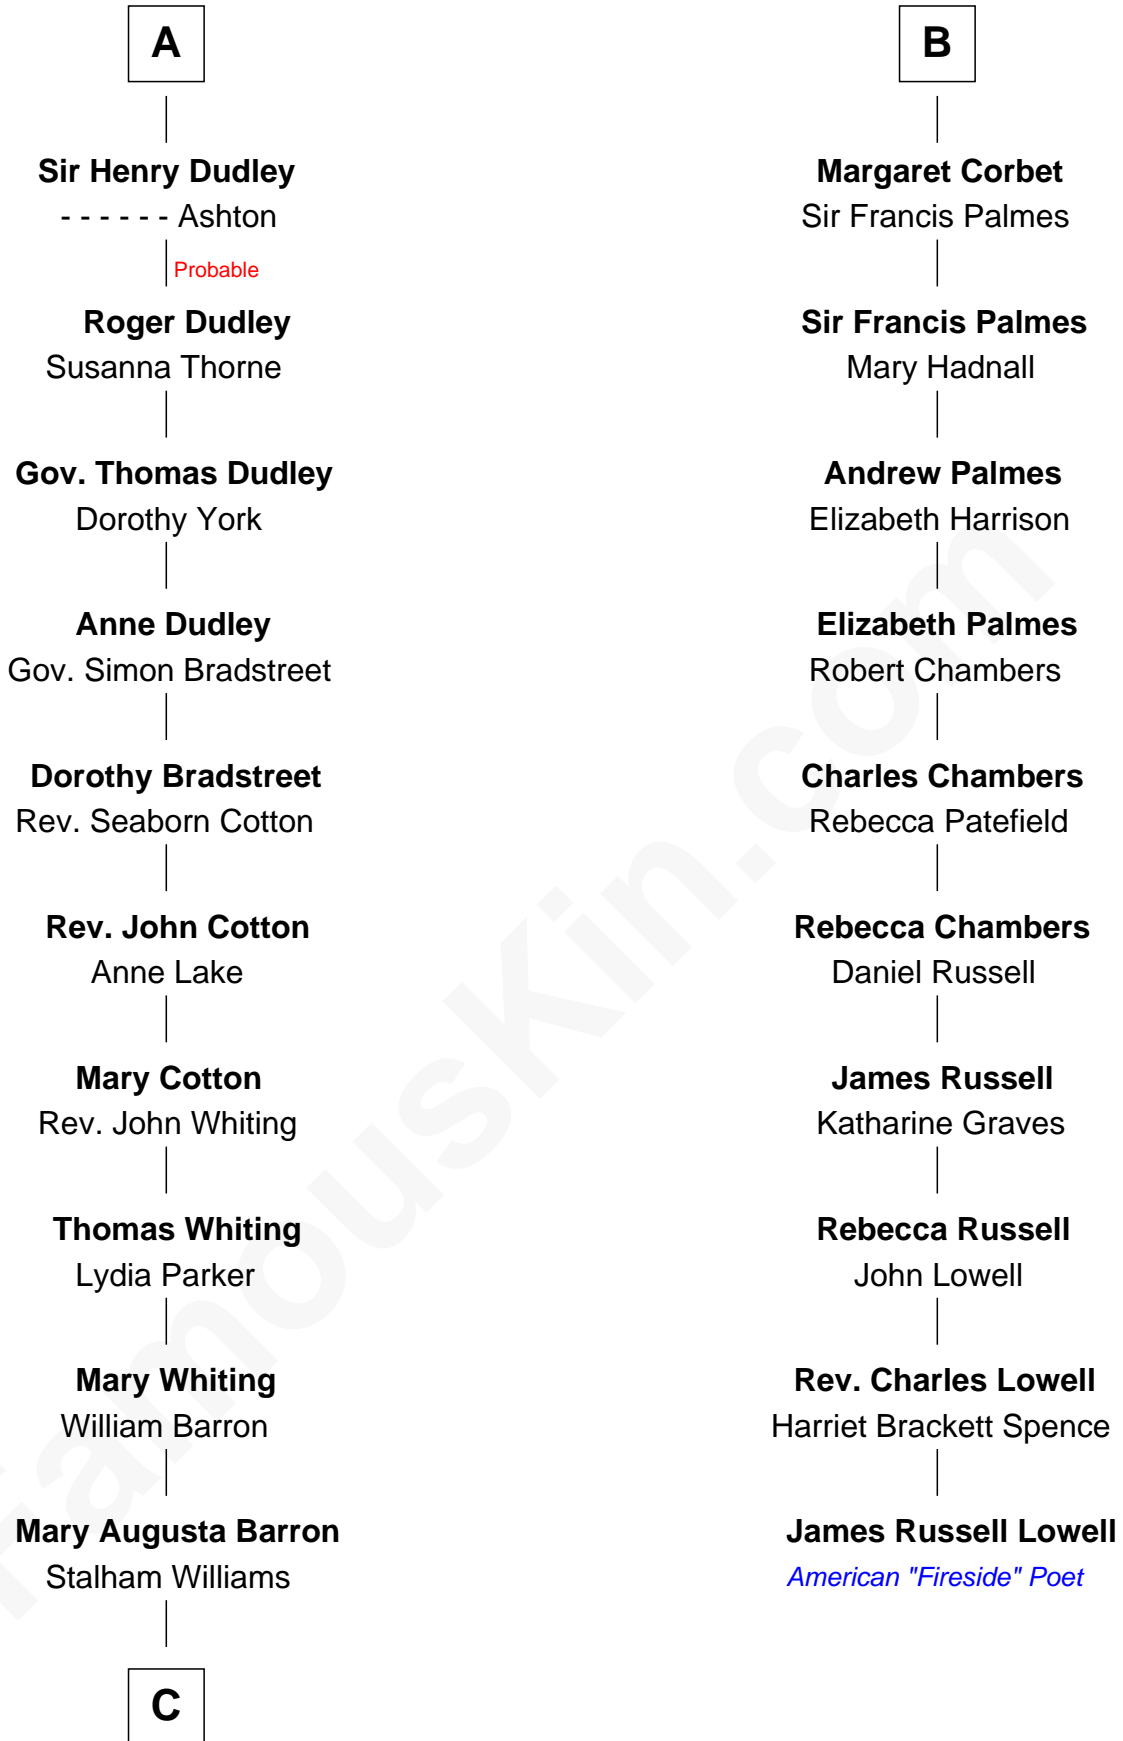

FamousKin.com Relationship Chart of

James Sherman

27th U.S. Vice-President

16th cousin 3 times removed of

James Russell Lowell

American "Fireside" Poet

Sir William de Ros
Margery de Badlesmere

Thomas de Ros
Beatrice de Stafford

Margaret de Ros
Sir Reynold Grey

Margaret Grey
Sir William Bonville

William Bonville
Elizabeth Harington

William Bonville
Katherine Neville

Cecily Bonville
Thomas Grey

Cecily Grey
Sir John Sutton

A

Maud de Roos
John de Welles

Anne de Welles
James Butler

James Butler
Joan Beauchamp

Elizabeth Butler
John Talbot

Ann Talbot
Sir Henry Vernon

Elizabeth Vernon
Sir Robert Corbet

Sir Roger Corbet
Anne Windsor

B

C

—
Frances Lucretia Williams

Richard Winslow Sherman

—
Mary Frances Sherman

Richard Updike Sherman

—
James Sherman

27th U.S. Vice-President

FamousKin.com