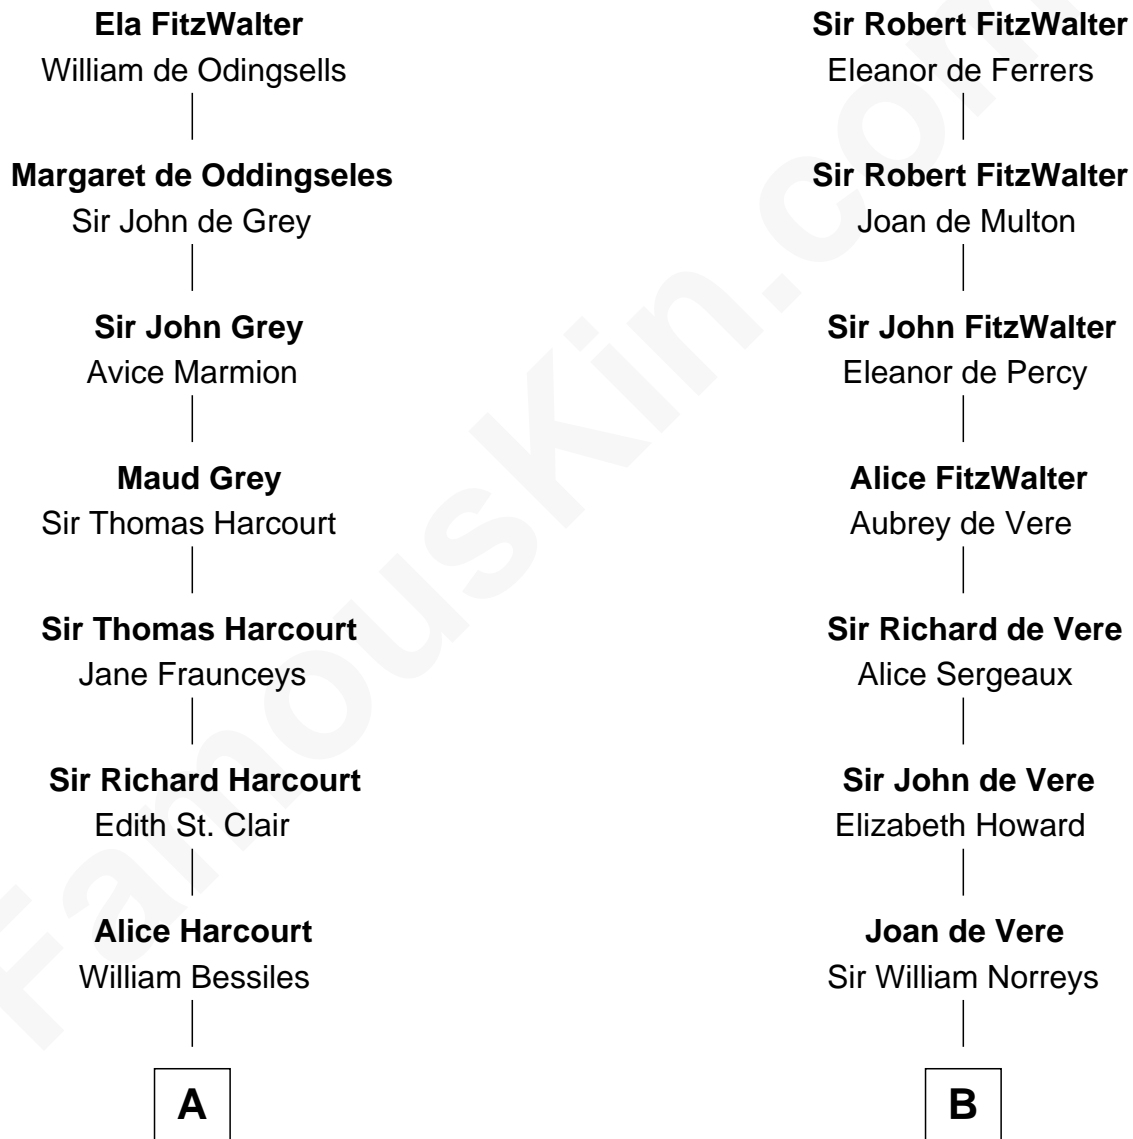

FamousKin.com Relationship Chart of

James Sherman

27th U.S. Vice-President

18th cousin 3 times removed of

James Russell Lowell

American "Fireside" Poet

Sir Walter FitzRobert

Ida Longespee

C

Mary Whiting
William Barron

Mary Augusta Barron
Stalham Williams

Frances Lucretia Williams
Richard Winslow Sherman

Mary Frances Sherman
Richard Updike Sherman

James Sherman
27th U.S. Vice-President

D

Rev. Charles Lowell
Harriet Brackett Spence