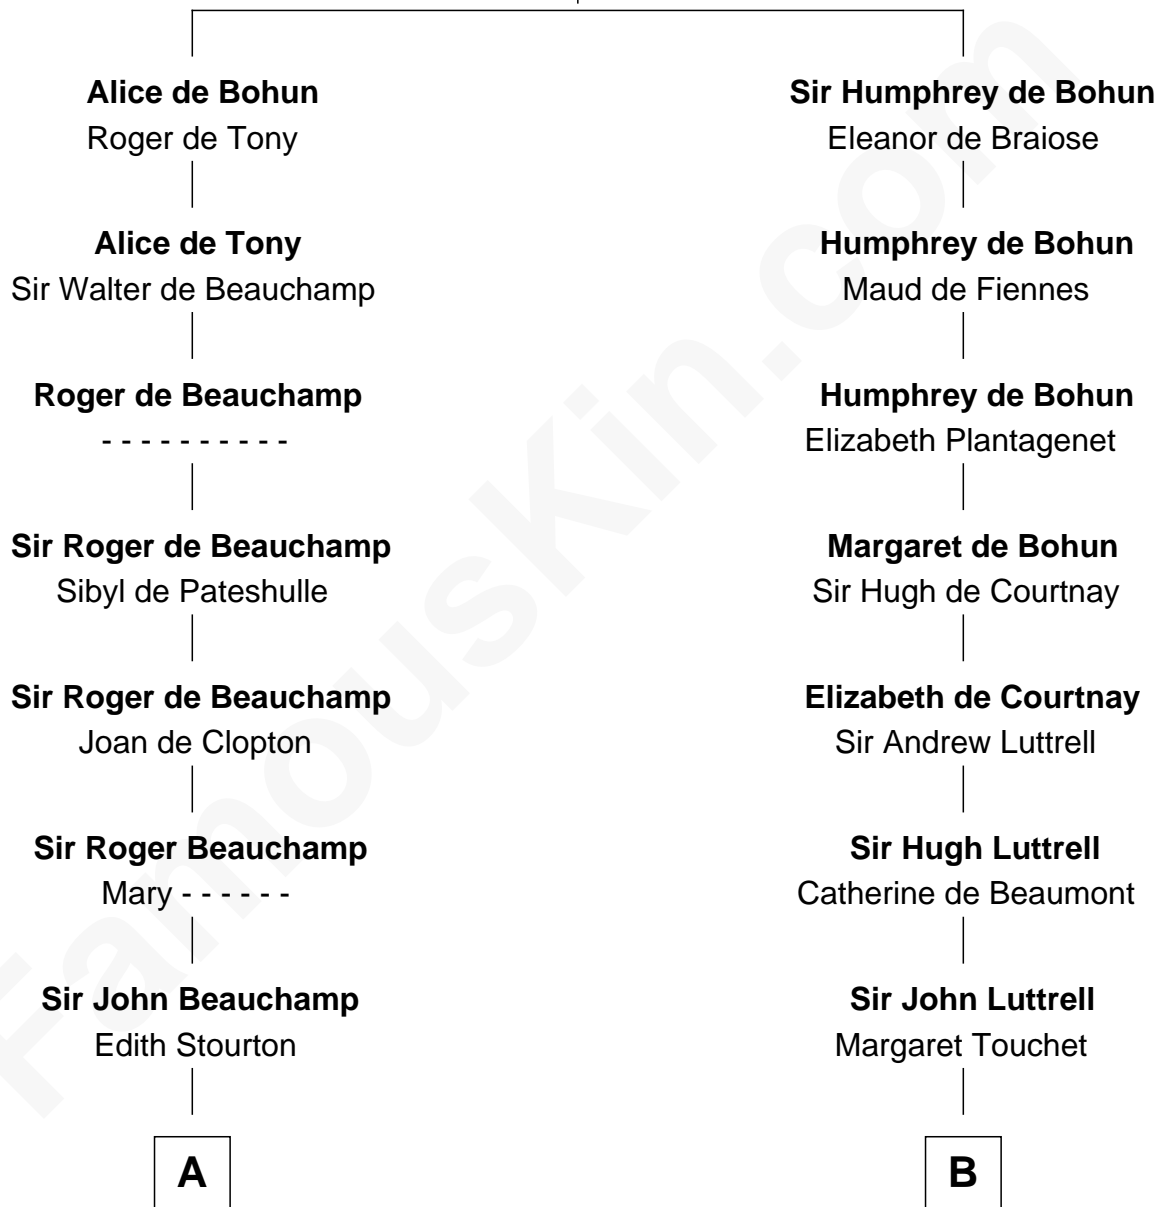

FamousKin.com Relationship Chart of

James Sherman

27th U.S. Vice-President

18th cousin 3 times removed of

Ichabod Goodwin

27th Governor of New Hampshire

Sir Humphrey de Bohun

Maud of Eu

C

Mary Whiting
William Barron

Mary Augusta Barron
Stalham Williams

Frances Lucretia Williams
Richard Winslow Sherman

Mary Frances Sherman
Richard Updike Sherman

James Sherman
27th U.S. Vice-President

D

Anna Thompson Gerrish
Samuel Goodwin

Ichabod Goodwin
27th Governor of New Hampshire

FamousKin.com