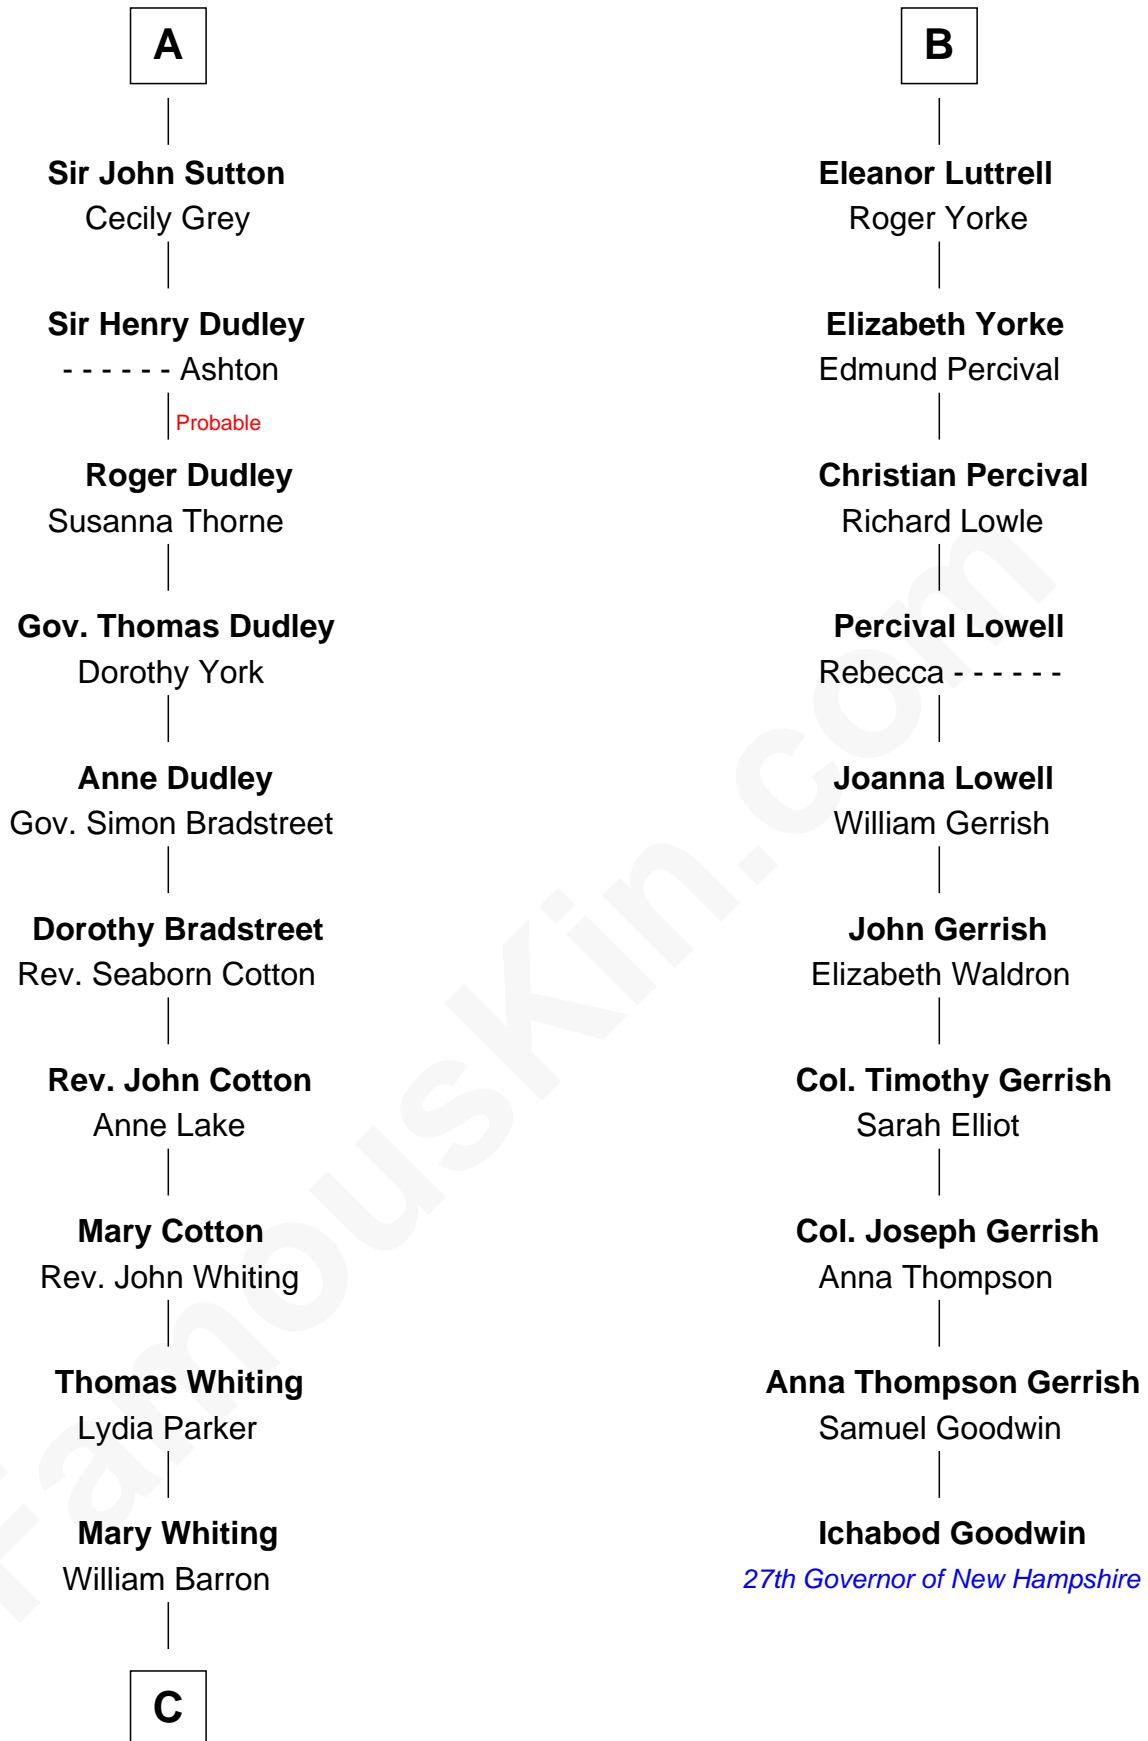

FamousKin.com Relationship Chart of

James Sherman

27th U.S. Vice-President

16th cousin 4 times removed of

Ichabod Goodwin

27th Governor of New Hampshire

C

—
Mary Augusta Barron

Stalham Williams

—
Frances Lucretia Williams

Richard Winslow Sherman

—
Mary Frances Sherman

Richard Updike Sherman

—
James Sherman

27th U.S. Vice-President

FamousKin.com