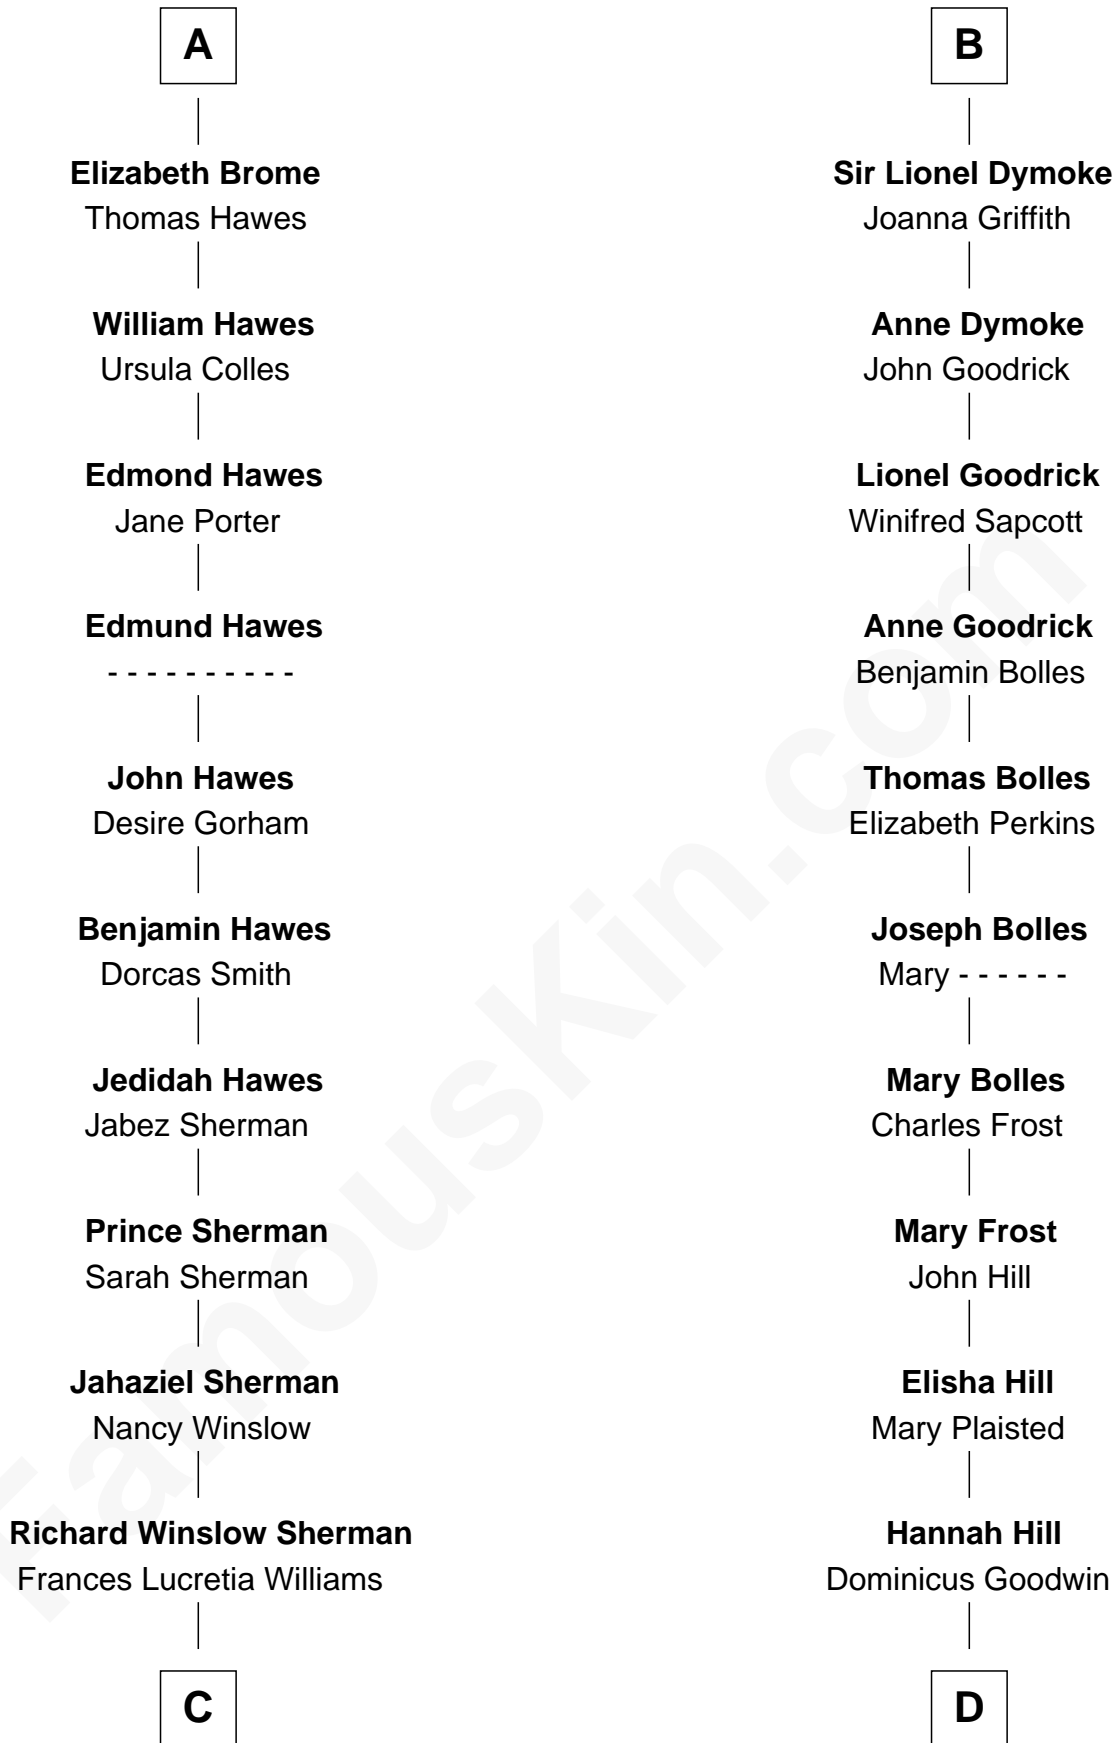

# FamousKin.com Relationship Chart of

**James Sherman**

*27th U.S. Vice-President*

18th cousin of

**Ichabod Goodwin**

*27th Governor of New Hampshire*

**Sir Robert de Ros**

Isabel de Aubeney

**C**

**Mary Frances Sherman**  
Richard Updike Sherman

**James Sherman**  
*27th U.S. Vice-President*

**D**

**Samuel Goodwin**  
Anna Thompson Gerrish

**Ichabod Goodwin**  
*27th Governor of New Hampshire*