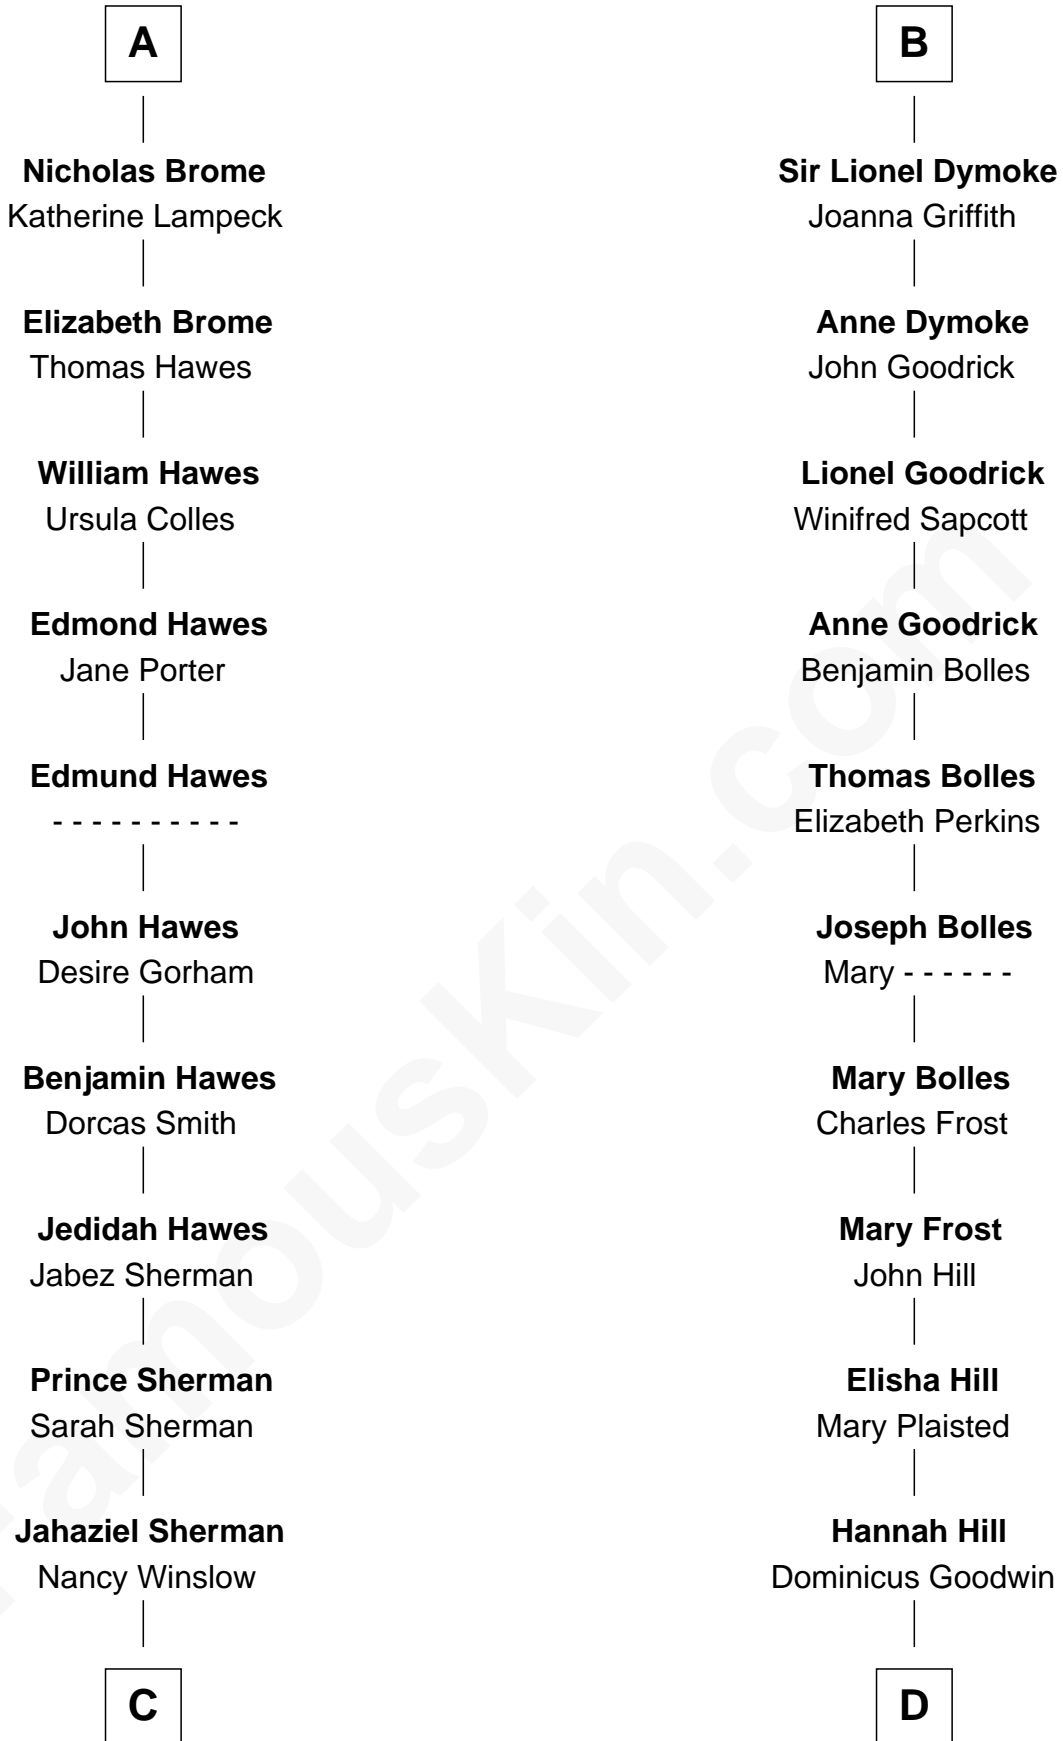

FamousKin.com Relationship Chart of

James Sherman

27th U.S. Vice-President

18th cousin 1 time removed of

Ichabod Goodwin

27th Governor of New Hampshire

Sir William de Ros

Lucy FitzPiers

Eustache Fitz Ralph

Ivetta de Ros

Sir Geoffrey le Scrope

Sir Stephen le Scrope

Isabel - - - - -

Joan le Scrope

William Pert

Isabel Pert

Robert Conyers

Joan Conyers

Sir Philip Dymoke

Sir Thomas Dymoke

Margaret de Welles

B

C

Richard Winslow Sherman

Frances Lucretia Williams

Mary Frances Sherman

Richard Updike Sherman

James Sherman

27th U.S. Vice-President

D

Samuel Goodwin

Anna Thompson Gerrish