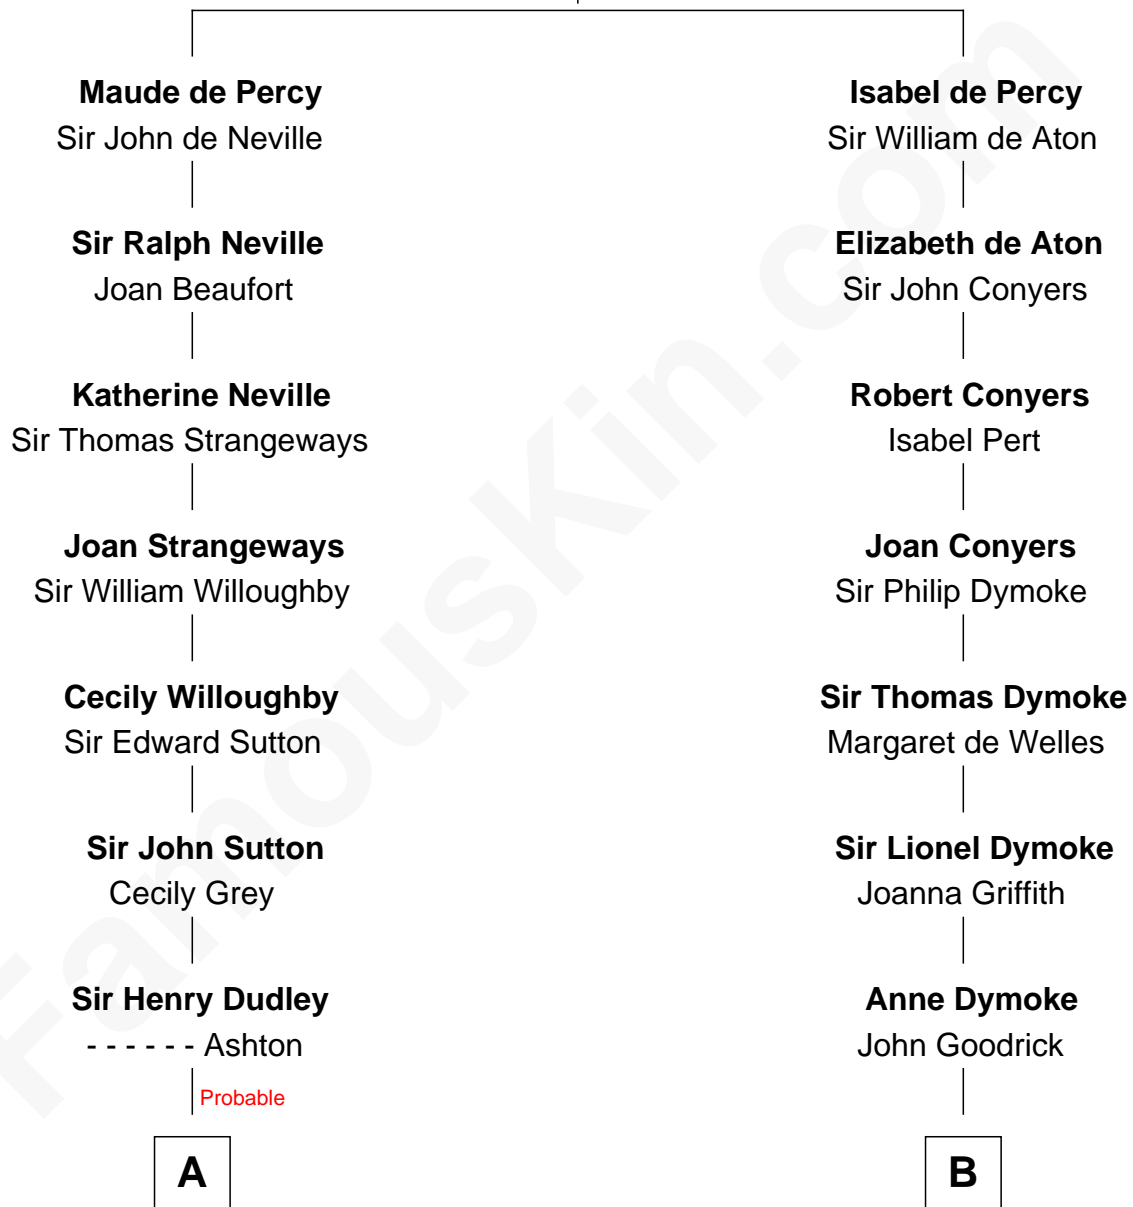

FamousKin.com Relationship Chart of

James Sherman

27th U.S. Vice-President

16th cousin 2 times removed of

Ichabod Goodwin

27th Governor of New Hampshire

Sir Henry de Percy

Idoine de Clifford

C

—
Mary Frances Sherman
Richard Updike Sherman

—
James Sherman
27th U.S. Vice-President

FamousKin.com