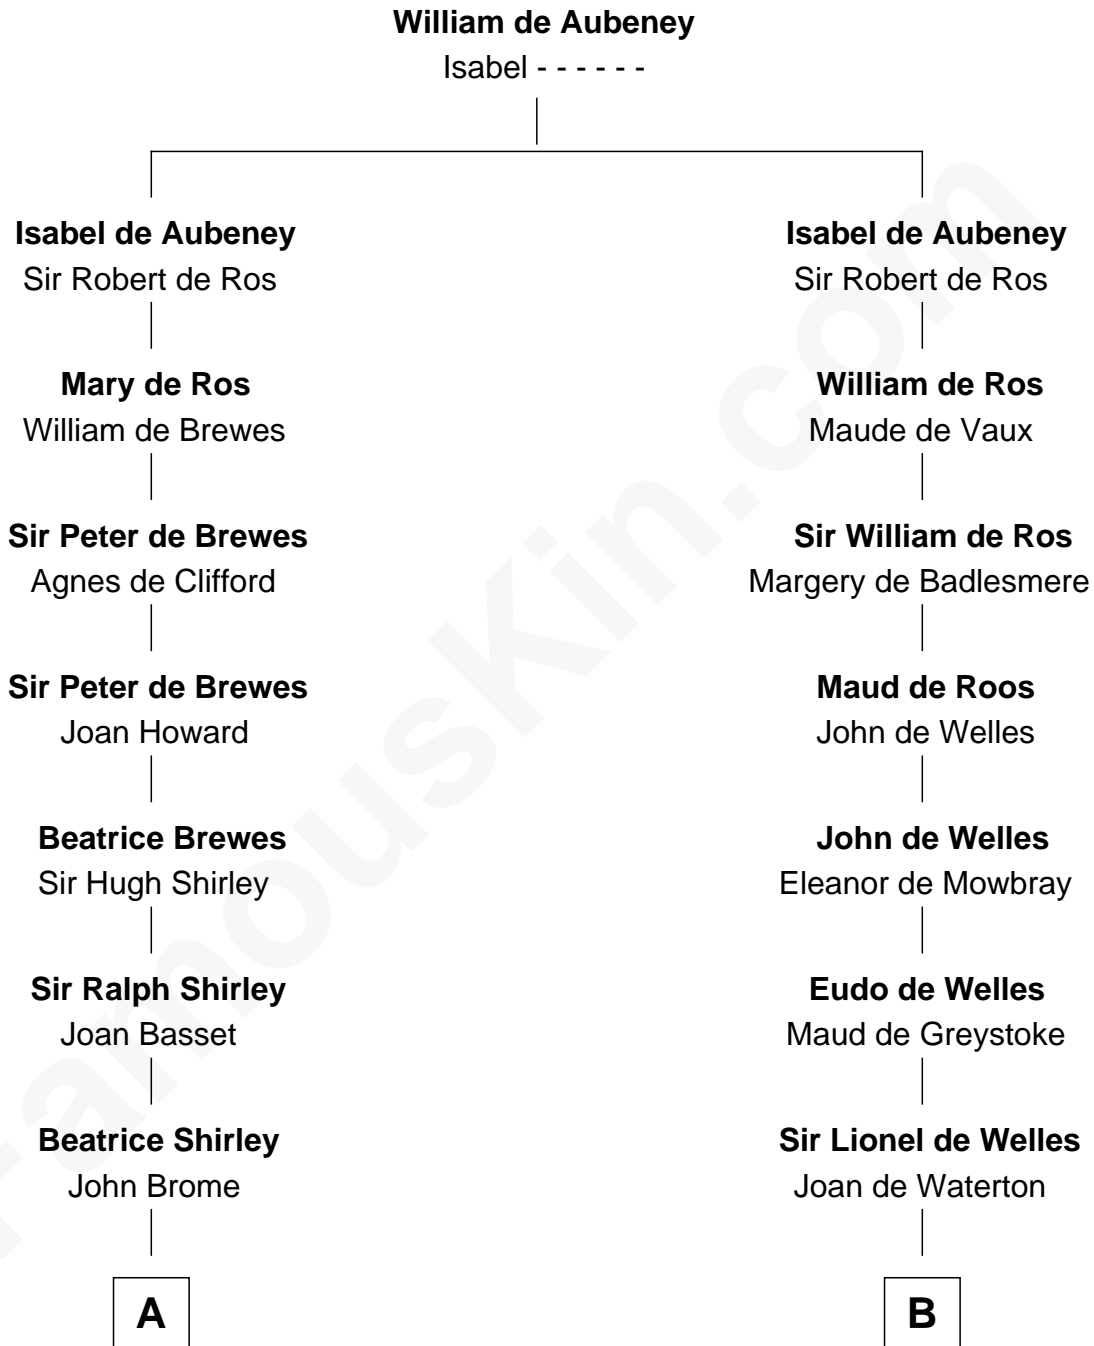

FamousKin.com Relationship Chart of

James Sherman

27th U.S. Vice-President

19th cousin of

Ichabod Goodwin

27th Governor of New Hampshire

C

Richard Winslow Sherman

Frances Lucretia Williams

Mary Frances Sherman

Richard Updike Sherman

James Sherman

27th U.S. Vice-President

D

Hannah Hill

Dominicus Goodwin

Samuel Goodwin

Anna Thompson Gerrish

Ichabod Goodwin

27th Governor of New Hampshire

FamousKin.com