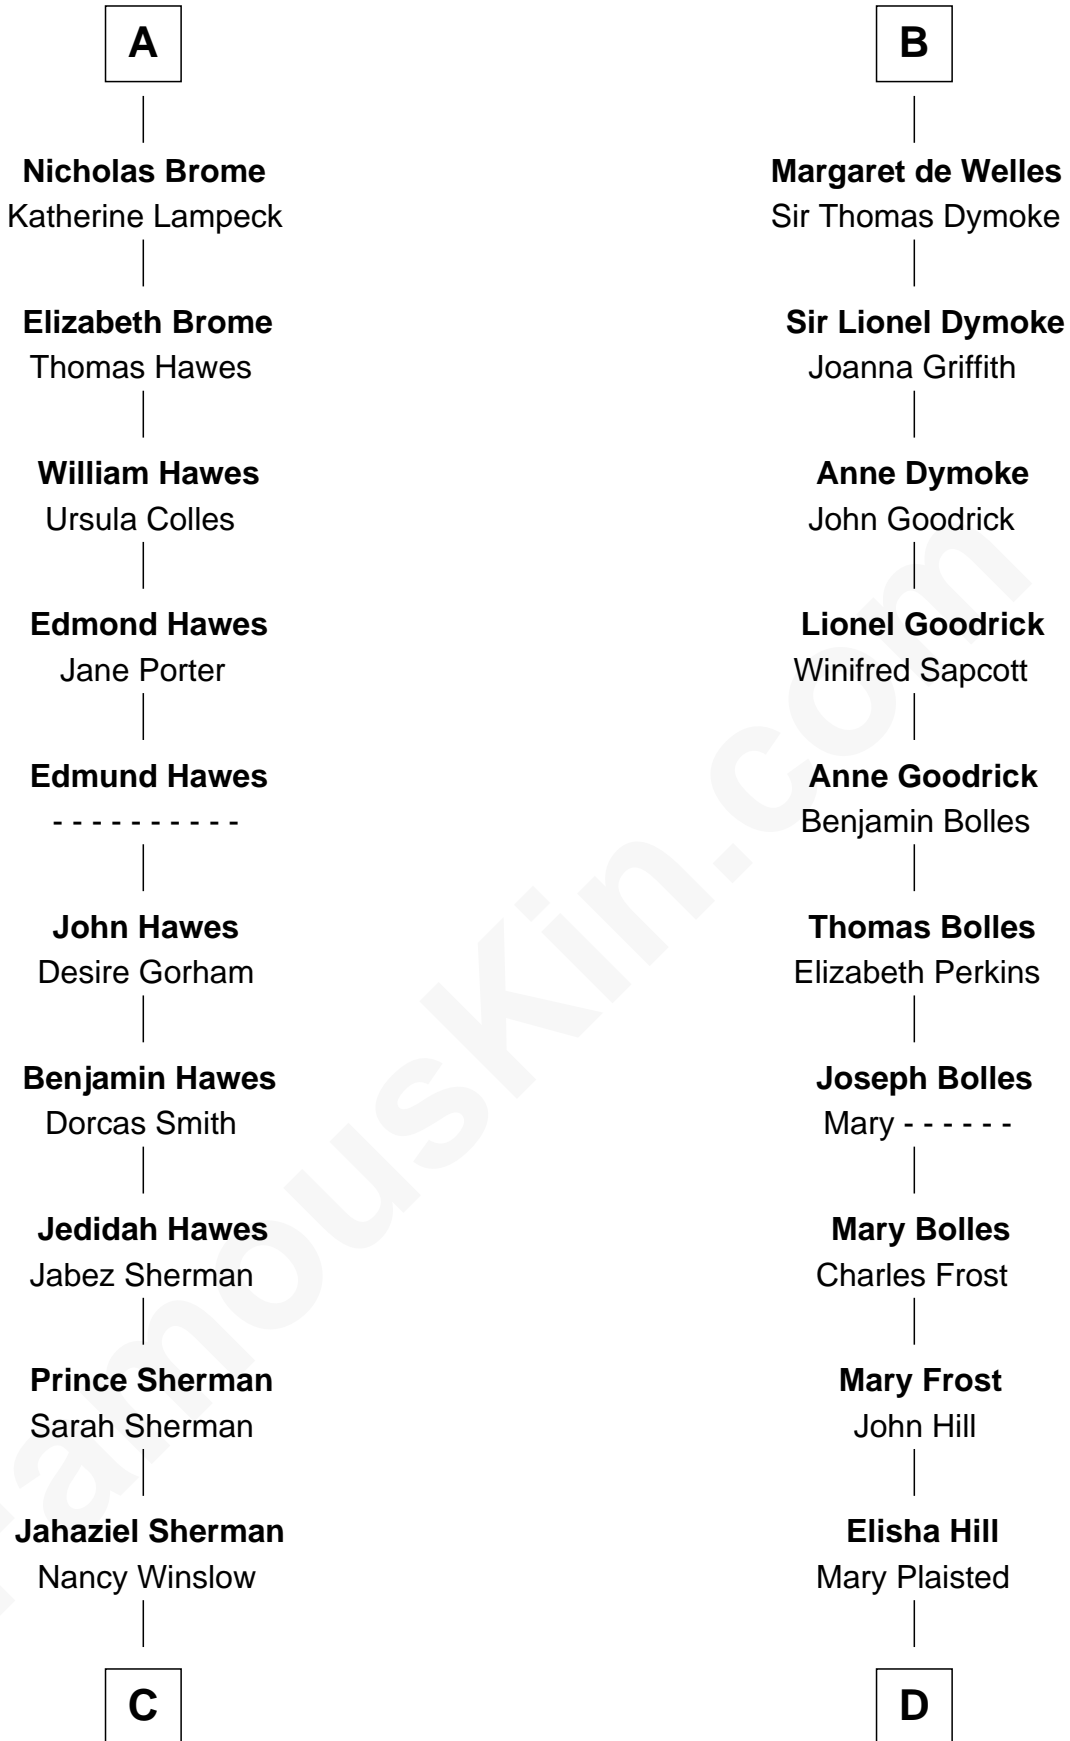

FamousKin.com Relationship Chart of

James Sherman

27th U.S. Vice-President

19th cousin of

Ichabod Goodwin

27th Governor of New Hampshire

C

Richard Winslow Sherman

Frances Lucretia Williams

Mary Frances Sherman

Richard Updike Sherman

James Sherman

27th U.S. Vice-President

D

Hannah Hill

Dominicus Goodwin

Samuel Goodwin

Anna Thompson Gerrish

Ichabod Goodwin

27th Governor of New Hampshire

FamousKin.com