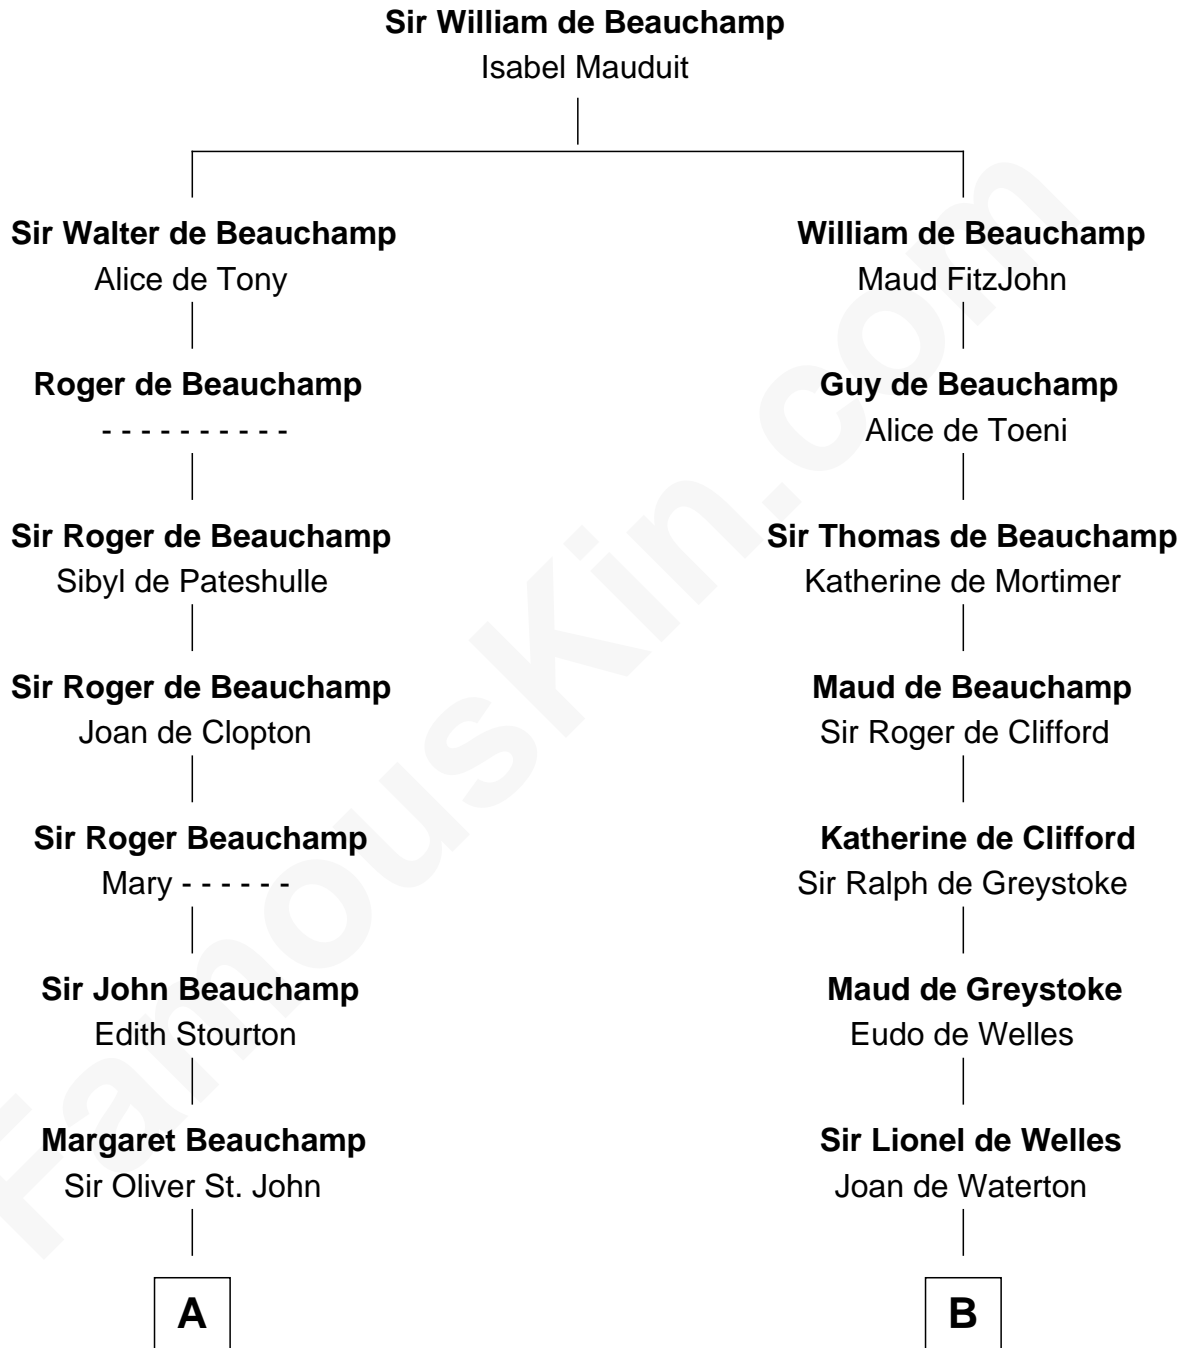

FamousKin.com Relationship Chart of

James Sherman

27th U.S. Vice-President

19th cousin 1 time removed of

Ichabod Goodwin

27th Governor of New Hampshire

C

Mary Augusta Barron
Stalham Williams

Frances Lucretia Williams
Richard Winslow Sherman

Mary Frances Sherman
Richard Updike Sherman

James Sherman
27th U.S. Vice-President

D

Hannah Hill
Dominicus Goodwin

Samuel Goodwin
Anna Thompson Gerrish

Ichabod Goodwin
27th Governor of New Hampshire