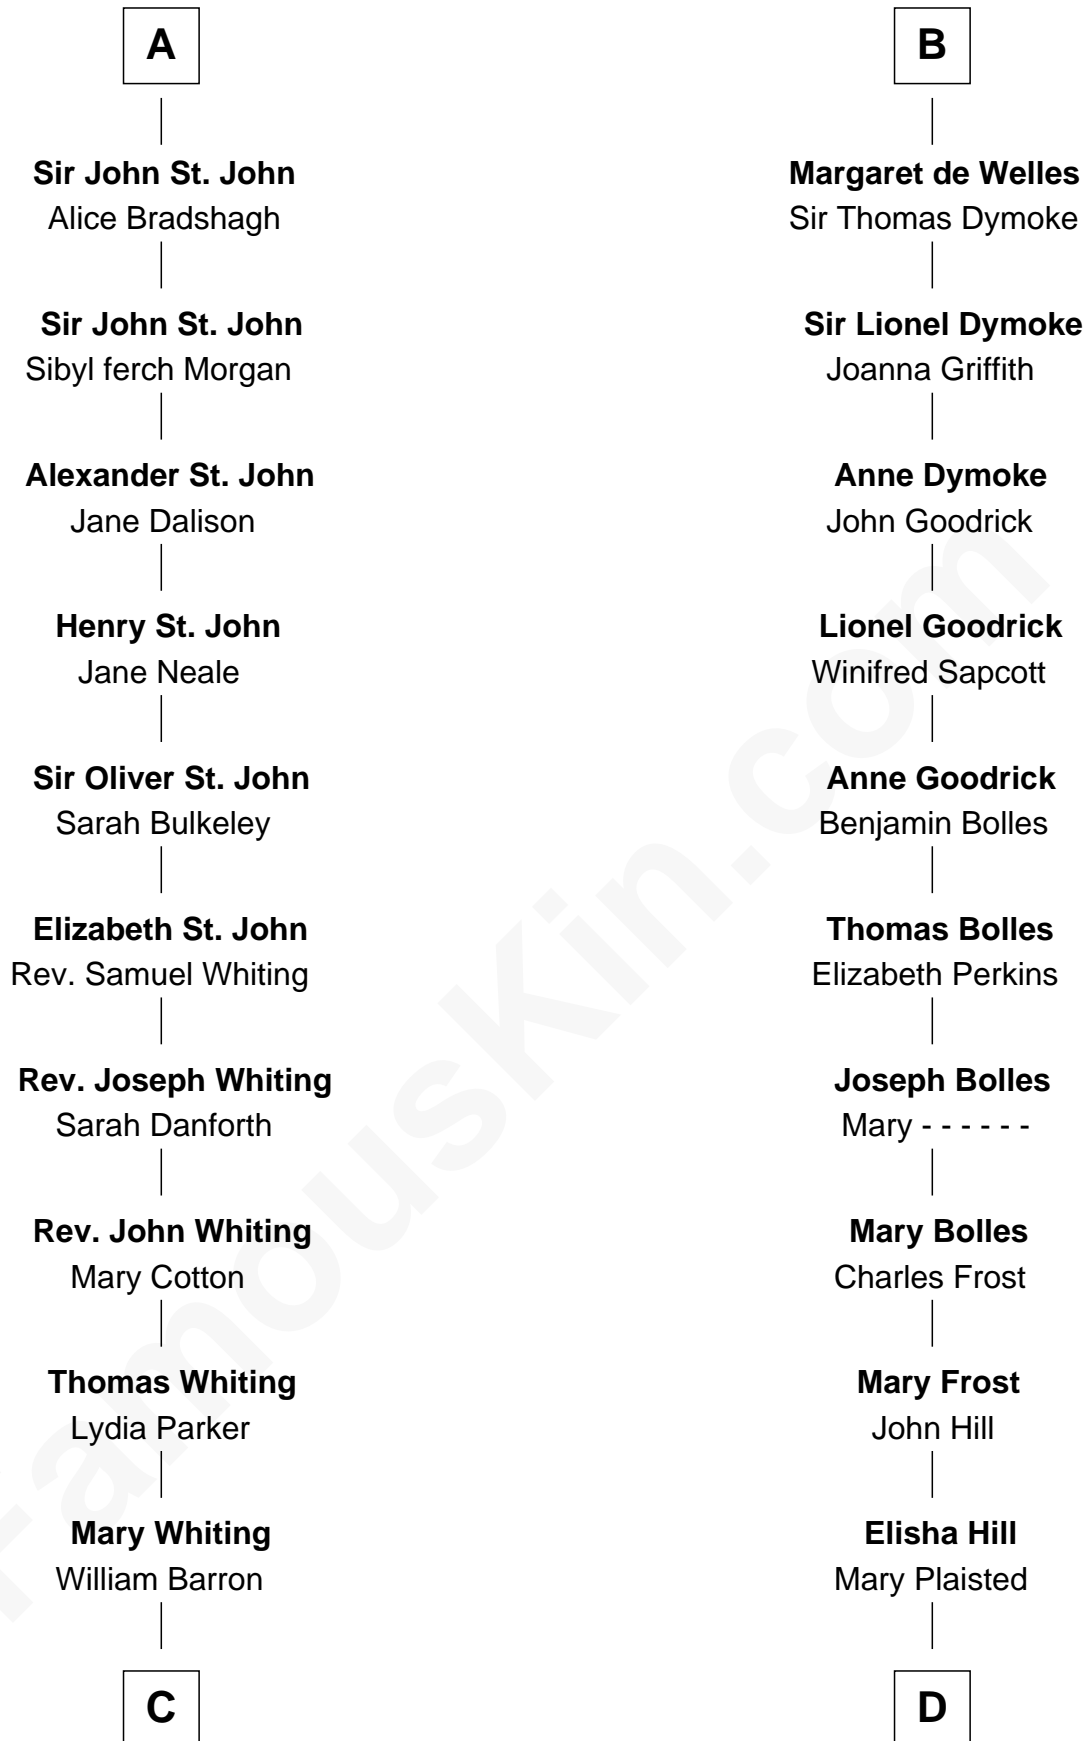

FamousKin.com Relationship Chart of

James Sherman

27th U.S. Vice-President

19th cousin 1 time removed of

Ichabod Goodwin

27th Governor of New Hampshire

C

Mary Augusta Barron
Stalham Williams

Frances Lucretia Williams
Richard Winslow Sherman

Mary Frances Sherman
Richard Updike Sherman

James Sherman
27th U.S. Vice-President

D

Hannah Hill
Dominicus Goodwin

Samuel Goodwin
Anna Thompson Gerrish

Ichabod Goodwin
27th Governor of New Hampshire